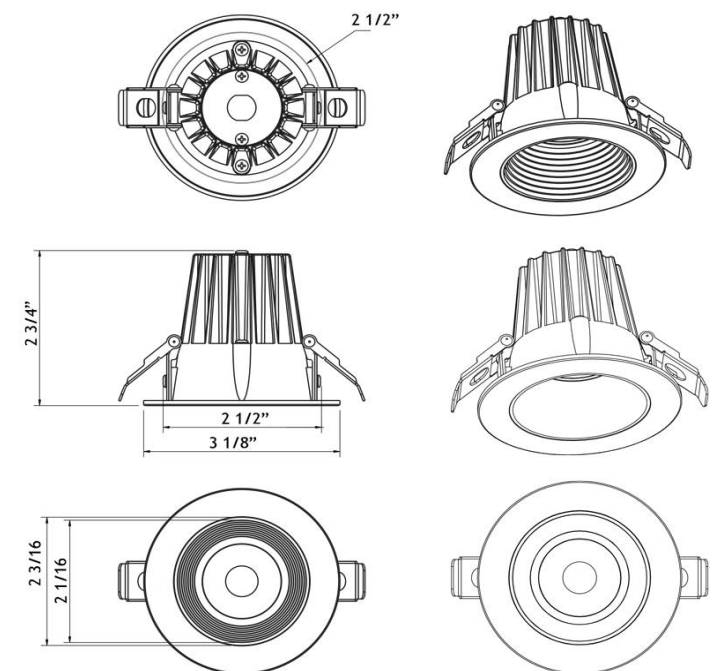

INSTALLATION INSTRUCTIONS

ORDERING GUIDE

	Trim	Reflector
JXL-COB02-R09W-5CCT-WH-2RR-SM-WH	White	Smooth White
JXL-COB02-R09W-5CCT-WH-2RR-BF-WH	White	Baffle White
JXL-COB02-R09W-5CCT-WH-2RR-SM-BK	White	Smooth Black
JXL-COB02-R09W-5CCT-WH-2RR-BF-BK	White	Baffle Black
JXL-COB02-R09W-5CCT-WH-2RR-SM-AZ	White	Alzak
JXL-COB02-R09W-5CCT-WH-2RR-SM-BC	White	Black Chrome
JXL-COB02-R09W-5CCT-BK-2RR-SM-WH	Black	Smooth White
JXL-COB02-R09W-5CCT-BK-2RR-BF-WH	Black	Baffle White
JXL-COB02-R09W-5CCT-BK-2RR-SM-BK	Black	Smooth Black
JXL-COB02-R09W-5CCT-BK-2RR-BF-BK	Black	Baffle Black
JXL-COB02-R09W-5CCT-BK-2RR-SM-AZ	Black	Alzak
JXL-COB02-R09W-5CCT-BK-2RR-SM-BC	Black	Black Chrome