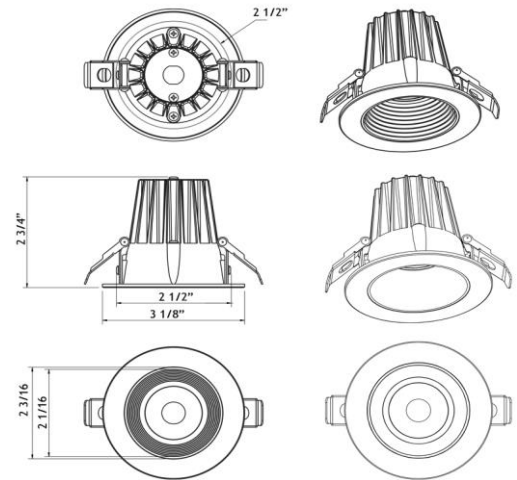

ORDERING GUIDE

	Trim	Reflector
JXL-COB02-R09W-5CCT-WH-2RR-SM-WH	White	Smooth White
JXL-COB02-R09W-5CCT-WH-2RR-BF-WH	White	Baffle White
JXL-COB02-R09W-5CCT-WH-2RR-SM-BK	White	Smooth Black
JXL-COB02-R09W-5CCT-WH-2RR-BF-BK	White	Baffle Black
JXL-COB02-R09W-5CCT-BK-2RR-SM-WH	Black	Smooth White
JXL-COB02-R09W-5CCT-BK-2RR-BF-WH	Black	Baffle White
JXL-COB02-R09W-5CCT-BK-2RR-SM-BK	Black	Smooth Black
JXL-COB02-R09W-5CCT-BK-2RR-BF-BK	Black	Baffle Black