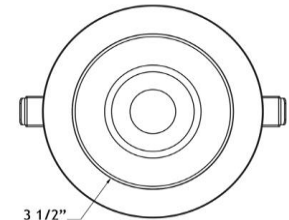

**DIMENSIONS**

Fixture: OD 4 3/4" ID 3 1/2" Depth 3"

Cut Out 4 1/4"

Driver Dimensions

3 1/2" x 3 1/2" x 1 1/4"

**ACCESSORIES**

Sold Separately

[26" Long Flat Rough-In Plate model # RIP4](#)[13" Long Flat Rough-In Plate model # MP4-2](#)[13" Long Flanged Rough-In Plate model # MP4](#)[4 1/8" Hole Flanged with Hanger Bars model # FRP4](#)[Jumper Cable 10 ft model # JC-5CCT-10](#)