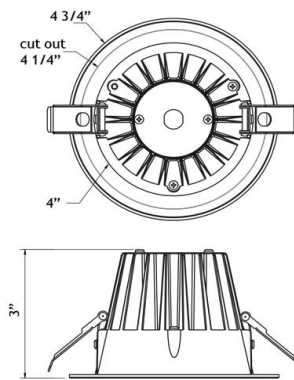

**DIMENSIONS**

Fixture: OD 4 3/4" ID 3 1/2" Depth 3"

Cut Out 4 1/4"

Driver Dimensions

3 1/2" x 3 1/2" x 1 1/4"

**ACCESSORIES**

Sold Separately

[26" Long Flat Rough-In Plate model # RIP4](#)[13" Long Flat Rough-In Plate model # MP4-2](#)[13" Long Flanged Rough-In Plate model # MP4](#)[4 1/8" Hole Flanged with Hanger Bars model # FRP4](#)[Jumper Cable 10 ft model # JC-5CCT-10](#)