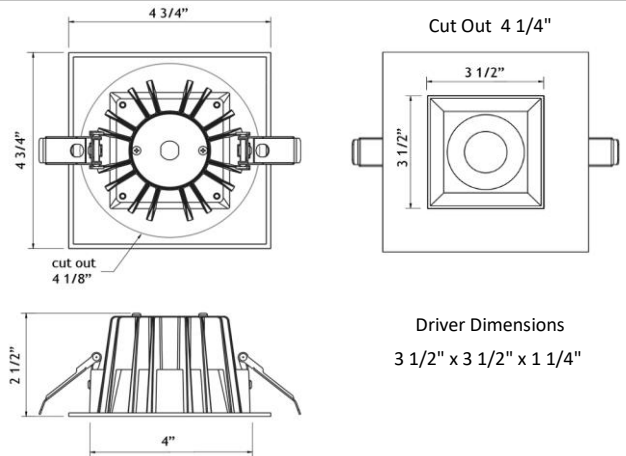

Project: _____

Location: _____

Model: _____ Qty: _____

Notes: _____

SPECIFICATION	
Applications	Residential Recessed
Power	15 W
Color Temperature (K)	2700 3000 3500 4000 5000
Light Output WH Reflector (lm)	1160 1270 1350 1390 1350
Light Output BK Reflector (lm)	1130 1210 1280 1350 1280
Beam Angle	36°
CRI	90 +
Driver Input	120V AC 50/60 Hz
J-Box Volume	7.4 in ³
Dimming	TRIAC Dimmers 20% - 100%
Approved Location	Insulated Ceiling & Damp Locations
Air Tight	Yes
Ambient Temperature	-4°F (-20°C) to +104°F (+40°C)
Projected Life	70% Light Output at 30,000 Hours
Certification	c ETL us
Warranty	3 Year

DIMENSIONS Fixture: Out SQ 4 3/4" In SQ 3 1/2" Depth 2 1/2"

Driver Dimensions
3 1/2" x 3 1/2" x 1 1/4"

ORDERING GUIDE

	Trim	Reflector
JXL-COB04-S15W-5CCT-WH-4SR-SM-WH	White	Smooth White
JXL-COB04-S15W-5CCT-WH-4SR-BF-WH	White	Baffle White
JXL-COB04-S15W-5CCT-WH-4SR-SM-BK	White	Smooth Black
JXL-COB04-S15W-5CCT-WH-4SR-BF-BK	White	Baffle Black
JXL-COB04-S15W-5CCT-BK-4SR-SM-WH	Black	Smooth White
JXL-COB04-S15W-5CCT-BK-4SR-BF-WH	Black	Baffle White
JXL-COB04-S15W-5CCT-BK-4SR-SM-BK	Black	Smooth Black
JXL-COB04-S15W-5CCT-BK-4SR-BF-BK	Black	Baffle Black

ACCESSORIES

Sold Separately

- [26" Long Flat Rough-In Plate model # RIP4](#)
- [13" Long Flat Rough-In Plate model # MP4-2](#)
- [13" Long Flanged Rough-In Plate model # MP4](#)
- [4 1/8" Hole Flanged with Hanger Bars model # FRP4](#)
- [Jumper Cable 10 ft model # JC-5CCT-10](#)