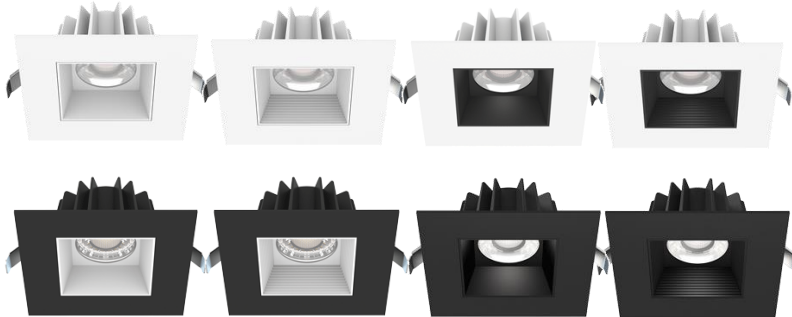

TRIM & REFLECTOR OPTIONS

4SR-SM-WH	4SR-BF-WH	4SR-SM-BK	4SR-BF-BK
Smooth White	Baffle White	Smooth Black	Baffle Black