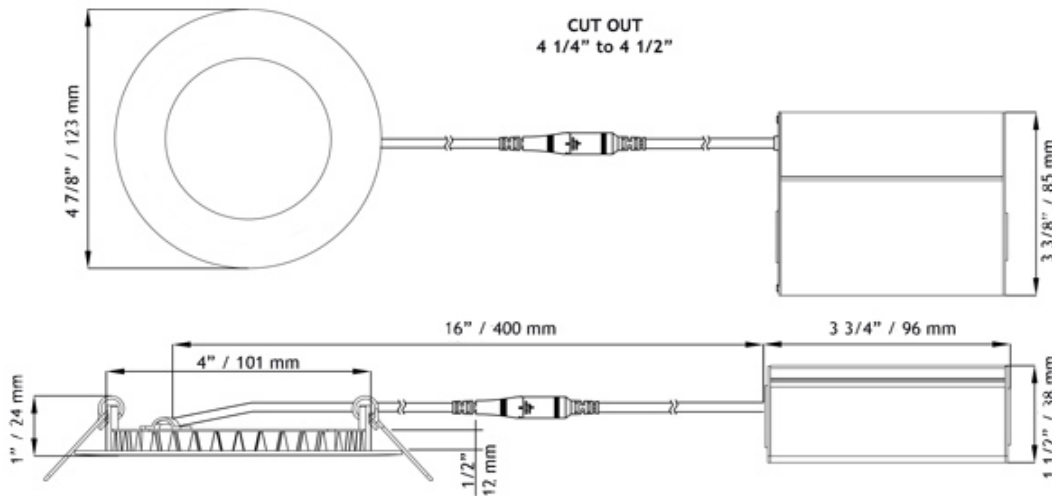

Economy Line 4" Super Thin Recessed LED Soft White 11W
Type IC & Air-Tight

Project: _____

Location: _____

Qty: _____

Notes: _____

DESCRIPTION

 Recessed 4" Round LED With Integral Driver In Connection Box.
 Fits Where No Other Recessed Fixture Can.

FEATURES & BENEFITS

- 1/2" Thin - Install Directly Under Joists, Maximum Layout Flexibility
- Type IC Rated - No Housing Required
- Fast & Easy To Install - Save On Labour
- Driver Inside Connection Box - No Junction Box Needed

MOUNTING

- Cut Hole In Ceiling And Snap Fixture In Opening With Attached Spring Clips.
- 2" Above Ceiling Clearance Required For Driver.
- Cut Out - 4 1/4" to 4 1/2".

SPECIFICATION	
Applications	Recessed Ceiling Mount
Energy Used	11 W
Colour Temperature	3000 K
Light Output	700 lm
Halogen Equivalent	65 W
Beam Angle	110°
CRI	82
Driver Input	120V AC 60 Hz
Power Factor	0.98
Dimming	TRIAC Dimmers 5% - 100%
Approved Location	Insulated Ceiling & Damp Locations
Air Tight	Yes
Ambient Temperature	-40° F (-40° C) to +104° F (+40° C)
Projected Life	70% Light Output at 36,000 Hours
Certification	cULus, Energy Star
Warranty	5 Year

Connection Box: Saves Contractors Labour On Installation.

Quick connectors included.

PHOTOMETRIC DATA

MODEL:	LB4R 30K	LAMP FLUX:	702.8 LM
VOLTAGE:	120 V	LUMENS / POWER:	68.46 LM/W
POWER:	10.27 W	CENTRAL INTENSITY:	270 CD
PF:	0.978	BEAM ANGLE:	108 DEGREES