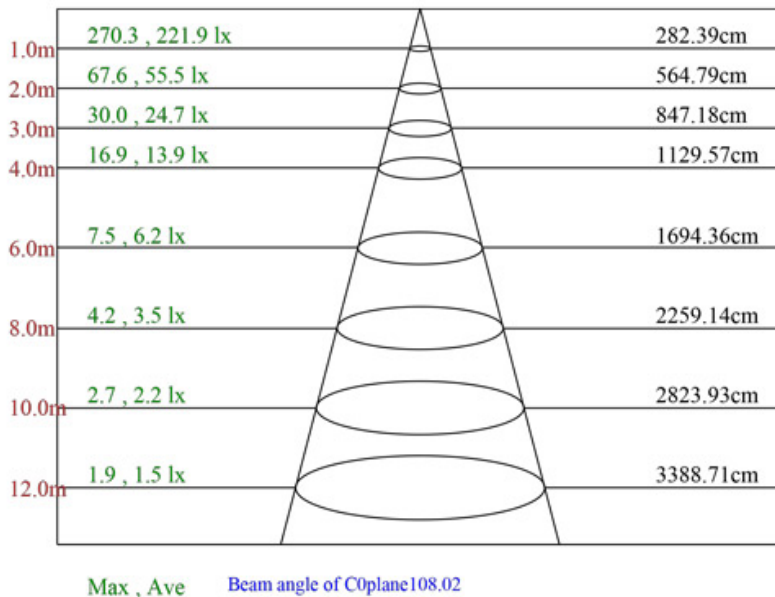

Connection Box: Saves Contractors Labour On Installation.

Quick connectors included.

PHOTOMETRIC DATA

MODEL:	LB4R 30K	LAMP FLUX:	702.8 LM
VOLTAGE:	120 V	LUMENS / POWER:	68.46 LM/W
POWER:	10.27 W	CENTRAL INTENSITY:	270 CD
PF:	0.978	BEAM ANGLE:	108 DEGREES