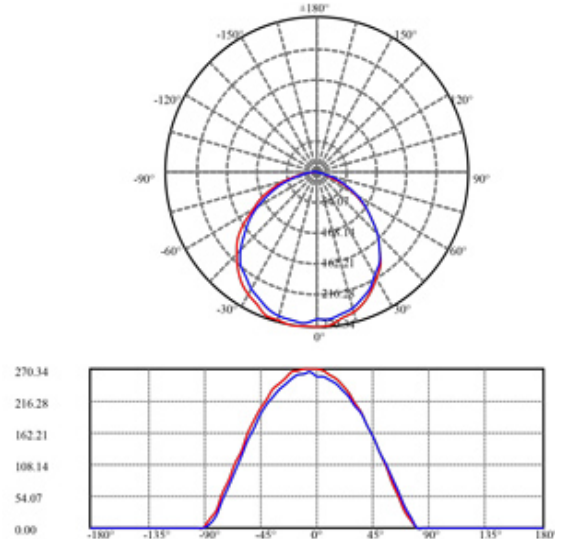

Connection Box: Saves Contractors Labour On Installation.

Quick connectors included.

PHOTOMETRIC DATA

MODEL:	LB4R 30K	LAMP FLUX:	702.8 LM
VOLTAGE:	120 V	LUMENS / POWER:	68.46 LM/W
POWER:	10.27 W	CENTRAL INTENSITY:	270 CD
PF:	0.978	BEAM ANGLE:	108 DEGREES