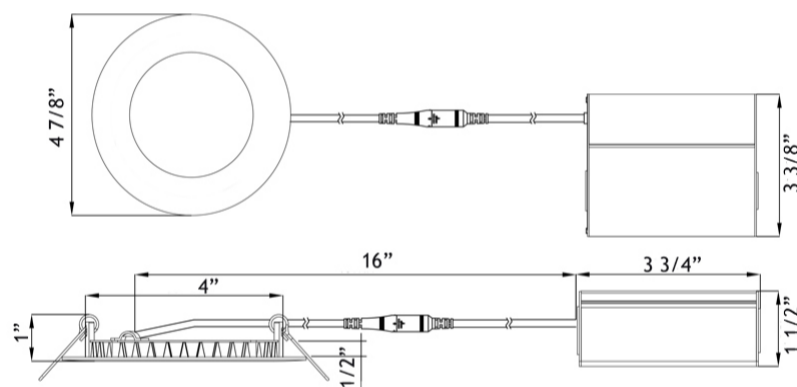

LB4R

4" Round Economy Super Thin Recessed LED 11W

Type IC, Wet & Air-Tight

DESCRIPTION

4" Round Recessed LED With Integral Driver In Connection Box
Fits Where No Other Recessed Fixture Can

FEATURES & BENEFITS

- 1/2" Deep - Install Directly Under Joists - Maximum Layout Flexibility
- Driver Inside Connection Box - No Junction Box Needed
- Fast & Easy To Install - Save On Labor
- Type IC Rated - No Housing Required

MOUNTING

Cut Hole In Ceiling And Snap Fixture In Opening With Attached Spring Clips. Ceiling Clearance Required For Driver: 2 1/2"

DIMENSIONS: ID 4" OD 4 7/8" Cut Out 4" to 4 1/4"

120V TRIAC Dimmable

Driver Included

ACCESSORIES Sold Separately

 Low Voltage Extension Cables 10 ft FT4 / CMR rated
[model # EXC10](#)

 [26" Long Flat Rough-In Plate model # RIP4](#)

 [13" Long Flat Rough-In Plate model # MP4-2](#)

 [13" Long Flanged Rough-In Plate model # MP4](#)