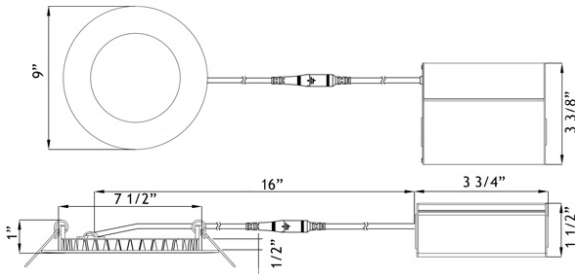

8" Round Economy Super Thin Recessed LED 18W

Type IC, Wet & Air-Tight

DESCRIPTION

8" Round Recessed LED With Integral Driver In Connection Box
Fits Where No Other Recessed Fixture Can

FEATURES & BENEFITS

- 1/2" Deep - Install Directly Under Joists - Maximum Layout Flexibility
- Driver Inside Connection Box - No Junction Box Needed
- Fast & Easy To Install - Save On Labor
- Type IC Rated - No Housing Required

MOUNTING

Cut Hole In Ceiling And Snap Fixture In Opening With Attached Spring Clips. Ceiling Clearance Required For Driver: 1 1/2"

DIMENSIONS: ID 7 1/2" OD 9" Cut Out 7 1/2" to 8"

120V TRIAC Dimmable Driver Included

Location: _____

Cat #: _____ Qty: _____

Notes: _____

SPECIFICATION

Applications	Recessed Ceiling, Showers & Soffits	
Energy Used	18 W	
Colour Temperature	3000	4100
Light Output	1200	1260
Halogen Equivalent	120 W	
Beam Angle	110°	
CRI	80	
Default Driver Input	120V AC	Triac Dimmable
Optional Driver Input	120V-347V AC	0-10V Dimmable
Junction Box Wire Capacity	Max 5 No 12 AWG or 8 No 14 AWG	
Power Factor	0.98	
Approved Location	Insulated Ceiling, Wet & Damp Locations	
IP Rating	IP 54	
Air Tight	Yes	
Ambient Temperature	-40°F (-40°C) to +104°F (+40°C)	
Projected Life	70% Light Output at 36,000 Hours	
Certification	cULus, Energy Star	
Warranty	5 Year	

AVAILABLE TRIMS

ACCESSORIES

Sold Separately

Low Voltage Extension Cables
10ft - cat # **EXC10**
Max 40 ft Allowed. FT4 / CMR rated

Flat Rough-In Plates - cat # **RIP8**

Goof Ring White OD 9 1/2" cat # **GR8**
Goof Ring White OD 10 1/2" cat # **GR810**