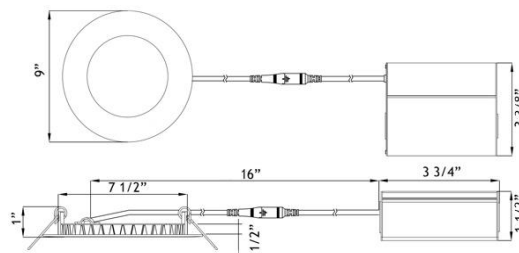

120V TRIAC Dimmable Driver Included