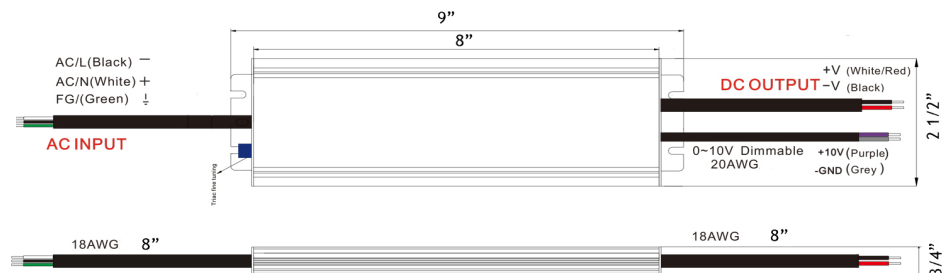

FEATURES & BENEFITS

- 3/4" Deep - Fits Where Space Is Limited
- Triac and 0-10V Dimmable
- Wet Location Certified

WIRING DIAGRAM

The below diagram shows both Triac and 0-10V options and if for information purpose only.
 Always use the wiring diagram of dimmer manufacturer.
 Do not connect other light fixtures in the same circuit.

SPECIFICATION

Applications	LED Tape, 24V Ceiling Fixtures
Power	96 W
Input	120V
Output	24V DC
Dimmability	Triac & 0-10V down to 20%
Approved Location	Wet Locations
Ambient Temperature	-40°F (-40°C) to +104°F (+40°C)
Warranty	3 Year
Certification	cULus Listed File # 498189

ORDERING GUIDE

LBL-DC24V96W

COMPLIANCE

DIMENSIONS:

8" x 2 1/2" x 3/4"

WARNING:

Ambient operating temperature is -40°F (-40°C) to +104°F (+40°C). Please mount in a shaded area or when mounted indoors install in a well-ventilated area. Failure to follow these instructions could lead to overheating, short life and void the warranty.