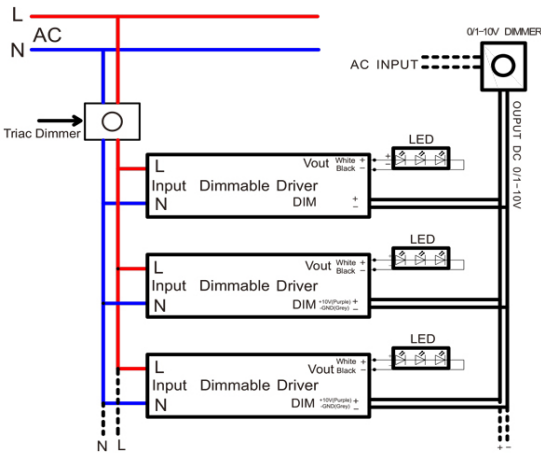

LBL-DC24V96W

24V Class 2 Power Supply 96W Dimmable

Project: _____

Location: _____

Qty: _____

Notes: _____

DESCRIPTION

24V Class 2 Power Supply 96W
 For Residential Applications at 80% Load

FEATURES & BENEFITS

- 3/4" Deep - Fits Where Space Is Limited
- Triac and 0-10V Dimmable
- Wet Location Certified

WIRING DIAGRAM

The below diagram shows both Triac and 0-10V options and if for information purpose only.
 Always use the wiring diagram of dimmer manufacturer.
 Do not connect other light fixtures in the same circuit.

SPECIFICATION

Applications	LED Tape, 24V Ceiling Fixtures
Power	96 W
Input	120V
Output	24V DC
Dimmability	Triac & 0-10V down to 20%
Approved Location	Wet Locations
Ambient Temperature	-40°F (-40°C) to +104°F (+40°C)
Warranty	3 Year
Certification	cULus Listed File # 498189

ORDERING GUIDE

LBL-DC24V96W

COMPLIANCE

DIMENSIONS:

8" x 2 1/2" x 3/4"

WARNING:

Ambient operating temperature is -40°F (-40°C) to +104°F (+40°C). Please mount in a shaded area or when mounted indoors install in a well-ventilated area. Failure to follow these instructions could lead to overheating, short life and void the warranty.