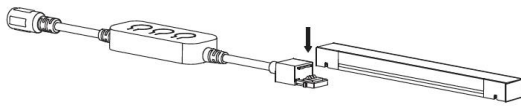

LBL-UCB-4-5CCT-ND

Under Cabinet LED Bars Kit - 4 Pieces of Linkable 12" 5CCT

Project: _____

Location: _____

Qty: _____

Notes: _____

DESCRIPTION

4 Pieces of 12" Undercabinet LED Bars with plug-in driver
Included are on/off switch and CCT controller, hard and flexible connectors.
Fast & Easy to install - save on labour.
5CCT user selectable 2700-3000-3500-4000-5000K.

[USER MANUAL](#)

INSTALLATION

1. Connect the light bar to the controller

2. Connect the controller to the driver