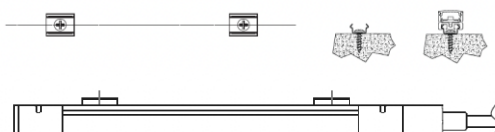

### INSTALLATION

1. Connect the light bar to the controller

2. Connect the controller to the driver

3. Adjust the CCT using the controller

4. Connect additional bars with the provided snap-on connectors for seamless light

5. Connect additional bars with the provided jumper cables when needed

6. Fix mounting clips and snap bars into them to the grooves in the bars