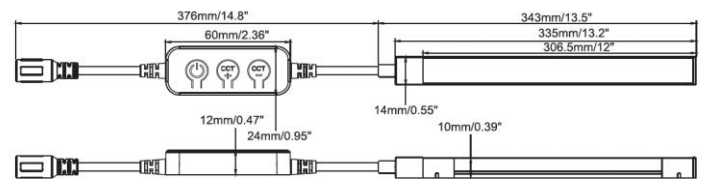

### INSTALLATION

1. Connect the light bar to the controller

2. Connect the controller to the driver

3. Adjust the CCT using the controller

4. Connect additional bars with the provided snap-on connectors for seamless light

5. Connect additional bars with the provided jumper cables when needed

6. Fix mounting clips and snap bars into them to the grooves in the bars

### SPECIFICATION

SPECIFICATION	
Applications	Undercabinet
Power	3 W/piece
Driver Input	100-240V AC
Bar Input	24V DC
CCT (K)	2700   3000   3500   4000   5000
Light output (lm) at 3000K	1 pcs - 260   2 pcs - 430   3 pcs - 635   4 pcs - 790
CRI	90 +
Beam Angle	115°
Dimmable	no
CCT Tuning	by attached controller
IP Grade / Approved Location	IP20 / Dry Location
Max Ambient Temperature	+104°F (+40°C)
Projected Life	70% Light Output at 50,000 Hours
Certification	c ETL us
Warranty	3 year
	The warranty is void if installed with an LED driver from another manufacturer

### DIMENSIONS