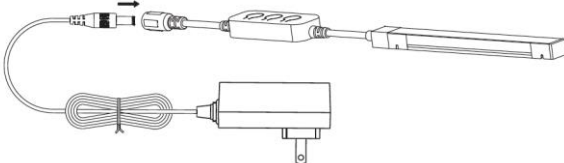

## Under Cabinet LED Bars Kit - 4 Pieces of Linkable 12" 5CCT

Project: \_\_\_\_\_

Location: \_\_\_\_\_

Qty: \_\_\_\_\_

Notes: \_\_\_\_\_

### DESCRIPTION

4 Pieces of 12" Undercabinet LED Bars with plug-in driver  
 Included are on/off switch and CCT controller, hard and flexible connectors.  
 Fast & Easy to install - save on labour.  
 5CCT user selectable 2700-3000-3500-4000-5000K.

### INSTALLATION

1. Connect the light bar to the controller

2. Connect the controller to the driver

3. Adjust the CCT using the controller

4. Connect additional bars with the provided snap-on connectors for seamless light