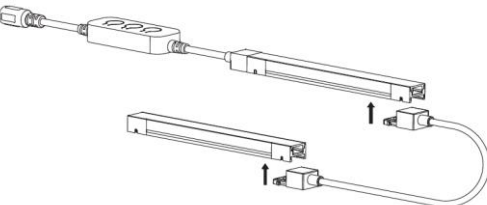

### INSTALLATION

1. Connect the light bar to the controller

2. Connect the controller to the driver

3. Adjust the CCT using the controller

4. Connect additional bars with the provided snap-on connectors for seamless light

5. Connect additional bars with the provided jumper cables when needed

6. Fix mounting clips and snap bars into them to the grooves in the bars