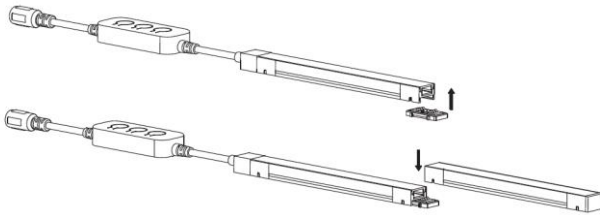

### INSTALLATION

1. Connect the light bar to the controller

2. Connect the controller to the driver

3. Adjust the CCT using the controller

4. Connect additional bars with the provided snap-on connectors for seamless light

5. Connect additional bars with the provided jumper cables when needed

6. Fix mounting clips and snap bars into them to the grooves in the bars