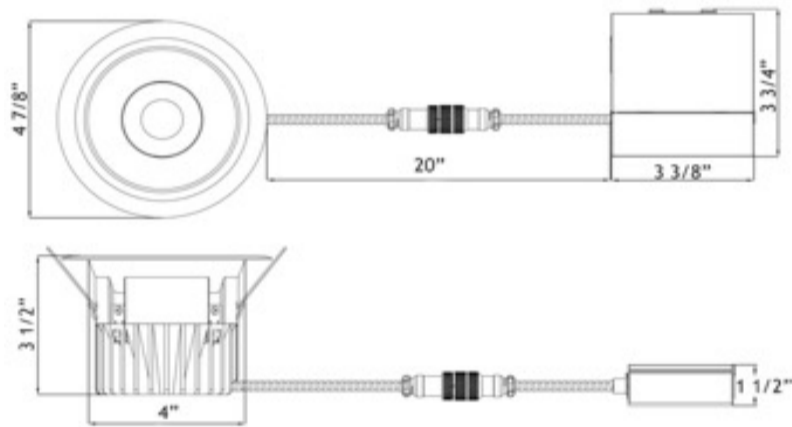

LD4R

4" Round Deep Regressed LED Plenum Rated 15W

Type IC, Wet, Air-Tight & Open Plenum

DESCRIPTION

4" Round Deep Regressed LED - Elegant Design Without Glare
Commercial Grade Quality Built To Last

FEATURES & BENEFITS

5 single CCT, Dim to Warm, & 5CCT field selectable options
3 1/2" Deep - Install Where Ceiling Space Is Limited
Armored Cable & Metal Connectors - Open Plenum Rated
Driver Inside Connection Box with Romex Quick Connectors
and Knock Outs - Fast Installation & No Junction Box Needed
Type IC, Air-Tight & Wet Location - No Housing Required

DIMENSIONS ID 4" OD 4 7/8" Cut Out 4 1/4"

120V TRIAC Dimmable Driver Included Optional 120V-347V
0-10V Dimmable Driver
Order Separately as
[model # LLL-LD1535TR](#)

ORDERING GUIDE Example **LD4R-30K-4R-WR-WT**

[26" Long Flat Rough-In Plate model # RIP4](#)

[13" Long Flat Rough-In Plate model # MP4-2](#)

[13" Long Flanged Rough-In Plate model # MP4](#)

[4 1/8" Hole Flanged with Hanger Bars model # FRP4](#)

[Armored Low Voltage Extension 10ft model # MEC10](#)