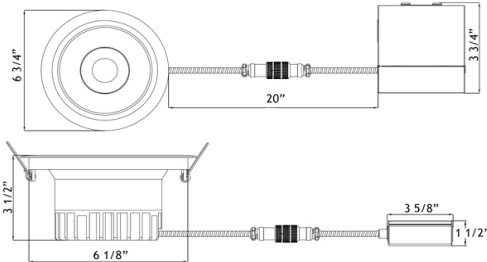

Lotus
LED
Lights

Type IC, Wet, Air-Tight & Open Plenum

DESCRIPTION

6" Round Deep Regressed LED - Elegant Design Without Glare
Commercial Grade Quality Built To Last

FEATURES & BENEFITS

18W & 30W High Output versions with CRI 90+
Type IC, Air-Tight & Wet - No Housing Required
3 1/2" Deep - Install Where Ceiling Space Is Limited
Armored Cable & Metal Connectors - Open Plenum Rated
Driver Inside Connection Box with Romex Quick Connectors
and Knock Outs - Fast Installation & No Junction Box Needed

DIMENSIONS ID 6 1/8" OD 6 3/4" Cut Out 6 1/4"

Ceiling Clearance Required: 3"

120V TRIAC Dimmable Driver Included

Optional 120V-347V Driver 0-10V Dimmable

Order Separately as

18W: Cat # LLL-LD2050TR

30W: Cat # LLL-LD3580TR

ORDERING GUIDE:

Example 18W **LD6R-30K-WR-WT**

Example 30W **LD6R-30K-HO-WR-WT**

	CCT	30W only	Reflector-Trim
LD6R	- xxK	- HO	- xx-xx
2700K	- 27K		- WR-WT
3000K	- 30K		- SR-WT
3500K	- 35K		- BR-WT
4000K	- 40K		- BR-BT
5000K	- 50K		- SR-BT
DTW 3K-2K	- 32K		

LD6R

6" Round Deep Regressed LED 18W / 30W Open Plenum

Project: _____

Location: _____

Cat #:

Qty: _____

Notes: _____

SPECIFICATION	
Applications	Recessed Ceiling Mount
Energy Used	18W Regular / 30W High Output
Color Temperature (K)	2700 3000 3500 4000 5000 DTW 3-2
Light Output 18W (lm)	1500 1550 1600 1650 1700 1150
Light Output 30W (lm)	2700 2900
Beam Angle	38°
CRI	90 +
Default Driver Input	120V AC Triac Dimmable
Optional Driver Input	120V-347V AC 0-10V Dimmable
Junction Box Wire Capacity	Max 5 No 12 AWG or 8 No 14 AWG
Power Factor	0.98
Approved Location	Insulated Ceilings, Open Plenum, Wet
IP Rating	IP 54
Air Tight	Yes
Ambient Temperature	-40°F (-40°C) to +104°F (+40°C)
Projected Life	70% Light Output at 50,000 Hours
Certification	cULus, Energy Star (except DTW), T24
Warranty	10 Year Residential / 5 Year Commercial