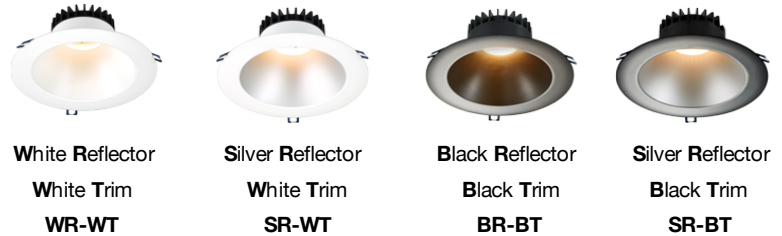

Type IC, Wet, Air-Tight & Open Plenum

DESCRIPTION

8" Round Deep Regressed LED - Elegant Design Without Glare
Commercial Grade Quality Built To Last

FEATURES & BENEFITS

18W & 30W High Output versions with CRI 90+
Type IC, Air-Tight & Wet - No Housing Required
4 1/2" Deep - Install Where Ceiling Space Is Limited
Armored Cable & Metal Connectors - Open Plenum Rated
Driver Inside Connection Box with Romex Quick Connectors
and Knock Outs - Fast Installation & No Junction Box Needed

ORDERING GUIDE:

Example 18W **LD8R-30K-WR-WT**

Example 30W **LD8R-30K-HO-WR-WT**

	CCT	30W only	Reflector-Trim
LD8R	- xxK	- HO	- xx-xx
3000K	- 30K		WR-WT
3500K	- 35K		SR-WT
4000K	- 40K		BR-BT
5000K	- 50K		SR-BT
DTW 3K-2K	- 32K		

8" Round Deep Regressed LED 18W / 30W Open Plenum

Project: _____

Location: _____

Cat #: _____ Qty: _____

Notes: _____

SPECIFICATION	
Applications	Recessed Ceiling Mount
Energy Used	15W Regular / 18W High Output
Color Temperature (K)	3000 3500 4000 5000 DTW 3-2
Light Output 18W (lm)	1550 1600 1650 1700 1150
Light Output 30W (lm)	2700 2900
Beam Angle	38°
CRI	90 +
Default Driver Input	120V AC Triac Dimmable
Optional Driver Input	120V-347V AC 0-10V Dimmable
Junction Box Wire Capacity	Max 5 No 12 AWG or 8 No 14 AWG
Power Factor	0.98
Approved Location	Insulated Ceilings, Open Plenum, Wet
IP Rating	IP 54
Air Tight	Yes
Ambient Temperature	-40°F (-40°C) to +104°F (+40°C)
Projected Life	70% Light Output at 50,000 Hours
Certification	cULus, Energy Star (except DTW), T24
Warranty	10 Year Residential / 5 Year Commercial

AVAILABLE TRIMS

ACCESSORIES	Sold Separately
	Armored Low Voltage Extension 10ft cat # MEC10
	Flat Rough-In Plates - cat # RIP8
	Goof Ring White OD 9 1/2" cat # GR8 Goof Ring White OD 10 1/2" cat # GR810