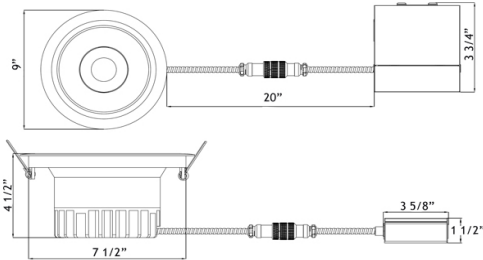

Type IC, Wet, Air-Tight & Open Plenum

DESCRIPTION

8" Round Deep Regressed LED - Elegant Design Without Glare
Commercial Grade Quality Built To Last

FEATURES & BENEFITS

18W & 30W High Output versions with CRI 90+
Type IC, Air-Tight & Wet - No Housing Required
4 1/2" Deep - Install Where Ceiling Space Is Limited
Armored Cable & Metal Connectors - Open Plenum Rated
Driver Inside Connection Box with Romex Quick Connectors
and Knock Outs - Fast Installation & No Junction Box Needed

DIMENSIONS ID 7 1/2" OD 9" Cut Out 7 1/2" to 8"

Ceiling Clearance Required: 4"

120V TRIAC Dimmable Driver Included

Optional 120V-347V Driver 0-10V Dimmable

Order Separately as

18W: Cat # LLL-LD2050TR
30W: Cat # LLL-LD3580TR

ORDERING GUIDE:

Example 18W **LD8R-30K-WR-WT**

Example 30W **LD8R-30K-HO-WR-WT**

	CCT	30W only	Reflector-Trim
LD8R	- xxK	- HO	- xx-xx
3000K	- 30K		WR-WT
3500K	- 35K		SR-WT
4000K	- 40K		BR-BT
5000K	- 50K		SR-BT
DTW 3K-2K	- 32K		

8" Round Deep Regressed LED 18W / 30W Open Plenum

Project: _____

Location: _____

Cat #: _____ Qty: _____

Notes: _____

SPECIFICATION	
Applications	Recessed Ceiling Mount
Energy Used	15W Regular / 18W High Output
Color Temperature (K)	3000 3500 4000 5000 DTW 3-2
Light Output 18W (lm)	1550 1600 1650 1700 1150
Light Output 30W (lm)	2700 2900
Beam Angle	38°
CRI	90 +
Default Driver Input	120V AC Triac Dimmable
Optional Driver Input	120V-347V AC 0-10V Dimmable
Junction Box Wire Capacity	Max 5 No 12 AWG or 8 No 14 AWG
Power Factor	0.98
Approved Location	Insulated Ceilings, Open Plenum, Wet
IP Rating	IP 54
Air Tight	Yes
Ambient Temperature	-40°F (-40°C) to +104°F (+40°C)
Projected Life	70% Light Output at 50,000 Hours
Certification	cULus, Energy Star (except DTW), T24
Warranty	10 Year Residential / 5 Year Commercial