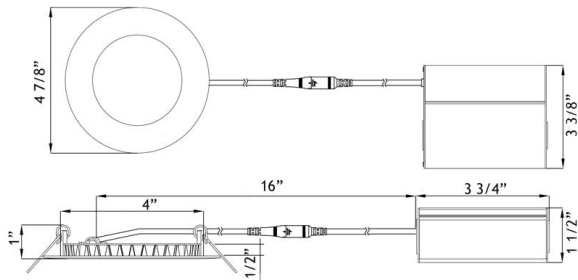

LE4R-5CCT

4" Round Economy Recessed 5CCT LED 11W

Type IC, Wet & Air-Tight

DESCRIPTION

4" Round Recessed LED With Integral Driver In Connection Box

FEATURES & BENEFITS

- 5CCT user selectable 2700-3000-3500-4000-5000K
- 1/2" Thin - Install Directly Under Joists
- Maximum Layout Flexibility
- Driver Inside Connection Box - No Junction Box Needed
- Fast & Easy To Install - Save On Labor
- Type IC Rated - No Housing Required
- Available in 6 Pack for additional savings

MOUNTING

Cut Hole In Ceiling And Snap Fixture In Opening With Attached Spring Clips. Ceiling Clearance Required For Driver: 2 1/2"

DIMENSIONS: ID 4" OD 4 7/8" Cut Out 4" to 4 1/4"

120V TRIAC Dimmable Driver Included

AVAILABLE TRIMS

White

Black

ORDERING GUIDE

	Trim	Packaging
LE4R-5CCT-WH	White	Individually packaged, 20 per case
LE4R-5CCT-BK	Black	Individually packaged, 20 per case
LE4R-5CCT-WH-6P	White	6 pack per box, 4 boxes per case total 24 fixtures

ACCESSORIES

Sold Separately

Low Voltage Extension Cables 10 ft FT4 / CMR rated
[model # EXC10-5CCT](#)

[26" Long Flat Rough-In Plate model # RIP4](#)

[13" Long Flat Rough-In Plate model # MP4-2](#)

[13" Long Flanged Rough-In Plate model # MP4](#)