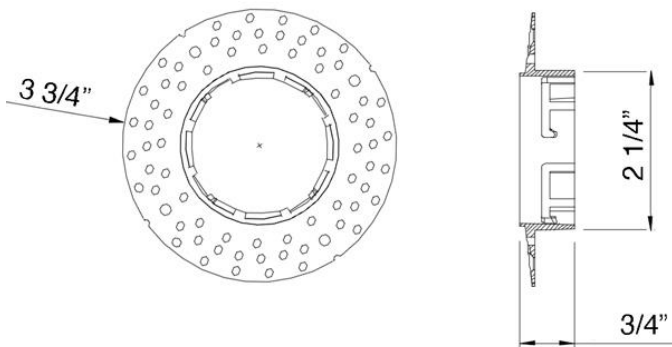

LED-1-S7W-5CCT-TRIMLESS

2" Round Trimless Recessed LED 7W 5CCT

DESCRIPTION

2" Round Trimless Recessed LED With Integral Driver In Connection Box
Ultra compact and versatile with 5CCT switch on the fixture

Beam options: **38°** (standard), **24°** available as adder

Driver Inside Connection Box - No Junction Box Needed

DIMENSIONS: ID 2" OD 3 3/4" Depth 3 3/8" Cut Out 2 1/4"
Ceiling clearance required 5"

Project: _____

Location: _____

Qty: _____

Notes: _____

SPECIFICATION	
Applications	High End Recessed Ceiling Mount
Energy Used	7 W
Color Temperature (K)	5CCT: 2700 3000 3500 4000 5000
Light Output (lm)	430 460 480 480 450
Halogen Equivalent	35 W
Beam Angle	38° (standard), 24° available as adder
CRI	90 +
Driver Input	120V AC
Dimming	TRIAC Dimmers 10% - 100%
Approved Location	Insulated Ceiling & Wet Locations
Air Tight	Yes
Ambient Temperature	-4°F (-20°C) to +104°F (+40°C)
Projected Life	70% Light Output at 50,000 Hours
Certification	cETLus, Energy Star
Warranty	3 Year

ACCESSORIES

[Jumper Cables 10 ft model # JC10](#)

[Mounting Plate model # MP214](#)

ORDERING GUIDE

LED-1-S7W-5CCT-1R-TRIMLESS-WH

Trim

[White](#)

Beam Angle