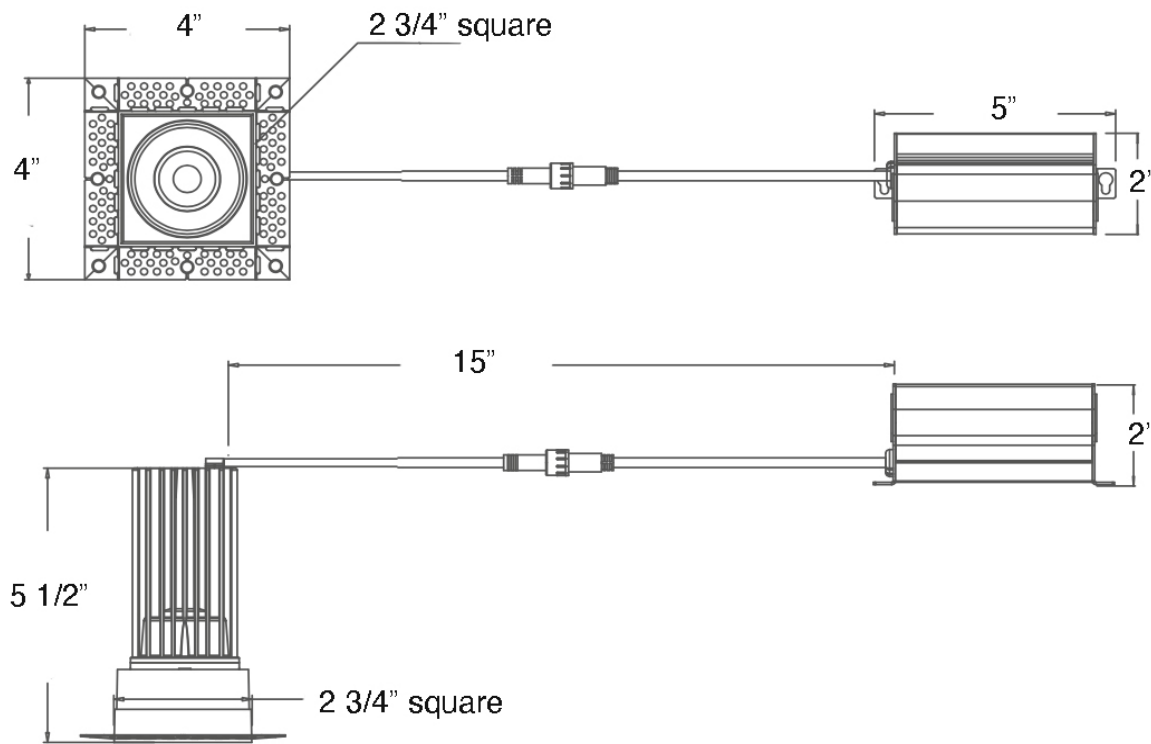

LED-2-S11W-EY-T-SQ

2" Trimless Square Gimbal LED 11W

Project: _____

Location: _____

Model: _____ Qty: _____

Notes: _____

DESCRIPTION

2" Trimless Square Gimbal Recessed LED
With Integral Driver In Connection Box

FEATURES & BENEFITS

- Up to 20° tilt** for sloped ceilings and wall washing
- 5CCT** user selectable 2700-3000-3500-4000-5000K or **Dim to Warm** 3000-1800K
- Light output up to **1000 lm**
- CRI 90+** for True Color Rendering
- 5" Deep** - Install Where Ceiling Space Is Limited
- Type IC Rated** - No Housing Required
- Wet Location** Approved
- Driver Inside Connection Box** - No Junction Box Needed

DIMENSIONS: D 2 1/2" ; OD 3 1/2" ; Cut Out 2 3/4" Square Hole

Ceiling Clearance Required: 5" 120V Triac Dim Driver Included

SPECIFICATION	
Applications	Sloped Ceilings, Wallwashing, Highlighting Artwork
Power	11 W
Color Temperature (K)	2700K - 3000K - 3500K - 4000K - 5000K - DTW 30-18K
Light Output White Trim (lm)	800 - 850 - 930 - 980 - 1000 - 900
Halogen Equivalent	90 W
Beam Angle	38° (default) or 24°
Tilt Angle	20°
CRI	90 +
Driver Input	120V AC 50/60 Hz
J-Box Volume	6.53 in ³ / 2 in 2 out 12AWG
Dimming	TRIAC Dimmers 10% - 100%
Approved Location	Insulated Ceiling & Wet Locations
Air Tight	Yes
Ambient Temperature	-4°F (-20°C) to +104°F (+40°C)
Projected Life	70% Light Output at 50,000 Hours
Certification	cETLus
Warranty	5 Year

Default beam angle is 38°, Optional is 24°

ACCESSORIES

Sold Separately

[Jumper Cables 10 ft 5CCT model JC-5CCT-10](#)

[Jumper Cables 10 ft DTW model JC-10](#)

[Mounting Plate Square Hole model MP-SQ-24](#)