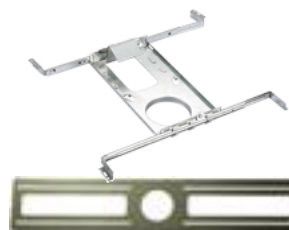

### ORDERING GUIDE

|                                | CCT         | Trim                  | Beam Angle           |
|--------------------------------|-------------|-----------------------|----------------------|
| <b>LED-2-S11W-5CCT-WH-EY-T</b> | 5CCT        | <a href="#">White</a> | blank for <b>38°</b> |
| <b>LED-2-S11W-DTW-WH-EY-T</b>  | Dim to Warm | <a href="#">White</a> | <b>-24D</b> for 24°  |
| <b>LED-2-S11W-5CCT-BK-EY-T</b> | 5CCT        | <a href="#">Black</a> | <b>-60D</b> for 60°  |
| <b>LED-2-S11W-DTW-BK-EY-T</b>  | Dim to Warm | <a href="#">Black</a> |                      |

### ACCESSORIES

Sold Separately

[Flanged Mounting Plate with bars model FRP212](#)

[Flat Mounting Plate model RIP212](#)

[Jumper Cables 10 ft 5CCT model JC-5CCT-10](#)

[Jumper Cables 10 ft DTW model JC-10](#)