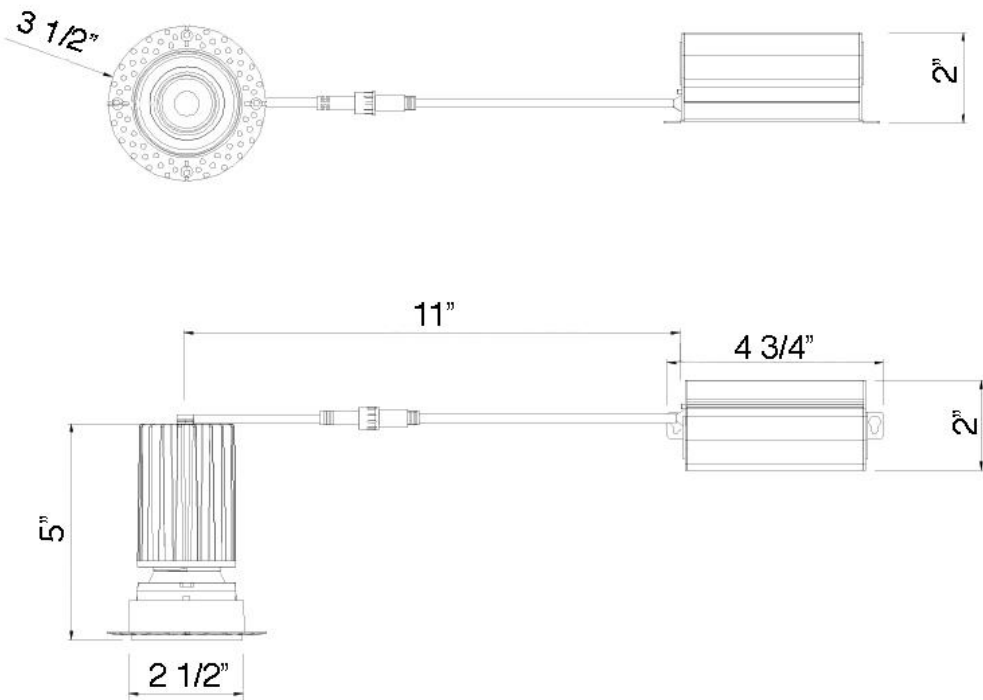

### DESCRIPTION

2" Trimless Round Gimbal Recessed LED  
With Integral Driver In Connection Box

**DIMENSIONS:** D 2 1/2" ; OD 3 1/2" : Cut Out 2 5/8"

Ceiling Clearance Required: 5" 120V Triac Dim Driver Included

Project:

Location:

Model:

Qty:

Notes:

| SPECIFICATION                   |  |
|---------------------------------|--|
| Applications                    | Sloped Ceilings, Wallwashing, Highlighting Artwork |
| Power                           | 11 W   |
| Color Temperature (K)           | 2700K - 3000K - 3500K - 4000K - 5000K - DTW 30-18K |
| Light Output White Trim (lm)    | 800 - 850 - 930 - 980 - 1000 - 900                 |
| Halogen Equivalent              | 90 W   |
| Beam Angle                      | 38° (standard), 24° & 60° available as adder       |
| Tilt Angle                      | 20°  |
| CRI                             | 90 +   |
| Default Driver Input & Dimming  | 120V AC 50/60 Hz - Triac Dimmable                  |
| Optional Driver Input & Dimming | 120V-347V AC 50/60 Hz - 0-10V Dimmable             |
| J-Box Volume                    | 6.53 in <sup>3</sup> / 2 in 2 out 12AWG            |
| Approved Location               | Insulated Ceiling & Wet Locations                  |
| Air Tight                       | Yes  |
| Ambient Temperature             | -4°F (-20°C) to +104°F (+40°C)                     |
| Projected Life                  | 70% Light Output at 50,000 Hours                   |
| Certification                   | cETLus   |
| Warranty                        | 5 Year   |