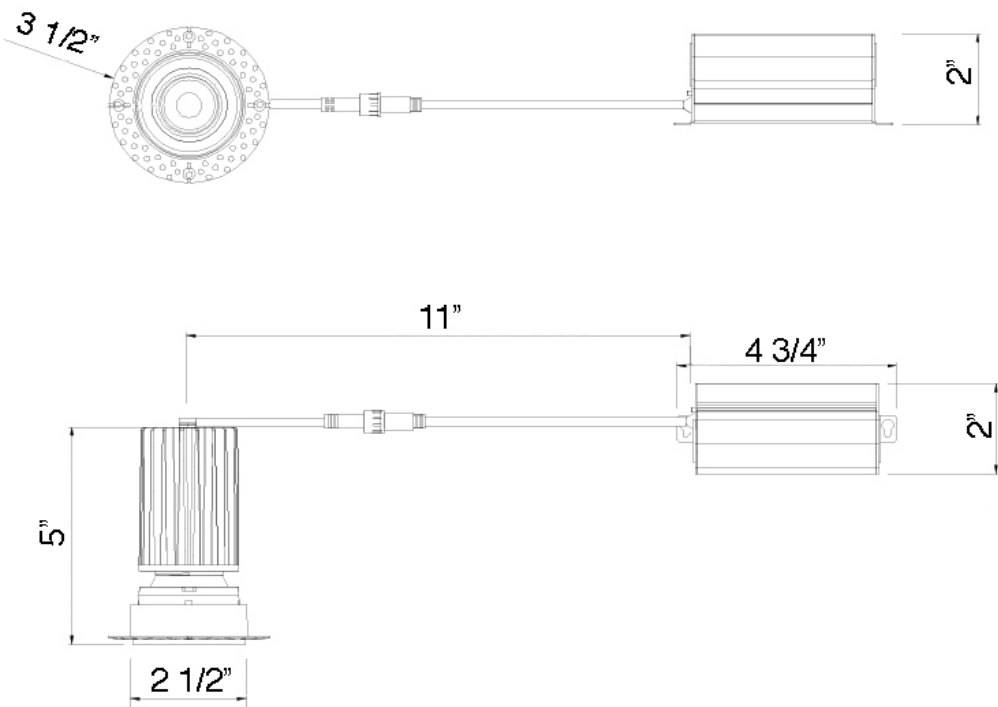

LED-2-S11W-EY-T

2" Trimless Round Gimbal LED 11W

Project: _____

Location: _____

Model: _____ Qty: _____

Notes: _____

DESCRIPTION

2" Trimless Round Gimbal Recessed LED
With Integral Driver In Connection Box

FEATURES & BENEFITS

- Up to 20° tilt** for slopped ceilings and wall washing
- 5CCT** user selectable 2700-3000-3500-4000-5000K or **Dim to Warm** 3000-1800K
- Light output up to **1000 lm**
- CRI 90+** for True Color Rendering
- 5" Deep** - Install Where Ceiling Space Is Limited
- Type IC Rated** - No Housing Required
- Wet Location** Approved
- Driver Inside Connection Box** - No Junction Box Needed

DIMENSIONS: D 2 1/2" ; OD 3 1/2" ; Cut Out 2 5/8"

Ceiling Clearance Required: 5" 120V Triac Dim Driver Included

SPECIFICATION	
Applications	Sloped Ceilings, Wallwashing, Highlighting Artwork
Power	11 W
Color Temperature (K)	2700K - 3000K - 3500K - 4000K - 5000K - DTW 30-18K
Light Output White Trim (lm)	800 - 850 - 930 - 980 - 1000 - 900
Halogen Equivalent	90 W
Beam Angle	38° (default) or 24°
Tilt Angle	20°
CRI	90 +
Driver Input	120V AC 50/60 Hz
J-Box Volume	6.53 in ³ / 2 in 2 out 12AWG
Dimming	TRIAC Dimmers 10% - 100%
Approved Location	Insulated Ceiling & Wet Locations
Air Tight	Yes
Ambient Temperature	-4°F (-20°C) to +104°F (+40°C)
Projected Life	70% Light Output at 50,000 Hours
Certification	cETLus
Warranty	5 Year

Default beam angle is 38°, Optional is 24°

ACCESSORIES

Sold Separately

[Flanged Mounting Plate with bars model FRP212](#)

[Flat Mounting Plate model RIP212](#)

[Jumper Cables 10 ft 5CCT model JC-5CCT-10](#)