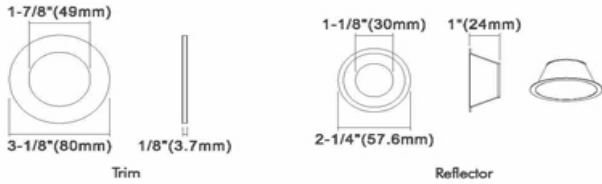

Reflector

ACCESSORIES

Sold Separately

Mounting Plate cat # **MP234**

Jumper Cables 10 ft cat # **JC10**

Goof Ring OD 4 1/2"
White cat # **GR3** Black cat # **GR3-BK**

ORDERING GUIDE

	CCT	Reflector	Trim
LED-2-S15W	- xxK	- 2RRxx	- 2xxx
Example:			
LED-2-S15W	-30K	- 2RRWH	- 2RTWH
	3000K	Reflector White	Trim White

Default beam angle is 38°

Optional beam angle 24°

LED-2-S15W

2" Recessed LED 15W High Output Designer Series

Project: _____

Location: _____

Trim: _____ Reflector: _____ Qty: _____

Notes: _____

SPECIFICATION	
Applications	Commercial & High End Residential
Energy Used	15 W
Color Temperature (K)	2700 | 3000 | 4000
Light Output (lm)	980 | 1000 | 1020
Halogen Equivalent	100 W
Beam Angle	38° (default) or 24° (custom)
CRI	90 +
Driver Input	120V AC 50/60 Hz
J-Box Volume	6.53 in³ / 2 in 2 out 12AWG
Dimming	TRIAC Dimmers 10% - 100%
Approved Location	Insulated Ceiling & Damp Locations / Wet with 2RST trim
Air Tight	Yes
Ambient Temperature	-4°F (-20°C) to +104°F (+40°C)
Projected Life	70% Light Output at 50,000 Hours
Certification	cETLus, Energy Star, T24
Warranty	5 Year