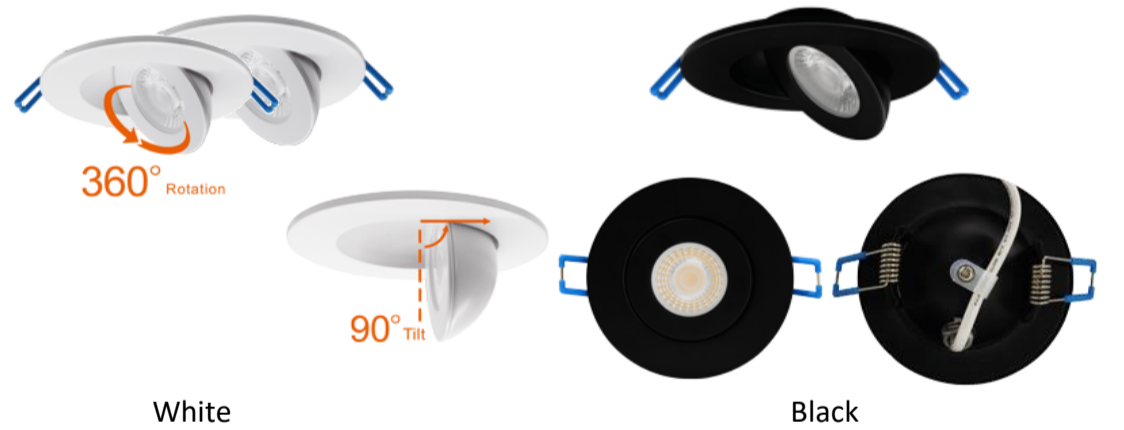

Trim Options

ORDERING GUIDE

ORDERING GUIDE	CCT	Trim
LED-2-S5W-5CCT-FG-WH	5CCT	White Trim
LED-2-S5W-5CCT-FG-BK	5CCT	Black Trim
LED-2-S5W-3018KWH-FG	Dim to Warm	White Trim
LED-2-S5W-3018KBK-FG	Dim to Warm	Black Trim

ACCESSORIES

Sold Separately

[Flanged Mounting Plate with bars model FRP212](#)

[Flat Mounting Plate model MP234](#)

[Flat Mounting Plate model RIP212](#)

[Jumper Cables 10 ft for 5CCT model JC-5CCT-10](#)

[Jumper Cables 10 ft for DTW model # JC10](#)

Lotus LED Lights USA
250 H Street # 301, Blaine WA 98230 tel 360-200-5500
Hainesport NJ, Naples FL, Vancouver WA

www.LotusLEDLights.com
mailing addresses
warehouses

Lotus LED Lights CANADA
1080 Cliveden Ave # 6, Delta BC V3M 6G6 tel 604-538-3090
Delta BC & Mississauga ON