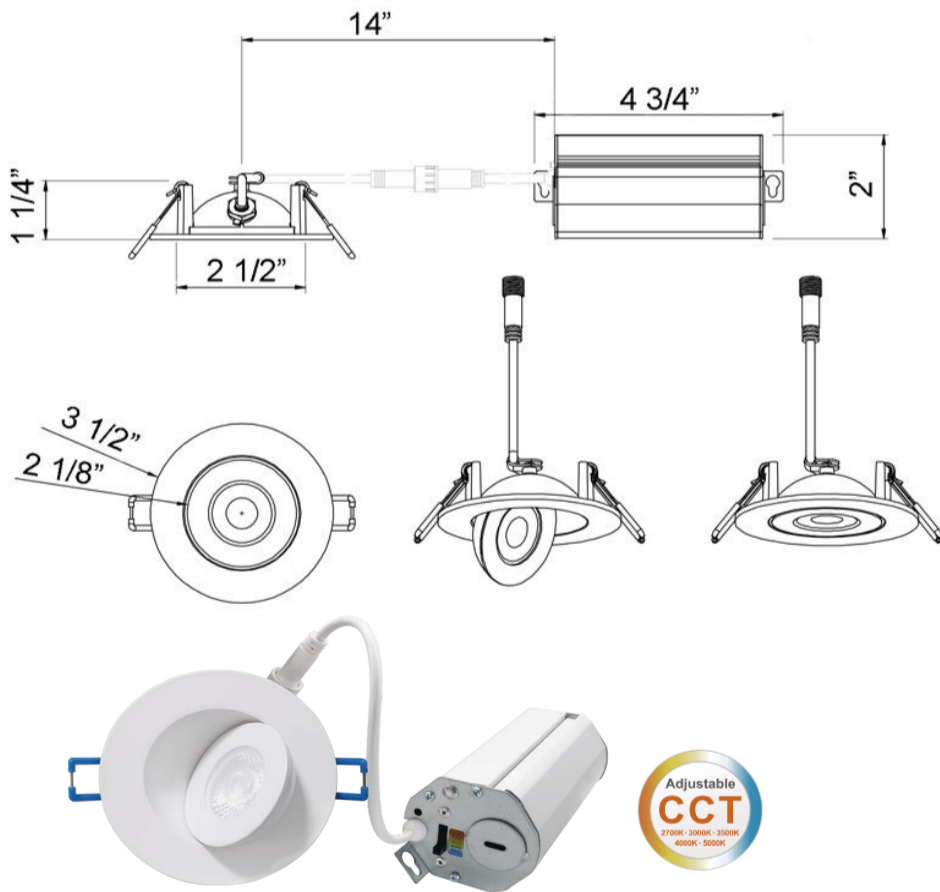

LED-2-S5W-FG

2" Round Floating Gimbal Recessed LED 5W

Project: _____

Location: _____

Model: _____ Qty: _____

Notes: _____

DESCRIPTION

2" LED Floating Gimbal
Adjustable in any direction and easy to use
Perfect for accent lighting

FEATURES & BENEFITS

5 CCT 2700-3000-3500-4000-5000K or **Dim to Warm** 3000-1800K
1 1/4" Deep - Fits in 3/4" ceiling space (with driver remotely mounted)
Type IC Rated - No Housing Required
Driver Inside Connection Box - No Junction Box Needed
White and Black trims in stock
Damp Location & Airtight
Ideal for slopped ceilings, soffits, wall washing, highlighting artwork, task lighting

DIMENSIONS ID 2 1/2" OD 3 1/2" Depth 1 1/4" Cut Out 2 3/4" to 3"

SPECIFICATION

Applications	Slopped ceilings, soffits, wall washing, artwork
Energy Used	5 W
Color Temperature (K)	2700 - 3000 - 3500 - 4000 - 5000 - DTW 30-18K
Light Output (lm)	370 - 380 - 410 - 420 - 410 - 400
Halogen Equivalent	35 W
Beam Angle	38°
CRI	90+
Driver Input	120V AC
Dimmability	Triac Dimmable 100% - 10%
Junction Box Volume	6.53 in3 / 2 in 2 out 12AWG
Approved Location	Insulated Ceiling & Damp Locations
Air Tight	Yes
Ambient Temperature	-4°F (-20°C) to +104°F (+40°C)
Projected Life	70% Light Output at 50,000 Hours
Certification	cETLus
Warranty	3 Year

ACCESSORIES

Sold Separately

[Flanged Mounting Plate with bars model FRP212](#)

[Flat Mounting Plate model MP234](#)

[Flat Mounting Plate model RIP212](#)

[Jumper Cables 10 ft for 5CCT model JC-5CCT-10](#)

[Jumper Cables 10 ft for DTW model # JC10](#)