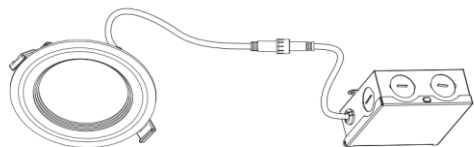

LED-4-S9W-2700K-6500KWH-R-BF

4" Round Regressed Baffle Wi-Fi + Bluetooth Tunable White

Project: _____

Location: _____

Qty: _____

Notes: _____

DESCRIPTION

4" Round Regressed Baffle LED Tunable White
Wi-Fi + Bluetooth Smart control via Smart Life app

FEATURES & BENEFITS

- Smooth change of light color from **2700K to 6500K**
- Wi-Fi 2.4GHz or **Bluetooth Mesh** Controllable
- 1/2" Deep** - Fits directly under joist
- 1/4" Regressed** with Baffle Reflector for Reduced Glare
- Type IC Rated** - No Housing Required
- Driver Inside Connection Box** - No Junction Box Needed
- Damp Location & Airtight

DIMENSIONS ID 4" OD 5" Depth: 1/2" Cut Out 4 1/8" to 4 1/4"

Driver Included

ORDERING GUIDE

Trim

LED-4-S9W-2700K-6500KWH-R-BF [White](#)

In stock White trim. Other trims available by custom order.

SPECIFICATION

Applications	Renovations & New Construction
Energy Used	9 W
Color Temperature (K)	tunable white from 2700K to 6500K
Light Output (lm)	average 530 lm
Halogen Equivalent	65 W
Beam Angle	110°
CRI	80
Driver Input	120V AC 50/60 Hz
Dimming	by app - compatible with all smart speakers
Junction Box Volume	9.69 cubic inches / Max 5 No 12 AWG or 8 No 14 AWG
Approved Location	Insulated Ceiling & Damp Locations
Air Tight	Yes
Ambient Temperature	-4°F (-20°C) to +104°F (+40°C)
Projected Life	70% Light Output at 50,000 Hours
Certification	cETLus
Warranty	3 Year