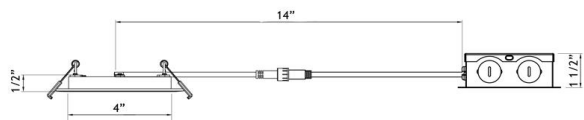

DIMENSIONS ID 4" OD 5" Depth: 1/2" Cut Out 4 1/8" to 4 1/4"

Driver Included

ORDERING GUIDE

Trim

LED-4-S9W-2700K-6500KWH-R-BF [White](#)

In stock White trim. Other trims available by custom order.

SPECIFICATION