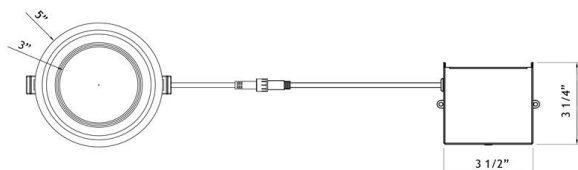

DIMENSIONS ID 4" OD 5" Depth: 1/2" Cut Out 4 1/8" to 4 1/4"

Driver Included

ORDERING GUIDE

Trim

LED-4-S9W-2700K-6500KWH-R-BF [White](#)

In stock White trim. Other trims available by custom order.

SPECIFICATION