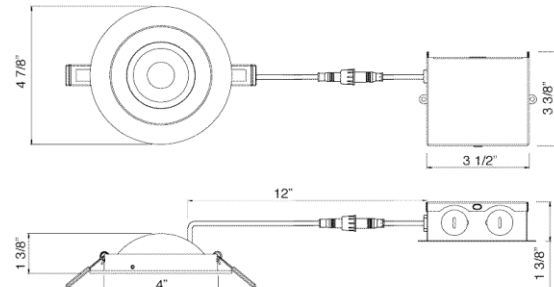

### DESCRIPTION

4" LED Floating Gimbal

Adjustable in any direction and easy to use

Perfect for accent lighting

### ORDERING GUIDE

		Beam Angle
3000K White Trim	<b>LED-4-S9W-3K-FG-WH</b>	blank for 38°
5CCT White Trim	<b>LED-4-S9W-5CCT-FG-WH</b>	<b>-24D</b> for 24°
5CCT Black Trim	<b>LED-4-S9W-5CCT-FG-BK</b>	<b>-60D</b> for 60°
Dim to Warm White Trim	<b>LED-4-S9W-DTW-FG-WH</b>	
Dim to Warm Black Trim	<b>LED-4-S9W-DTW-FG-BK</b>	
6 pack 5CCT White Trim	<b>LED-4-S9W-5CCT-EFG-WH-6P</b>	

Project: \_\_\_\_\_

Location: \_\_\_\_\_

Model: \_\_\_\_\_ Qty: \_\_\_\_\_

Notes: \_\_\_\_\_

SPECIFICATION	
Applications	Slopped ceilings, Wall washing, General lighting
Energy Used	9 W
Color Temperature (K)	3000K   5 CCT 2700 - 3000 - 3500 - 4000 - 5000   DTW
Light Output (lm)	790   740 - 770 - 820 - 850 - 855   650
Halogen Equivalent	75 W
Beam Angle	38° (standard), 24° & 60° available as adder
CRI	90+
Driver Input	120V AC 50/60 Hz
Dimming	TRIAC Dimmers 10% - 100%
Junction Box Volume	9.69 cu in / max 5 No 12 AWG or 8 No 14 AWG
Approved Location	Insulated Ceiling & Damp Locations
Air Tight	Yes
Ambient Temperature	-4°F (-20°C) to +104°F (+40°C)
Projected Life	70% Light Output at 50,000 Hours
Certification	cETLus, Energy Star
Warranty	3 Year

**DIMENSIONS** ID 4" OD 4 7/8" Depth 1 3/8"  
 Cut Out 4 1/8" to 4 1/4" 120V Triac Dimmable Driver Included