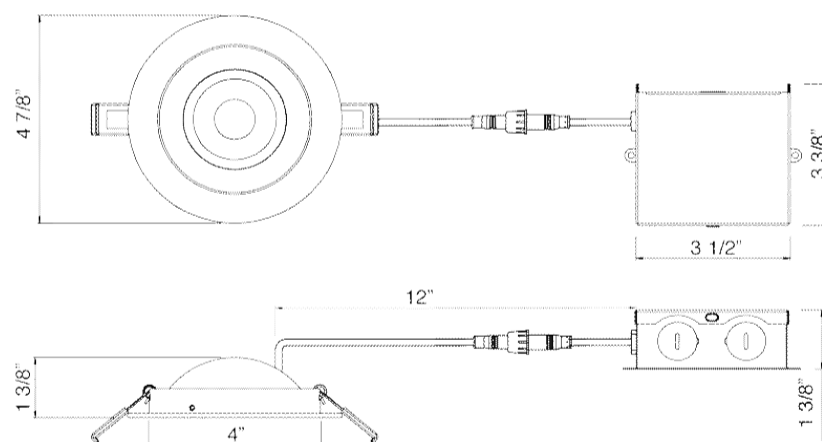

Project: _____

Location: _____

Model: _____

Qty: _____

Notes: _____

SPECIFICATION	
Applications	Slopped ceilings, Wall washing, General lighting
Energy Used	9 W
Color Temperature (K)	3000K 5 CCT 2700 - 3000 - 3500 - 4000 - 5000 DTW
Light Output (lm)	790 740 - 770 - 820 - 850 - 855 650
Halogen Equivalent	75 W
Beam Angle	38°
CRI	90+
Driver Input	120V AC 50/60 Hz
Dimming	TRIAC Dimmers 10% - 100%
Junction Box Volume	9.69 cu in / max 5 No 12 AWG or 8 No 14 AWG
Approved Location	Insulated Ceiling & Damp Locations
Air Tight	Yes
Ambient Temperature	-4° F (-20° C) to +104° F (+40° C)
Projected Life	70% Light Output at 50,000 Hours
Certification	cETLus, Energy Star
Warranty	3 Year

DIMENSIONS

ID 4" OD 4 7/8" Depth 1 3/8"

Cut Out 4 1/8" to 4 1/4"

120V Triac Dimmable Driver Included

ACCESSORIES

Sold Separately

[13" Mounting Plate Flat model # MP4-2](#)

[13" Mounting Plate Flanged model # MP4](#)

[26" Flat Rough-In Plates model # RIP4](#)

[Flanged Plate with Hanger Bars model # FRP4](#)

[Jumper Cable 10 ft. Single CCT Model # JC-10](#)

[Jumper Cable 10 ft. 5 CCT Model # JC-5CCT-10](#)

[Goof Ring OD 5 3/4" model # GR4](#)