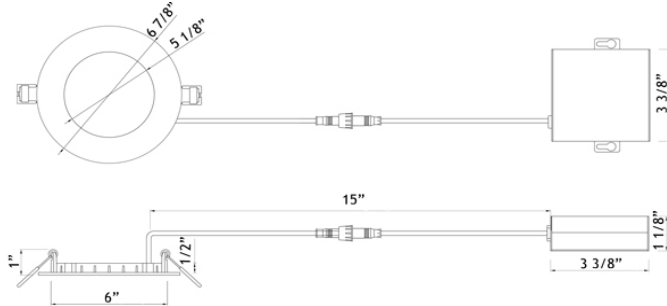

Type IC & Air-Tight

**DESCRIPTION**

6" Round Recessed LED With Integral Driver In Connection Box  
Single Color or 5 CCT

**FEATURES & BENEFITS**

- 1/2" Thick - Install Directly Under Ceiling Joists
- Type IC Rated - No Housing Required
- Driver Inside Connection Box - No Junction Box Needed
- 5 CCT Switchable Option - User Selectable Light Colors

**DIMENSIONS** ID 6" OD 6 7/8" Cut Out 6 1/8"

Fixture Thickness: 1/2"  
120V Triac Dimmable Driver Included

Project: \_\_\_\_\_

Location: \_\_\_\_\_

Model: \_\_\_\_\_ Qty: \_\_\_\_\_

Notes: \_\_\_\_\_

SPECIFICATION	
Applications	Renovations & New Construction
Energy Used	12 W
Color Temperature (K)	3000   4000   5 CCT
Light Output (lm)	800   820   800
Halogen Equivalent	75 W
Beam Angle	120°
CRI	80
Driver Input	120V AC 50/60 Hz
Dimming	TRIAC Dimmers 10% - 100%
Approved Location	Insulated Ceiling & Damp Locations
Air Tight	Yes
Ambient Temperature	-4° F (-20° C) to +104° F (+40° C)
Projected Life	70% Light Output at 50,000 Hours
Certification	cETLus, Energy Star
Warranty	3 Year

Stock trim - White  
Other Trim Colors Available By Custom Order

**ACCESSORIES**

Sold Separately

- 13" Mounting Plate Flat cat # **MP6-2**
- 26" Flat Rough-In Plates - cat # **RIP6**
- Flanged Plate with Hanger Bars - cat # **FRP6**
- Jumper Cable 10 ft. Maximum Extension 40 ft  
For single light color - cat # **JC-10**  
For 5CCT version - cat # **JC-5CCT-10**
- Goof Ring White OD 7 5/8" cat # **GR6**