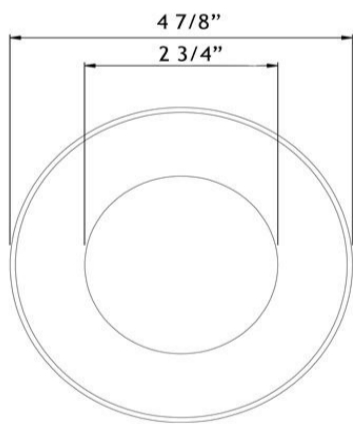

LED-S8W-xx-MT

4" Multi Fit LED 8W

DESCRIPTION

4" Multi LED - Fits in J-Box or Can
 Recessed Fixture Look Due to Very Thin Trim
 Round & Square Metal Magnetic Trims with Optional Colors

FEATURES & BENEFITS

Meets Fire Rating Code When Used in a Fire Rated J-Box
 Wet Location - Suitable For Showers & Outdoor
 5CCT User Selectable or single light color (3K or 4K) options
 CRI 90+ for True Color Rendering

DIMENSIONS ID 3 1/2" OD 4 7/8"