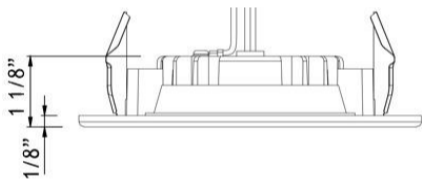

LED-S8W-xx-MT

4" Multi Fit LED 8W

DESCRIPTION

4" Multi LED - Fits in J-Box or Can
 Recessed Fixture Look Due to Very Thin Trim
 Round & Square Metal Magnetic Trims with Optional Colors

FEATURES & BENEFITS

Meets Fire Rating Code When Used in a Fire Rated J-Box
 Wet Location - Suitable For Showers & Outdoor
 5CCT User Selectable or single light color (3K or 4K) options
 CRI 90+ for True Color Rendering

DIMENSIONS ID 3 1/2" OD 4 7/8"