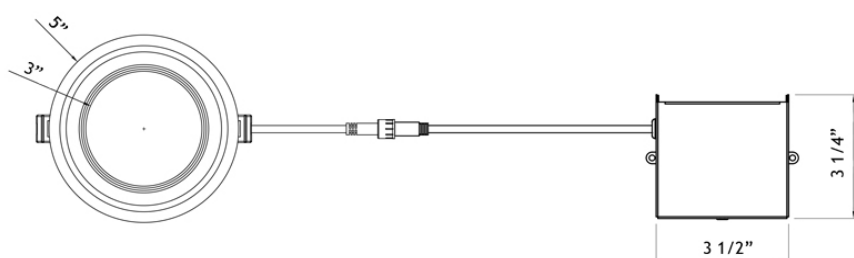

LED-S9W-5CCTWH-R-BF

4" Round Regressed Baffle Budget LED 9W 5CCT

Type IC & Air-Tight

DESCRIPTION

4" Round Regressed Baffle Budget LED With Integral Driver In Connection Box

FEATURES & BENEFITS

- 1/2" Deep** - Fits directly under joist
- 1/4" Regressed** with Baffle Reflector for Reduced Glare
- Type IC Rated** - No Housing Required
- Driver Inside Connection Box** - No Junction Box Needed
- 5 CCT** user selectable 2700K to 5000K

DIMENSIONS ID 4" OD 5" Depth: 1/2" Cut Out 4 1/8" to 4 1/4"

120V Triac Dimmable Driver Included

Project: _____

Location: _____

Model: _____ Qty: _____

Notes: _____

SPECIFICATION	
Applications	Renovations & New Construction
Energy Used	9 W
Color Temperature (K)	5 CCT: 2700 3000 3500 4000 5000
Light Output (lm)	685 720 770 780 760
Halogen Equivalent	75 W
Beam Angle	110°
CRI	80
Driver Input	120V AC 50/60 Hz
Dimming	TRIAC Dimmers 10% - 100%
Junction Box Volume	9.69 cubic inches / Max 5 No 12 AWG or 8 No 14 AWG
Approved Location	Insulated Ceiling & Damp Locations
Air Tight	Yes
Ambient Temperature	-4° F (-20° C) to +104° F (+40° C)
Projected Life	70% Light Output at 50,000 Hours
Certification	cETLus, Energy Star
Warranty	3 Year

ACCESSORIES Sold Separately

- [13" Mounting Plate Flat model # MP4-2](#)
- [13" Mounting Plate Flanged model # MP4](#)
- [26" Flat Rough-In Plates model # RIP412](#)
- [Flanged Plate with Hanger Bars model # FRP4](#)
- [Jumper Cable 10 ft. Model # JC-5CCT-10](#)
- [Goof Ring White OD 5 3/4" model # GR4](#)