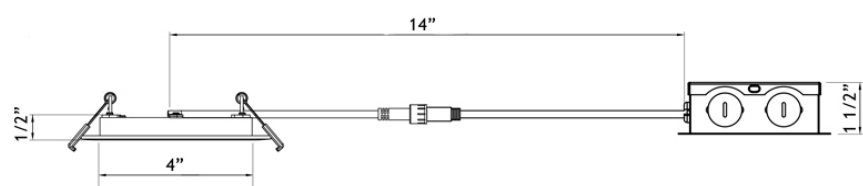

LED-S9W-5CCTWH-R-BF

4" Round Regressed Baffle Budget LED 9W 5CCT

Type IC & Air-Tight

DESCRIPTION

4" Round Regressed Baffle Budget LED With Integral Driver In Connection Box

FEATURES & BENEFITS

- 1/2" Deep** - Fits directly under joist
- 1/4" Regressed** with Baffle Reflector for Reduced Glare
- Type IC Rated** - No Housing Required
- Driver Inside Connection Box** - No Junction Box Needed
- 5 CCT** user selectable 2700K to 5000K

DIMENSIONS ID 4" OD 5" Depth: 1/2" Cut Out 4 1/8" to 4 1/4"

120V Triac Dimmable Driver Included

Project: _____

Location: _____

Model: _____ Qty: _____

Notes: _____

SPECIFICATION	
Applications	Renovations & New Construction
Energy Used	9 W
Color Temperature (K)	5 CCT: 2700 3000 3500 4000 5000
Light Output (lm)	685 720 770 780 760
Halogen Equivalent	75 W
Beam Angle	110°
CRI	80
Driver Input	120V AC 50/60 Hz
Dimming	TRIAC Dimmers 10% - 100%
Junction Box Volume	9.69 cubic inches / Max 5 No 12 AWG or 8 No 14 AWG
Approved Location	Insulated Ceiling & Damp Locations
Air Tight	Yes
Ambient Temperature	-4° F (-20° C) to +104° F (+40° C)
Projected Life	70% Light Output at 50,000 Hours
Certification	cETLus, Energy Star
Warranty	3 Year

ACCESSORIES Sold Separately

- [13" Mounting Plate Flat model # MP4-2](#)
- [13" Mounting Plate Flanged model # MP4](#)
- [26" Flat Rough-In Plates model # RIP412](#)
- [Flanged Plate with Hanger Bars model # FRP4](#)
- [Jumper Cable 10 ft. Model # JC-5CCT-10](#)
- [Goof Ring White OD 5 3/4" model # GR4](#)