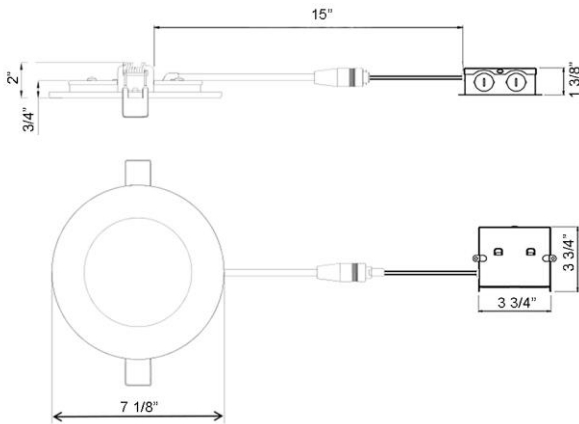

5/8" Thin - Install in Limited Ceiling Spaces

1 1/2" Spring Height for installations on 2 x 5/8" drywall

Plenum Rated Cable for Commercial Installations

Driver Inside Connection Box - No Junction Box Needed

5 CCT User Selectable Light Colors

CRI 90+ for True Color Rendering

DIMENSIONS ID 6" OD 7 1/8" Cut Out 6" to 6 1/4"

Fixture Thickness: 5/8"

120V Triac Dimmable Driver Included

ORDERING GUIDE

	CCT	Trim
LFR-6R-FE-12W-5CCT	5CCT	White
5CCT: 2700 - 3000 - 3500 - 4000 - 5000K		

INSTRUCTIONS FOR PROPER ASSEMBLY

Cut a circular opening in the gypsum ceiling such that the annular space between the ceiling membrane and the fixture does not exceed 1/8 inch. Ensure penetrations do not exceed 100 square inches in any 100 square feet of ceiling area. Install with a minimum separation of 4 feet between units. Maintain a minimum 1 inch space between the edge of the fixture and closest structural member.