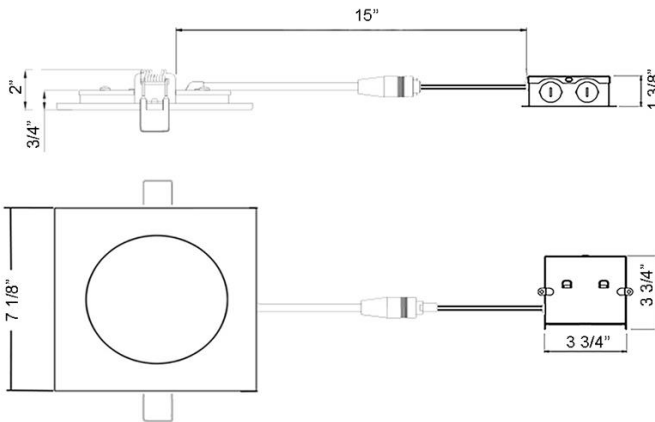

FEATURES & BENEFITS

2 Hour Fire Rated without additional housing or hardware

Type IC, Air-Tight & Wet Location - No Housing Required

All Steel Heat Resistant Casing provides up to 2 Hour Fire Protection

Intumescent Gasket for additional sealing in case of fire

Heavy Duty Steel Spring Clips for secure installation

5/8" Thin - Install in Limited Ceiling Spaces

1 1/2" Spring Height for installations on 2 x 5/8" drywall

Plenum Rated Cable for Commercial Installations

Driver Inside Connection Box - No Junction Box Needed

5 CCT User Selectable Light Colors

CRI 90+ for True Color Rendering

DIMENSIONS ID 6" OD 7 1/8" Square Cut Out 6" to 6 1/4"

Fixture Thickness: 5/8"

120V Triac Dimmable Driver Included

ORDERING GUIDE

	CCT	Trim
LFR-6S-FE-12W-5CCT	5CCT	White
5CCT: 2700 - 3000 - 3500 - 4000 - 5000K		

INSTRUCTIONS FOR PROPER ASSEMBLY

Cut a circular opening in the gypsum ceiling such that the annular space between the ceiling membrane and the fixture does not exceed 1/8 inch. Ensure penetrations do not exceed 100 square inches in any 100 square feet of ceiling area. Install with a minimum separation of 4 feet between units. Maintain a minimum 1 inch space between the edge of the fixture and closest structural member.

Project: _____

Location: _____

Qty: _____

Notes: _____

SPECIFICATION	
Applications	Multi-Family Residential, Basements & Commercial
Energy Used	12 W
Color Temperature (K)	2700 - 3000 - 3500 - 4000 - 5000
Light Output (lm)	1210 - 1230 - 1230 - 1220 - 1180
Halogen Equivalent	120 W
Beam Angle	110°
CRI	90+
Driver Input	120V AC 50/60 Hz
Dimming	TRIAC Dimmers 10% - 100%
Junction Box Volume	9.69 cubic inches / Max 5 No 12 AWG or 8 No 14 AWG
Approved Location	Insulated Ceiling & Wet Locations
Cable	FT6 / CMP Plenum Rated
Air Tight & Type IC	Yes
Ambient Temperature	-4°F (-20°C) to +104°F (+40°C)
Projected Life	70% Light Output at 50,000 Hours
Certification	cETLus
Fire Rating	UL 263-2011(R2022), STM E119-20 & CAN/ULC-S101-14
Warranty	3 Year