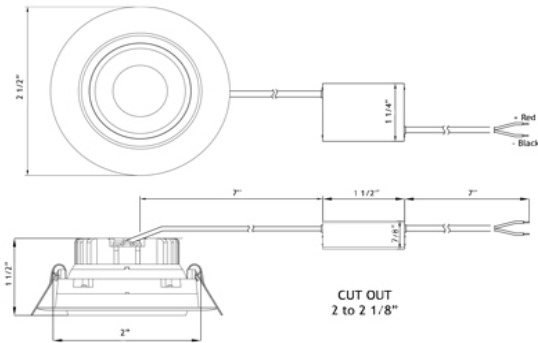

#### DESCRIPTION

2" 24V DC Input Eyeball Round Recessed Gimbal LED With DC Module For Regulating The Voltage & Current Unique & Patented Design: Gimbal Yet Air-Tight Without Housing Needed

#### MOUNTING

Cut Hole In Ceiling And Snap Fixture In Opening With Attached Spring Clips  
 Ceiling Clearance Required: 1 1/2"

**DIMENSIONS:** ID 2" OD 2 1/2" Cut Out 2" to 2 1/8"

DC Module Included

**ORDERING GUIDE** Example: **LL2G24V - 30K - WH**  
 CCT