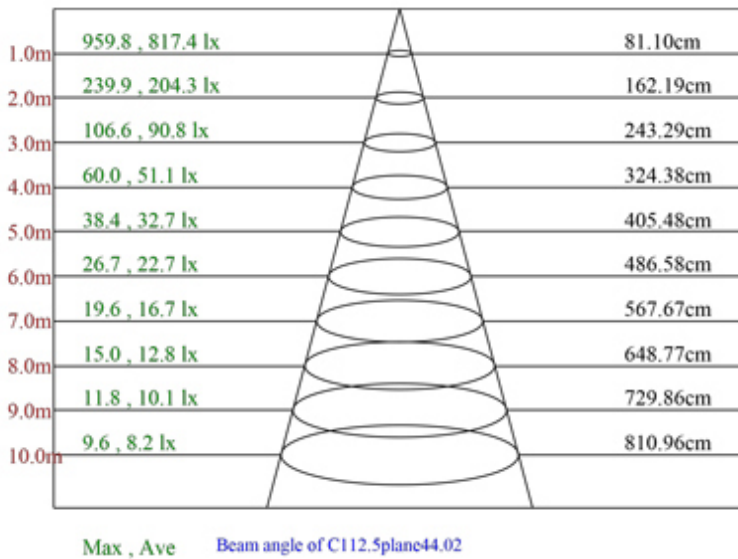

LED lighting facts
A Program of the U.S. DOE

Light Output (Lumens)	580
Watts	7.5
Lumens per Watt (Efficacy)	77.33
Color Accuracy Color Rendering Index (CRI)	93
Light Color Correlated Color Temperature (CCT)	2700 (Warm White)

PHOTOMETRIC DATA

MODEL:	LL3G-27K	LAMP FLUX:	583 LM
VOLTAGE:	120 V	LUMENS / POWER:	80 LM/W
POWER:	7.3 W	CENTRAL INTENSITY:	953 CD
PF:	0.994	BEAM ANGLE:	44 DEGREES

ORDERING GUIDE

Example: LL3G - 27K - WH

- LL3G - 27K -
- Trim Finish
- WH : White
 - BK : Black
 - BN : Brushed Nickel