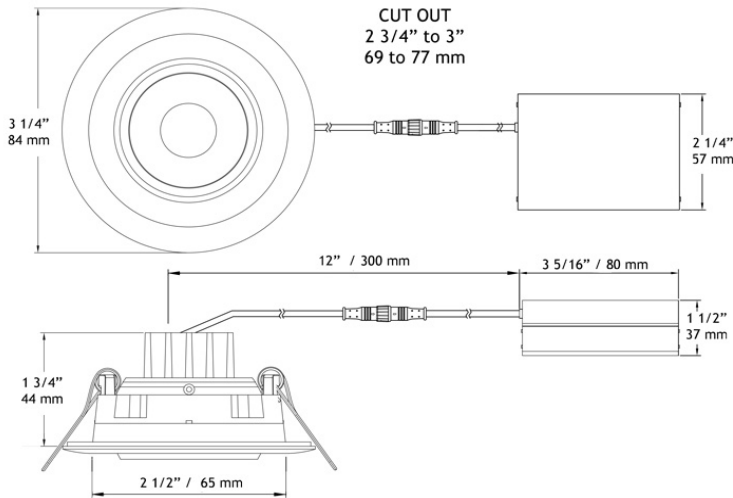

Type IC, Wet & Air-Tight

DESCRIPTION

Recessed 3" Gimbal Round LED With Integral Driver In Connection Box.
Fits Where No Other Recessed Fixture Can.
Unique Design: Gimbal Yet Air-Tight Without Housing Needed.

FEATURES & BENEFITS

1 3/4" Thin - Install Where Ceiling Space Is Limited.
Type IC Rated - No Housing Required
Fast & Easy To Install - Save On Labour
Driver Inside Connection Box - No Junction Box Needed
Directional Beam - Great for Sloped Ceilings and Highlighting Artwork
CRI 94 - True Colour Rendering

MOUNTING

Cut Hole In Ceiling And Snap Fixture In Opening With Attached Spring Clips.
Ceiling Clearance Required: 2 1/2" for Romex, 3 1/2" for MC or BX installations

COMPLIANCE

White

Brushed Nickel

Black

Warehouses

PHOTOMETRIC DATA

MODEL:	LL3G-27K	LAMP FLUX:	583 LM
VOLTAGE:	120 V	LUMENS / POWER:	80 LM/W
POWER:	7.3 W	CENTRAL INTENSITY:	953 CD
PF:	0.994	BEAM ANGLE:	44 DEGREES

ORDERING GUIDE

Example: LL3G - 27K - WH

- LL3G - 27K -
- Trim Finish
- WH : White
 - BK : Black
 - BN : Brushed Nickel