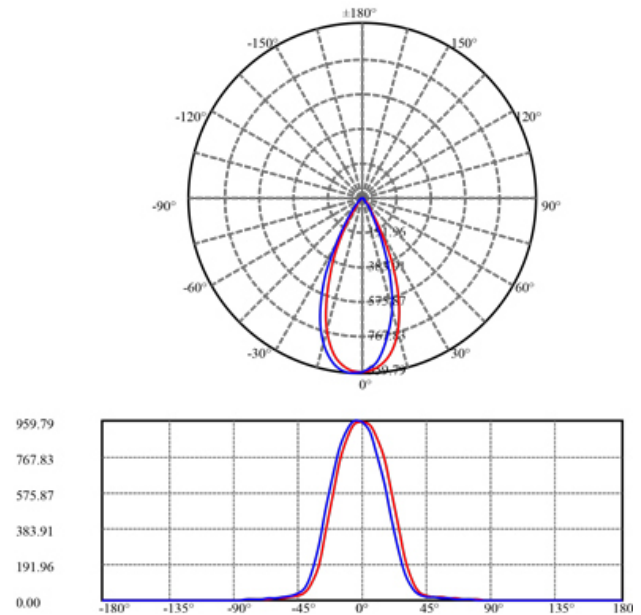

LED lighting facts
A Program of the U.S. DOE

Light Output (Lumens)	580
Watts	7.5
Lumens per Watt (Efficacy)	77.33
Color Accuracy Color Rendering Index (CRI)	93
Light Color Correlated Color Temperature (CCT)	2700 (Warm White)

PHOTOMETRIC DATA

MODEL:	LL3G-27K	LAMP FLUX:	583 LM
VOLTAGE:	120 V	LUMENS / POWER:	80 LM/W
POWER:	7.3 W	CENTRAL INTENSITY:	953 CD
PF:	0.994	BEAM ANGLE:	44 DEGREES

ORDERING GUIDE

Example: LL3G - 27K - WH

- LL3G - 27K -
- Trim Finish
- WH : White
 - BK : Black
 - BN : Brushed Nickel