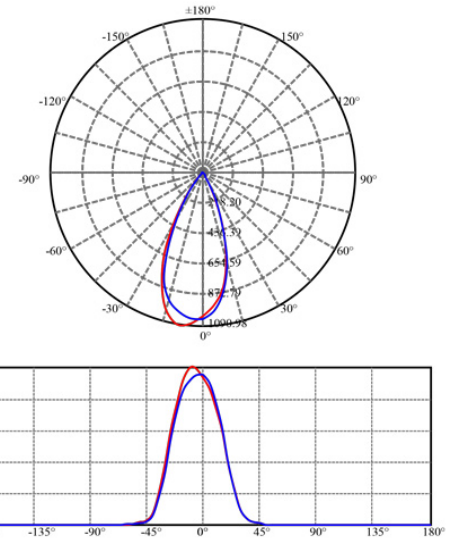

LED lighting facts
A Program of the U.S. DOE

Light Output (Lumens)	600
Watts	7.5
Lumens per Watt (Efficacy)	80
Color Accuracy Color Rendering Index (CRI)	93
Light Color Correlated Color Temperature (CCT)	3000 (Bright White)

Color temperature scale: 2700K (Warm White), 3000K (Bright White), 4500K (Daylight), 6500K.

All results are according to IESNA LM-79-2008: Approved Method for the Electrical and Photometric Testing of Solid-State Lighting. The U.S. Department of Energy (DOE) verifies product test data and results.

Visit www.lightingfacts.com for the Label Reference Guide.

Registration Number: K53C-1XMB2 (9/21/2016)
Model Number: LL3G-30K
Type: Luminaire - Downlight

PHOTOMETRIC DATA

MODEL:	LL3G-30K	LAMP FLUX:	613 LM
VOLTAGE:	120 V	LUMENS / POWER:	82 LM/W
POWER:	7.4 W	CENTRAL INTENSITY:	1022 CD
PF:	0.989	BEAM ANGLE:	47 DEGREES

Max , Ave Beam angle of C180plane47.90

ORDERING GUIDE

Example: LL3G - 30K - WH

LL3G - 30K - Trim Finish
WH : White
BK : Black
BN : Brushed Nickel

Order 277V - 347V Optional Driver Separately As cat # LLL-LD0716H

ACCESSORIES

Sold Separately

Low Volage Extension Cables
6ft - cat # EXC6, 20ft - cat # EXC20
Max 40 ft Extension Allowed

Rough-In Plates - cat # RIP3

Goof Ring White OD 4 1/2" - cat # GR3

Warehouses
Vancouver Toronto Las Vegas Naples Philadelphia Dallas Seattle

tel: 1-844-24-LOTUS (56887)

fax: 1-877-561-6306

www.lotusLEDlights.com