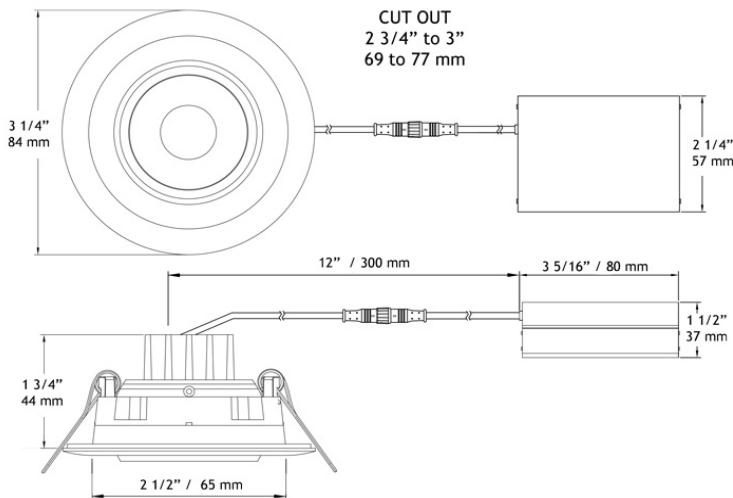

MOUNTING

Cut Hole In Ceiling And Snap Fixture In Opening With Attached Spring Clips.
Ceiling Clearance Required: 2 1/2" for Romex, 3 1/2" for MC or BX installations