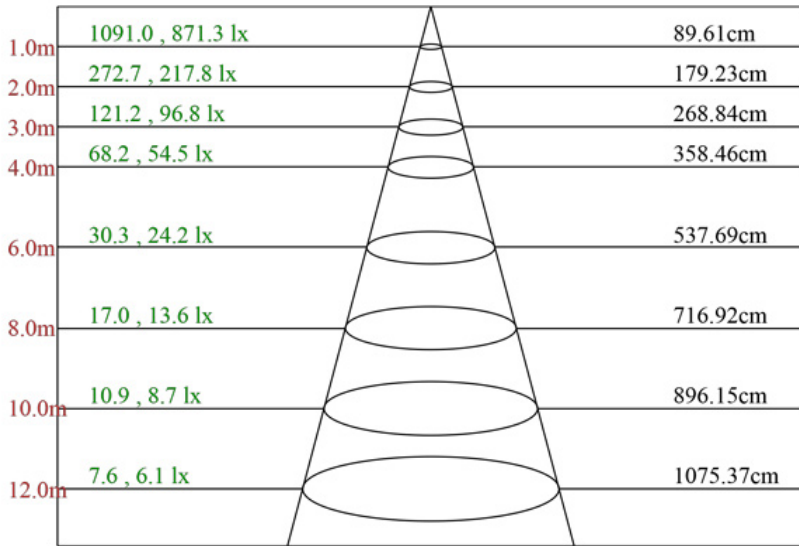

LED lighting facts
A Program of the U.S. DOE

Light Output (Lumens)	600
Watts	7.5
Lumens per Watt (Efficacy)	80
Color Accuracy Color Rendering Index (CRI)	93
Light Color Correlated Color Temperature (CCT)	3000 (Bright White)

Color temperature scale: 2700K (Warm White), 3000K (Bright White), 4500K (Daylight), 6500K.

All results are according to IESNA LM-79-2008: Approved Method for the Electrical and Photometric Testing of Solid-State Lighting. The U.S. Department of Energy (DOE) verifies product test data and results.

Visit www.lightingfacts.com for the Label Reference Guide.

Registration Number: K53C-1XMB2 (9/21/2016)
Model Number: LL3G-30K
Type: Luminaire - Downlight

PHOTOMETRIC DATA

MODEL:	LL3G-30K	LAMP FLUX:	613 LM
VOLTAGE:	120 V	LUMENS / POWER:	82 LM/W
POWER:	7.4 W	CENTRAL INTENSITY:	1022 CD
PF:	0.989	BEAM ANGLE:	47 DEGREES

Max , Ave Beam angle of C180plane47.90

ORDERING GUIDE

Example: LL3G - 30K - WH

LL3G - 30K - Trim Finish
WH : White
BK : Black
BN : Brushed Nickel

Order 277V - 347V Optional Driver Separately As cat # LLL-LD0716H

ACCESSORIES

Sold Separately

Low Volage Extension Cables
6ft - cat # EXC6, 20ft - cat # EXC20
Max 40 ft Extension Allowed

Rough-In Plates - cat # RIP3

Goof Ring White OD 4 1/2" - cat # GR3

Warehouses
Vancouver Toronto Las Vegas Naples Philadelphia Dallas Seattle

tel: 1-844-24-LOTUS (56887)

fax: 1-877-561-6306

www.lotusLEDlights.com