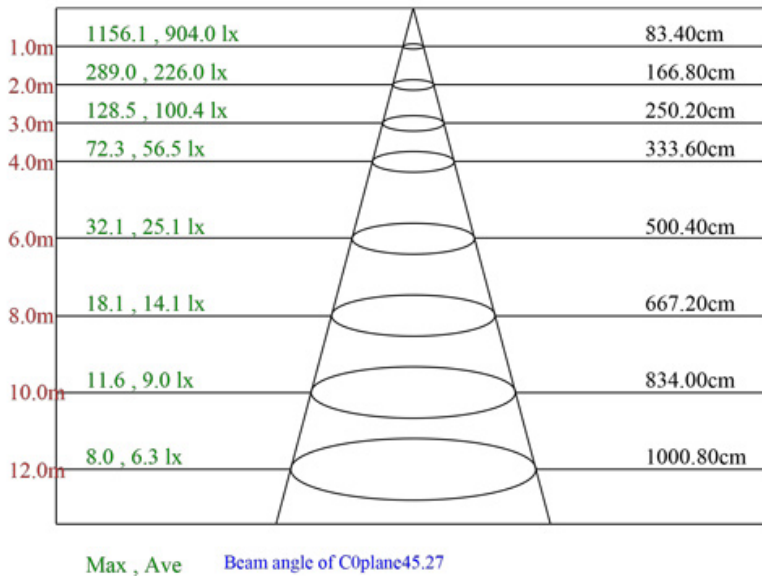

LED lighting facts
A Program of the U.S. DOE

Light Output (Lumens) **620**
Watts **7.5**
Lumens per Watt (Efficacy) **82.67**

Color Accuracy
Color Rendering Index (CRI) **93**

Light Color
Correlated Color Temperature (CCT) **4000 (Bright White)**

2700K 3000K 4500K 6500K

Warm White Bright White Daylight

All results are according to IESNA LM-79-2008: Approved Method for the Electrical and Photometric Testing of Solid-State Lighting. The U.S. Department of Energy (DOE) verifies product test data and results.

Visit www.lightingfacts.com for the Label Reference Guide.

Registration Number: K53C-JFNXLZ (9/21/2016)
Model Number: LL3G-41K
Type: Luminaire - Downlight

PHOTOMETRIC DATA

MODEL:	LL3G-41K	LAMP FLUX:	632 LM
VOLTAGE:	120 V	LUMENS / POWER:	86 LM/W
POWER:	7.34 W	CENTRAL INTENSITY:	1156 CD
PF:	0.999	BEAM ANGLE:	45 DEGREES

ORDERING GUIDE

Example: LL3G - 41K - WH

LL3G - 41K - Trim Finish
WH : White
BK : Black
BN : Brushed Nickel

Order 277V - 347V Optional Driver Separately As cat # LLL-LD0716H

ACCESSORIES

Sold Separately

Low Volage Extension Cables
6ft - cat # EXC6, 20ft - cat # EXC20
Max 40 ft Extension Allowed

Rough-In Plates - cat # RIP3

Goof Ring White OD 4 1/2" - cat # GR3

Warehouses
Vancouver Toronto Las Vegas Naples Philadelphia Dallas Seattle

tel: 1-844-24-LOTUS (56887)

fax: 1-877-561-6306

www.lotusLEDlights.com