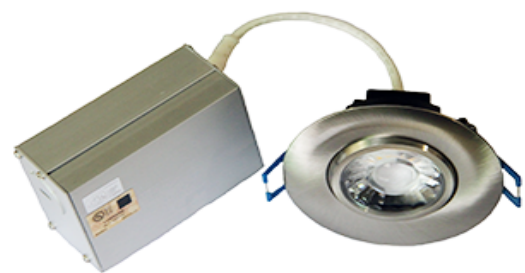

Driver Included