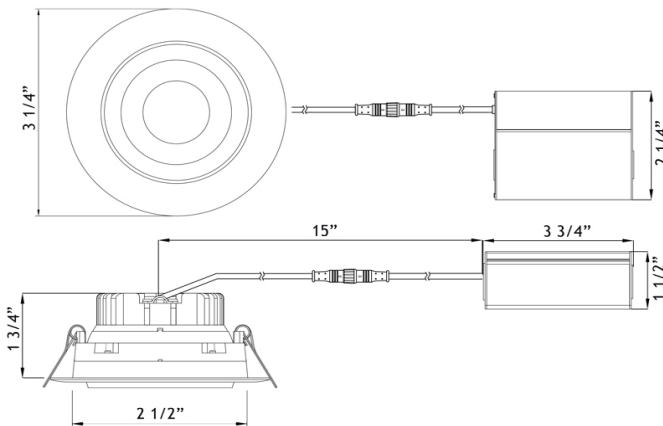

Type IC, Wet & Air-Tight

DESCRIPTION

3" Eyeball Gimbal Recessed Round LED With Integral Driver In Connection Box Fits Where No Other Recessed Fixture Can

Unique Design: Gimbal Yet Air-Tight Without Housing Needed

CRI 90+ for True Colour Rendering

MOUNTING

Cut Hole In Ceiling And Snap Fixture In Opening With Attached Spring Clips.

Ceiling Clearance Required: 2 1/2" for Romex, 3 1/2" for MC or BX installations

DIMENSIONS

ID 2 1/2" OD 3 1/4" Cut Out 2 3/4" to 3"

COMPLIANCE

Canadian Patent No. 2,967,954 and United States Patent Pending

Project: _____

Location: _____

Trim Finish: _____ Qty: _____

Notes: _____

SPECIFICATION	
Applications	Sloped Ceilings, Highlighting Artwork
Energy Used	7.5 W
Colour Temperature	4100 K
Light Output	630 lm
Halogen Equivalent	50 W
Beam Angle	38° Beam with 30° tilt and 360° rotation
CRI	90 +
Driver Input	120V AC or 277V-347V AC 50/60 Hz
Power Factor	0.95
Dimming	TRIAC Dimmers 5% - 100%
Approved Location	Insulated Ceiling & Wet Locations
IP Rating	IP 54
Air Tight	Yes
Ambient Temperature	-40° F (-40° C) to +104° F (+40° C)
Projected Life	70% Light Output at 50,000 Hours
Certification	cULus, Energy Star, T24
Warranty	10 Year on Residential 5 Year on Commercial Applications