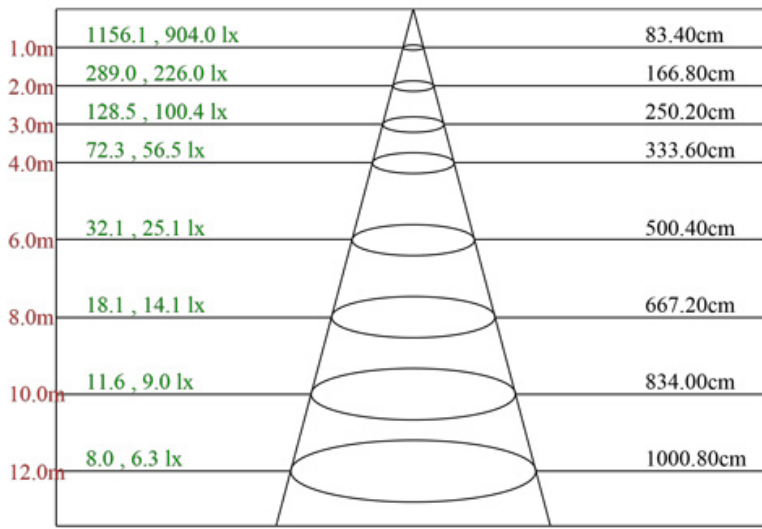

CHARACTERISTICS

Unique Design: 3" Eyeball Recessed Gimbal with 30° tilt and 360° rotation.

Yet Air-Tight Without Housing Needed.

Body: Durable, Die Cast Aluminum Alloy for Optimal Heat Dissipation.

Paint: Oil Based Spray Painted - Scratch Resistant And Smooth Finish.

LED: Epistar COB Custom Packaged by Hongli Tronic with LM80.

Guaranteed 98% Lumen Maintenance After 6,000 Hours.

Strict Binning To Ensure Consistent Light Colour. CRI 90 for True and Colour Rendering.

Driver: 4th Generation Lotus Designed. Field Proven Since 2011.

Connection Box: Patented Invention By Lotus LED Lights.

Saves Contractors Labour On Installation.

Testing: Every Single Driver Is Powered For Minimum 24 Hours Together With The

Fixture That It Is Shipped With. No Random Tests.

LED lighting facts
A Program of the U.S. DOE

Light Output (Lumens)	620
Watts	7.5
Lumens per Watt (Efficacy)	82.67
Color Accuracy Color Rendering Index (CRI)	93
Light Color Correlated Color Temperature (CCT)	4000 (Bright White)

Color scale: Warm White (2700K), Bright White (3000K), Daylight (4500K, 6500K)

Visit www.lightingfacts.com for the Label Reference Guide.

Registration Number: K53C-JFNXLZ (9/21/2016)
Model Number: LL3G-41K
Type: Luminaire - Downlight

PHOTOMETRIC DATA OF A LAB TESTED SAMPLE

MODEL:	LL3G-41K	LAMP FLUX:	632 LM
VOLTAGE:	120 V	LUMENS / POWER:	86 LM/W
POWER:	7.34 W	CENTRAL INTENSITY:	1156 CD
PF:	0.999	BEAM ANGLE:	45 DEGREES

Max , Ave Beam angle of C0plane 45.27