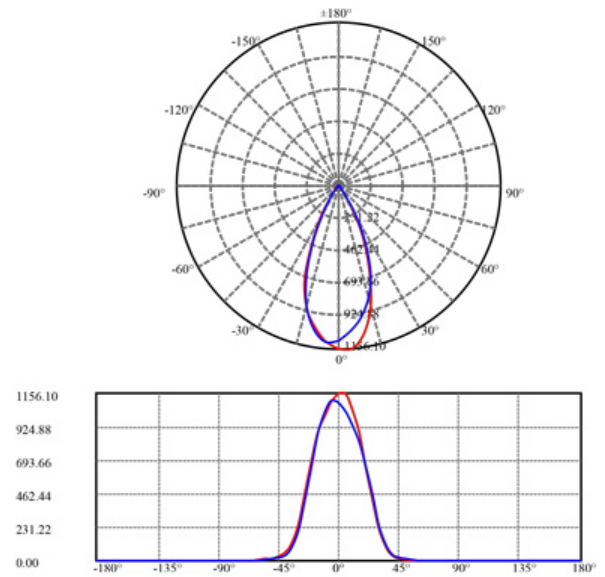

LED lighting facts
A Program of the U.S. DOE

Light Output (Lumens)	620
Watts	7.5
Lumens per Watt (Efficacy)	82.67
Color Accuracy Color Rendering Index (CRI)	93
Light Color Correlated Color Temperature (CCT)	4000 (Bright White)

Color scale: Warm White (2700K), Bright White (3000K), Daylight (4500K, 6500K)

Visit www.lightingfacts.com for the Label Reference Guide.

Registration Number: K53C-JFNXLZ (9/21/2016)
Model Number: LL3G-41K
Type: Luminaire - Downlight

PHOTOMETRIC DATA OF A LAB TESTED SAMPLE

MODEL:	LL3G-41K	LAMP FLUX:	632 LM
VOLTAGE:	120 V	LUMENS / POWER:	86 LM/W
POWER:	7.34 W	CENTRAL INTENSITY:	1156 CD
PF:	0.999	BEAM ANGLE:	45 DEGREES

Max , Ave Beam angle of C0plane 45.27