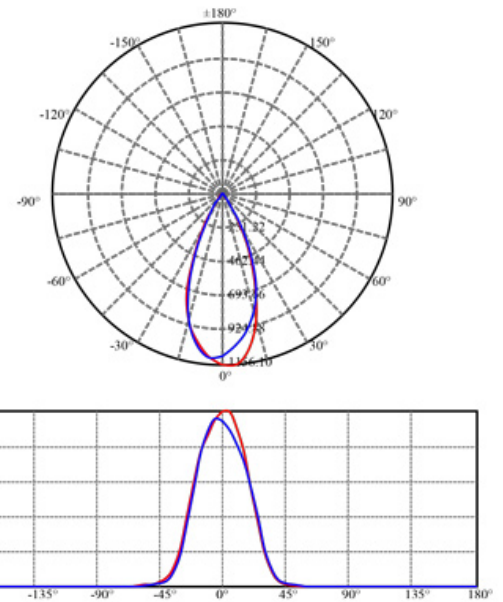

LED lighting facts
A Program of the U.S. DOE

Light Output (Lumens) **620**
Watts **7.5**
Lumens per Watt (Efficacy) **82.67**

Color Accuracy
Color Rendering Index (CRI) **93**

Light Color
Correlated Color Temperature (CCT) **4000 (Bright White)**

2700K 3000K 4500K 6500K

Warm White Bright White Daylight

All results are according to IESNA LM-79-2008: Approved Method for the Electrical and Photometric Testing of Solid-State Lighting. The U.S. Department of Energy (DOE) verifies product test data and results.

Visit www.lightingfacts.com for the Label Reference Guide.

Registration Number: K53C-JFNXLZ (9/21/2016)
Model Number: LL3G-41K
Type: Luminaire - Downlight

PHOTOMETRIC DATA

MODEL:	LL3G-41K	LAMP FLUX:	632 LM
VOLTAGE:	120 V	LUMENS / POWER:	86 LM/W
POWER:	7.34 W	CENTRAL INTENSITY:	1156 CD
PF:	0.999	BEAM ANGLE:	45 DEGREES

ORDERING GUIDE

Example: LL3G - 41K - WH

LL3G - 41K - Trim Finish
WH : White
BK : Black
BN : Brushed Nickel

Order 277V - 347V Optional Driver Separately As cat # LLL-LD0716H

ACCESSORIES

Sold Separately

Low Volage Extension Cables
6ft - cat # EXC6, 20ft - cat # EXC20
Max 40 ft Extension Allowed

Rough-In Plates - cat # RIP3

Goof Ring White OD 4 1/2" - cat # GR3

Warehouses
Vancouver Toronto Las Vegas Naples Philadelphia Dallas Seattle

tel: 1-844-24-LOTUS (56887)

fax: 1-877-561-6306

www.lotusLEDlights.com