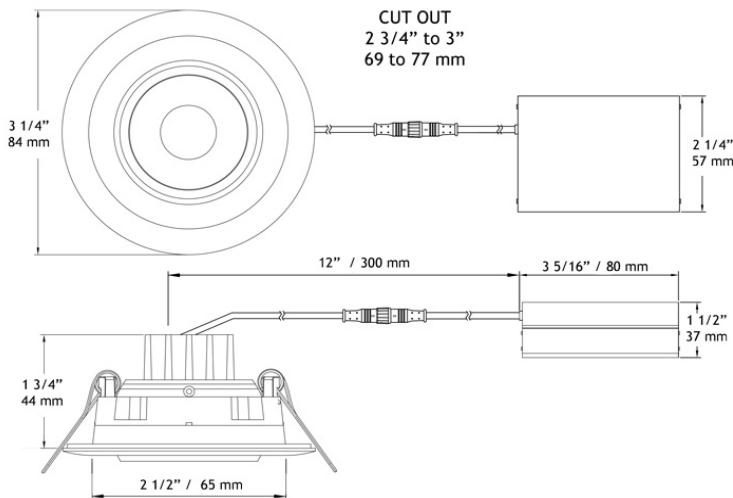

#### DESCRIPTION

Recessed 3" Gimbal Round LED With Integral Driver In Connection Box.  
Fits Where No Other Recessed Fixture Can.  
**Unique Design: Gimbal Yet Air-Tight Without Housing Needed.**

#### FEATURES & BENEFITS

- 1 3/4" Thin** - Install Where Ceiling Space Is Limited.
- Type IC Rated** - No Housing Required
- Fast & Easy To Install** - Save On Labour
- Driver Inside Connection Box** - No Junction Box Needed
- Directional Beam** - Great for Sloped Ceilings and Highlighting Artwork
- CRI 92** - True Colour Rendering

#### MOUNTING

Cut Hole In Ceiling And Snap Fixture In Opening With Attached Spring Clips.  
Ceiling Clearance Required: 2 1/2" for Romex, 3 1/2" for MC or BX installations

Project: \_\_\_\_\_

Location: \_\_\_\_\_