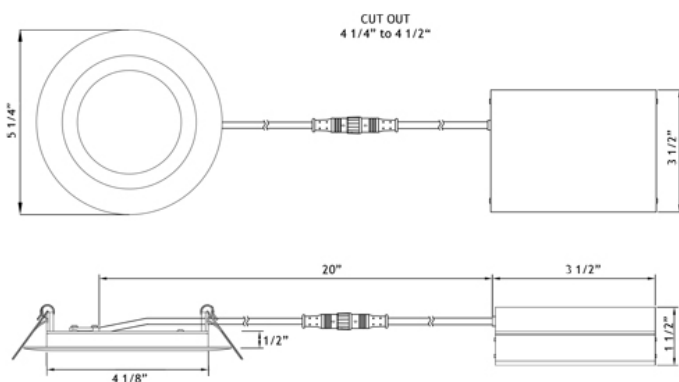

**LL4R**

**4" Round Ultimate Super Thin Recessed LED 13.5W**

**Type IC, Wet & Air-Tight**

**DESCRIPTION**

4" Round Recessed LED With Integral Driver In Connection Box  
Fits Where No Other Recessed Fixture Can

**FEATURES & BENEFITS**

- 1/2" Deep - Install Directly Under Joists, Maximum Layout Flexibility
- Wider Trim - No Goof Rings Needed For Covering Old 4" Holes
- Driver Inside Connection Box - No Junction Box Needed
- Fast & Easy To Install - Save On Labor
- Type IC Rated - No Housing Required
- CRI 90 + for True Color Rendering

**MOUNTING**

Cut Hole In Ceiling And Snap Fixture In Opening With Attached Spring Clips. Ceiling Clearance Required For Driver: 2 1/2"

**DIMENSIONS :** ID 4 1/8" OD 5 1/4" Cut Out 4 1/4" to 4 1/2"

120V TRIAC Dimmable  
Driver Included

**AVAILABLE TRIMS**

**ACCESSORIES**

Sold Separately

Low Voltage Extension Cables. Max 40 ft Allowed

[6ft - model # EXC6](#)

[20ft - model # EXC20](#)

[13" Mounting Plate Flat model # MP4-2](#)

[13" Mounting Plate Flanged model # MP4](#)