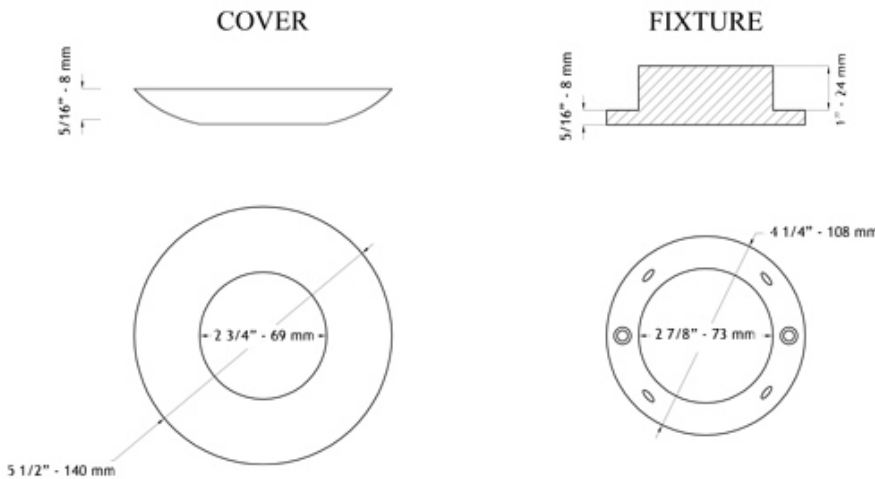

MOUNTING

Connect The Wires In The Previously Installed Junction Box.
Quick Connectors Included.
Screw The Fixture Into The J-Box.
Push The Face Plate Against The Fixture By Placing The Hooks Into
The Four Openings, Then Turn Clockwise To Tighten And Lock In Place.

Project: _____

Location: _____

Trim Finish: _____ Qty: _____

Notes: _____

SPECIFICATION	
Applications	J-Box Ceiling Mount
Energy Used	11 W
Colour Temperature	4100 K
Light Output	650 lm
Halogen Equivalent	60 W
Beam Angle	110°
CRI	93
Input Voltage	120V AC 50/60 Hz
Power Factor	0.98
Dimming	TRIAC Dimmers 5% - 100%
Approved Location	Wet & Damp Locations
Air Tight	Yes
Ambient Temperature	-40° F (-40° C) to +104° F (+40° C)
Projected Life	70% Light Output at 50,000 Hours
Certification	cULus, Energy Star, T24
Warranty	10 Year on Residential 5 Year on Commercial Applications