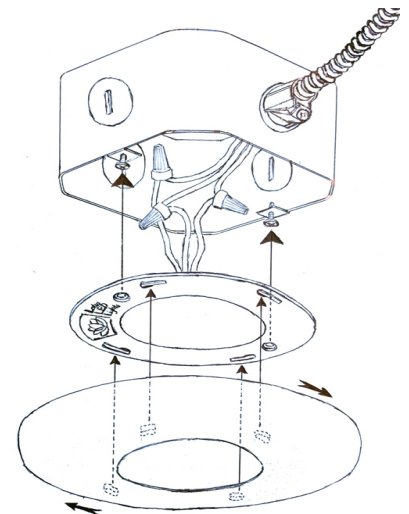

Air-Tight & Wet Location

DESCRIPTION

J-Box Mount LED fixtures with integral LEDs and built-in driver.
Twist & Lock Cover.

FEATURES & BENEFITS

- 1" Thin - Fits In 1 1/2" Deep J-Box
- CRI 93 - True Colour Rendering
- IP44 Wet Location Rated - Suitable For Showers & Soffits

MOUNTING

Connect The Wires In The Previously Installed Junction Box.
Quick Connectors Included.
Screw The Fixture Into The J-Box.
Push The Face Plate Against The Fixture By Placing The Hooks Into
The Four Openings, Then Turn Clockwise To Tighten And Lock In Place.

Project: _____

Location: _____

Trim Finish: _____ Qty: _____

Notes: _____

SPECIFICATION	
Applications	J-Box Ceiling Mount
Energy Used	11 W
Colour Temperature	4100 K
Light Output	650 lm
Halogen Equivalent	60 W
Beam Angle	110°
CRI	93
Input Voltage	120V AC 50/60 Hz
Power Factor	0.98
Dimming	TRIAC Dimmers 5% - 100%
Approved Location	Wet & Damp Locations
Air Tight	Yes
Ambient Temperature	-40° F (-40° C) to +104° F (+40° C)
Projected Life	70% Light Output at 50,000 Hours
Certification	cULus, Energy Star, T24
Warranty	10 Year on Residential 5 Year on Commercial Applications