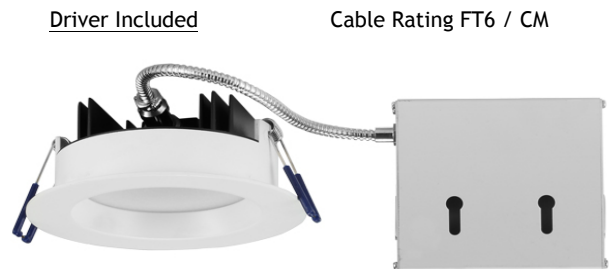

MOUNTING

Cut Hole In Ceiling And Snap Fixture In Opening With Attached Spring Clips.
2" Above Ceiling Clearance Required. Quick connectors Included.

DIMENSIONS ID 4" OD 5" Cut Out 4" to 4 1/4"