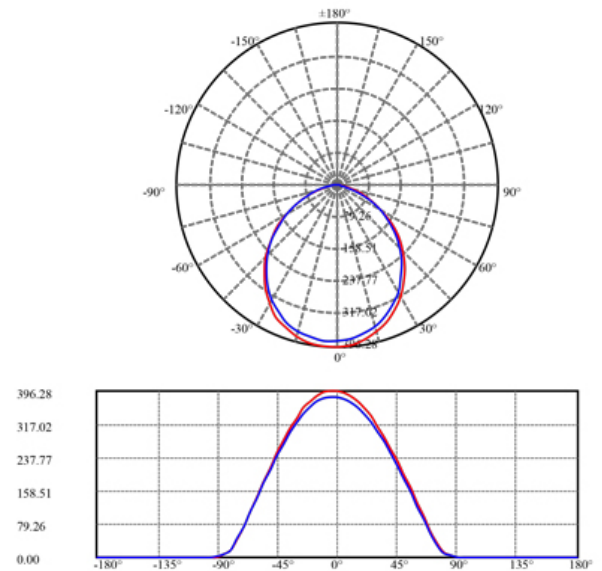

Together With The Fixture That It Is Shipped With. No Random Tests.

**PHOTOMETRIC DATA**

MODEL:	LL4RR-27K	LAMP FLUX:	951 LM
VOLTAGE:	120 V	LUMENS / POWER:	66 LM/W
POWER:	14.4 W	CENTRAL INTENSITY:	396 CD
PF:	0.99	BEAM ANGLE:	103 DEGREES