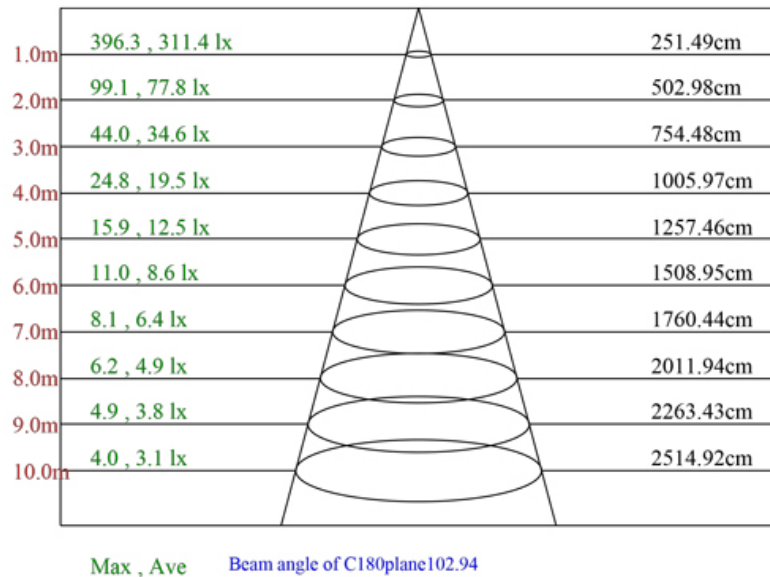

**Driver:** 4th Generation Lotus Designed. Field Proven Since 2011.

**Connection Box:** Patented Invention By Lotus LED Lights.

Saves Contractors Labour On Installation.

**Testing:** Every Single Driver Is Powered For Minimum 24 Hours

Together With The Fixture That It Is Shipped With. No Random Tests.

**PHOTOMETRIC DATA**

MODEL:	LL4RR-27K	LAMP FLUX:	951 LM
VOLTAGE:	120 V	LUMENS / POWER:	66 LM/W
POWER:	14.4 W	CENTRAL INTENSITY:	396 CD
PF:	0.99	BEAM ANGLE:	103 DEGREES