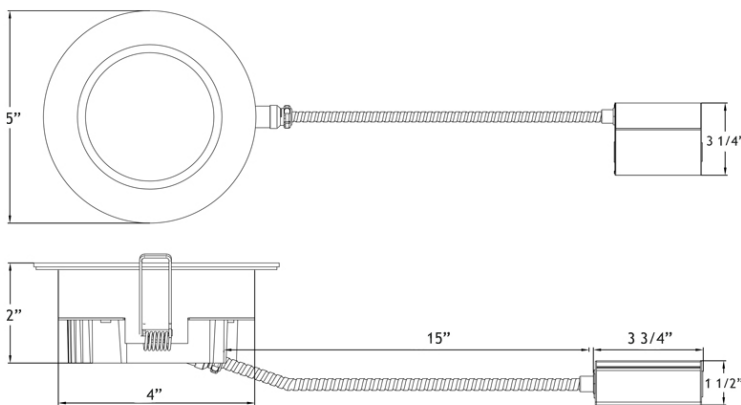

#### DESCRIPTION

Recessed 4" Round LED With Integral Driver In Connection Box.  
Commercial Grade Quality With Architectural Design.

#### MOUNTING

Cut Hole In Ceiling And Snap Fixture In Opening With Attached Spring Clips.  
2" Above Ceiling Clearance Required. Quick connectors Included.

**DIMENSIONS** ID 4" OD 5" Cut Out 4" to 4 1/4"

Together With The Fixture That It Is Shipped With. No Random Tests.

**PHOTOMETRIC DATA**

MODEL:	LL4RR-27K	LAMP FLUX:	951 LM
VOLTAGE:	120 V	LUMENS / POWER:	66 LM/W
POWER:	14.4 W	CENTRAL INTENSITY:	396 CD
PF:	0.99	BEAM ANGLE:	103 DEGREES