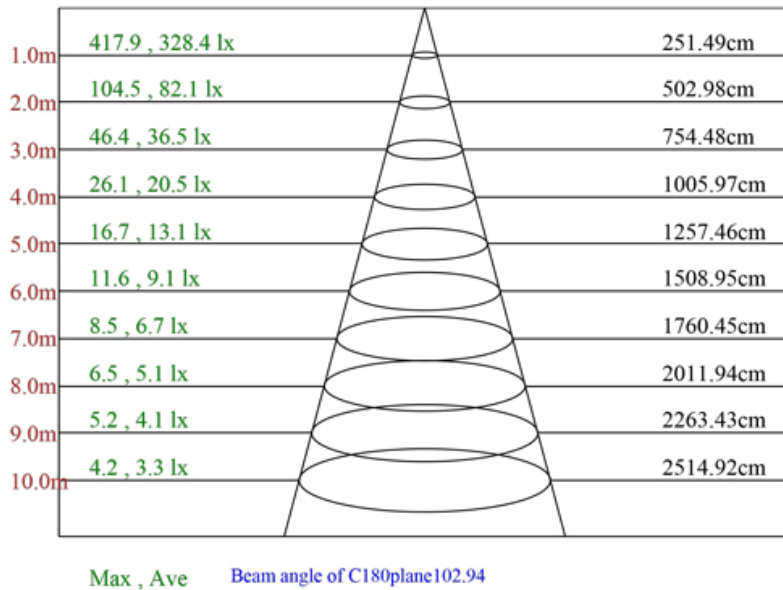

PHOTOMETRIC DATA

MODEL: LL4RR-30K LAMP FLUX: 1003 LM
 VOLTAGE: 120 V LUMENS / POWER: 70 LM/W
 POWER: 14.4 W CENTRAL INTENSITY: 418 CD
 PF: 0.99 BEAM ANGLE: 103 DEGREES

ORDERING GUIDE

Example: LL4RR - 30K - WH