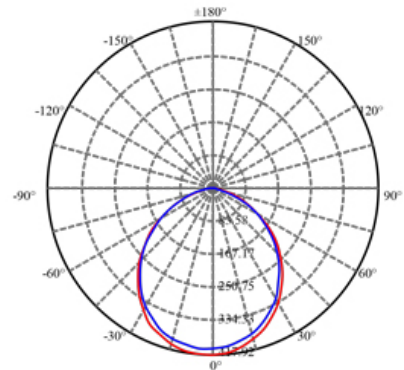

PHOTOMETRIC DATA

MODEL: LL4RR-30K LAMP FLUX: 1003 LM
 VOLTAGE: 120 V LUMENS / POWER: 70 LM/W
 POWER: 14.4 W CENTRAL INTENSITY: 418 CD
 PF: 0.99 BEAM ANGLE: 103 DEGREES

ORDERING GUIDE

Example: LL4RR - 30K - WH