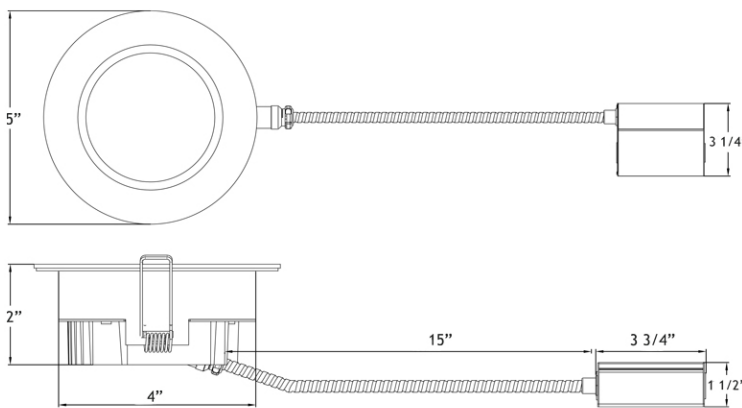

Type IC, Air-Tight, Wet & Plenum

Project: _____

Location: _____

Trim Finish: _____ Qty: _____

Notes: _____

DESCRIPTION

Recessed 4" Round LED With Integral Driver In Connection Box.
Commercial Grade Quality With Architectural Design.

FEATURES & BENEFITS

- 2" Thin - Fits In Tight Ceiling Spaces
- Type IC Rated - No Housing Required
- Fast & Easy To Install - Save On Labour
- Open Plenum Rated - Suitable For Commercial Installations
- Driver Inside Connection Box - No Junction Box Needed
- CRI 90+ for True Colour Rendering
- Wet Location Approved

MOUNTING

Cut Hole In Ceiling And Snap Fixture In Opening With Attached Spring Clips.
2" Above Ceiling Clearance Required. Quick connectors Included.

DIMENSIONS ID 4" OD 5" Cut Out 4" to 4 1/4"

| SPECIFICATION | |
|---------------------|---|
| Applications | Recessed Ceiling Mount |
| Energy Used | 14.5 W |
| Colour Temperature | 3000 K |
| Light Output | 1000 lm |
| Halogen Equivalent | 90 W |
| Beam Angle | 100° |
| CRI | 90 + |
| Input Voltage | 120V AC or 277V-347V AC |
| Power Factor | 0.99 |
| Dimming | TRIAC Dimmers 5% - 100% |
| Approved Location | Insulated Ceilings, Open Plenum, Wet |
| IP Rating | IP 54 |
| Air Tight | Yes |
| Ambient Temperature | -40° F (-40° C) to +104° F (+40° C) |
| Projected Life | 70% Light Output at 50,000 Hours |
| Certification | cULus, Energy Star, T24 |
| Warranty | 10 Year on Residential 5 Year on Commercial Applications |

PHOTOMETRIC DATA

MODEL: LL4RR-30K LAMP FLUX: 1003 LM
 VOLTAGE: 120 V LUMENS / POWER: 70 LM/W
 POWER: 14.4 W CENTRAL INTENSITY: 418 CD
 PF: 0.99 BEAM ANGLE: 103 DEGREES

ORDERING GUIDE

Example: LL4RR - 30K - WH