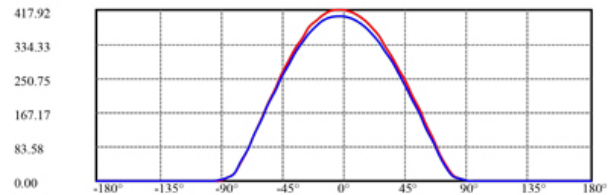

MOUNTING

Cut Hole In Ceiling And Snap Fixture In Opening With Attached Spring Clips.
2" Above Ceiling Clearance Required. Quick connectors Included.

DIMENSIONS ID 4" OD 5" Cut Out 4" to 4 1/4"

| SPECIFICATION | |
|---------------------|---|
| Applications | Recessed Ceiling Mount |
| Energy Used | 14.5 W |
| Colour Temperature | 3000 K |
| Light Output | 1000 lm |
| Halogen Equivalent | 90 W |
| Beam Angle | 100° |
| CRI | 90 + |
| Input Voltage | 120V AC or 277V-347V AC |
| Power Factor | 0.99 |
| Dimming | TRIAC Dimmers 5% - 100% |
| Approved Location | Insulated Ceilings, Open Plenum, Wet |
| IP Rating | IP 54 |
| Air Tight | Yes |
| Ambient Temperature | -40° F (-40° C) to +104° F (+40° C) |
| Projected Life | 70% Light Output at 50,000 Hours |
| Certification | cULus, Energy Star, T24 |
| Warranty | 10 Year on Residential 5 Year on Commercial Applications |

PHOTOMETRIC DATA

MODEL: LL4RR-30K LAMP FLUX: 1003 LM
 VOLTAGE: 120 V LUMENS / POWER: 70 LM/W
 POWER: 14.4 W CENTRAL INTENSITY: 418 CD
 PF: 0.99 BEAM ANGLE: 103 DEGREES

ORDERING GUIDE

Example: LL4RR - 30K - WH