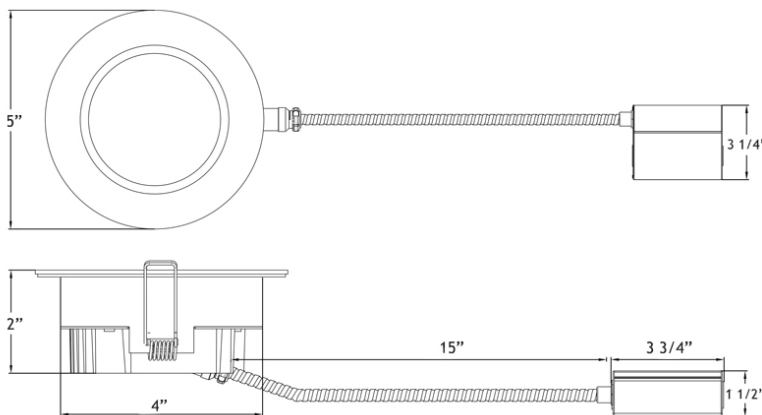

**Type IC, Air-Tight, Wet & Plenum**

Project: \_\_\_\_\_

Location: \_\_\_\_\_

Trim Finish: \_\_\_\_\_ Qty: \_\_\_\_\_

Notes: \_\_\_\_\_

**DESCRIPTION**

 Recessed 4" Round LED With Integral Driver In Connection Box.  
 Commercial Grade Quality With Architectural Design.

**MOUNTING**

 Cut Hole In Ceiling And Snap Fixture In Opening With Attached Spring Clips.  
 2" Above Ceiling Clearance Required. Quick connectors Included.

**DIMENSIONS** ID 4" OD 5" Cut Out 4" to 4 1/4"

Together With The Fixture That It Is Shipped With. No Random Tests.

**PHOTOMETRIC DATA**

MODEL:	LL4RR-40K	LAMP FLUX:	1020 LM
VOLTAGE:	120 V	LUMENS / POWER:	71 LM/W
POWER:	14.4 W	CENTRAL INTENSITY:	425 CD
PF:	0.99	BEAM ANGLE:	103 DEGREES