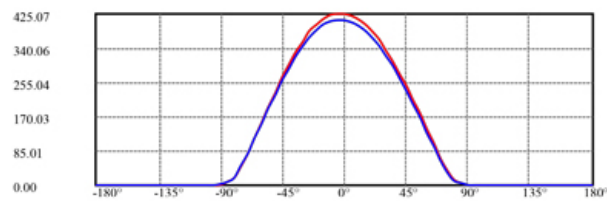

ORDERING GUIDE

Example: LL4RR - 40K - WH

LL4RR - 40K - Trim Finish
WH : White
BK : Black

Order 277V - 347V Optional Driver Separately As cat # LLL-LD1535HR

ACCESSORIES

Flat Rough-In Plates - cat # RIP4

Flanged Rough-In Plates - cat # LRP4

Goof Ring OD 5 3/4"
White cat # GR4; Black cat # GR4-BK

Warehouses

Vancouver Toronto Las Vegas Naples Philadelphia Dallas Seattle Chicago Denver

tel: 1-844-24-LOTUS (56887)

fax: 1-877-561-6306

www.lotusLEDlights.com