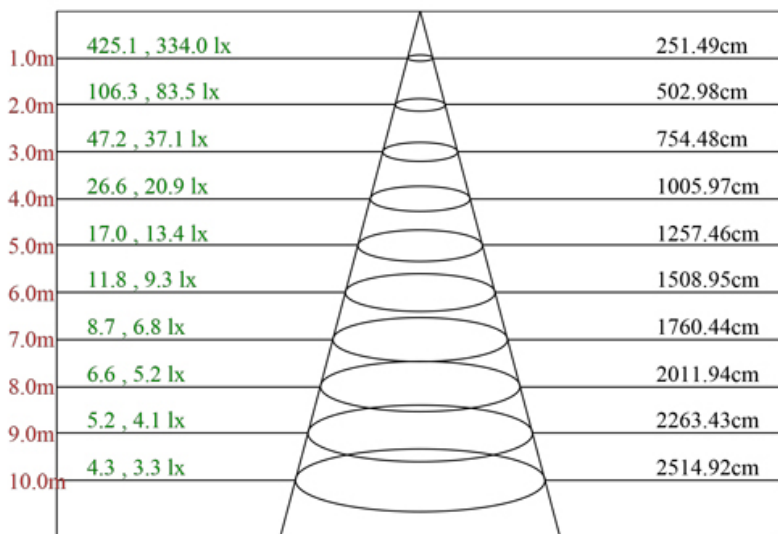

Together With The Fixture That It Is Shipped With. No Random Tests.

**PHOTOMETRIC DATA**

MODEL:	LL4RR-40K	LAMP FLUX:	1020 LM
VOLTAGE:	120 V	LUMENS / POWER:	71 LM/W
POWER:	14.4 W	CENTRAL INTENSITY:	425 CD
PF:	0.99	BEAM ANGLE:	103 DEGREES