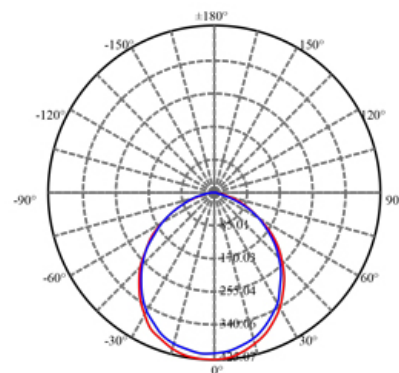

ORDERING GUIDE

Example: LL4RR - 40K - WH

LL4RR - 40K - Trim Finish
WH : White
BK : Black

Order 277V - 347V Optional Driver Separately As cat # LLL-LD1535HR

ACCESSORIES

Flat Rough-In Plates - cat # RIP4

Flanged Rough-In Plates - cat # LRP4

Goof Ring OD 5 3/4"
White cat # GR4; Black cat # GR4-BK

Warehouses

Vancouver Toronto Las Vegas Naples Philadelphia Dallas Seattle Chicago Denver

tel: 1-844-24-LOTUS (56887)

fax: 1-877-561-6306

www.lotusLEDlights.com