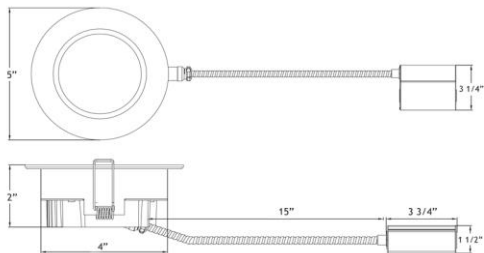

Type IC, Air-Tight, Wet & Plenum Rated

DESCRIPTION

4" Round Recessed LED With Integral Driver In Connection Box
Commercial Grade Quality With Architectural Design

FEATURES & BENEFITS

2" Deep - Install Where Ceiling Space Is Limited
Single CCT 2700K, 3000K, 4000K, Dim to Warm or 5CCT options CRI 90+ for True Color Rendering
Type IC Rated - No Housing Required - Save on Labour
Driver Inside Connection Box - No Junction Box Needed
Armored Cable & Metal Connectors - Open Plenum Rated

MOUNTING

Cut Hole In Ceiling And Snap Fixture In Opening With Attached Spring Clips. Ceiling Clearance Required: 2"

DIMENSIONS: ID 4" OD 5" Cut Out 4" to 4 1/4"

120V TRIAC Dimmable Driver Included

Optional 120V-347V Driver 0-10V Dimmable

LL4RR

4" Round Regressed Open Plenum LED 14.5W

Project: _____

Location: _____

Model #: _____ Qty: _____

Notes: _____

SPECIFICATION	
Applications	Recessed Ceiling Mount
Power	14.5 W
Single CCT Models (K)	2700 3000 4000 Dim to Warm 3000-1800K
Light Output White Trim (lm)	950 1000 1020 850
5 CCT Models (K)	2700 3000 3500 4000 5000
Light Output White Trim (lm)	860 910 960 990 960
Halogen Equivalent	90 W
Beam Angle	90°
CRI	90 +
Default Driver Input	120V AC Triac Dimmable
Optional Driver Input	120V-347V AC 0-10V Dimmable
Junction Box Wire Capacity	Max 5 No 12 AWG or 8 No 14 AWG
Power Factor	0.98
Approved Location	Insulated Ceilings, Open Plenum, Wet Locations
IP Rating	IP 54
Air Tight	Yes
Ambient Temperature	-40°F (-40°C) to +104°F (+40°C)
Projected Life	70% Light Output at 50,000 Hours
Certification	cULus, Energy Star (except DTW & 5CCT)
Warranty	10 Year Residential / 5 Year Commercial