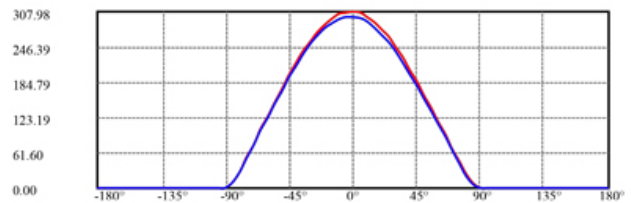

Project: _____

Location: _____

Trim Finish: _____ Qty: _____

Notes: _____

SPECIFICATION	
Applications	Recessed Ceiling, Showers & Soffits
Energy Used	13.5 W
Colour Temperature	2700 K
Light Output	800 lm
Halogen Equivalent	75 W
Beam Angle	110°
CRI	80 +
Driver Input	120V AC or 277V-347V AC
Power Factor	0.98
Dimming	TRIAC Dimmers 5% - 100%
Approved Location	Insulated Ceiling, Wet & Damp Locations
IP Rating	IP 54
Air Tight	Yes
Ambient Temperature	-40° F (-40° C) to +104° F (+40° C)
Projected Life	70% Light Output at 50,000 Hours
Certification	cULus, Energy Star
Warranty	10 Year on Residential 5 Year on Commercial Applications

PHOTOMETRIC DATA OF A LAB TESTED SAMPLE

MODEL:	LL4S-27K	LAMP FLUX:	801 LM
VOLTAGE:	120 V	LUMENS / POWER:	60 LM/W
POWER:	13.4 W	CENTRAL INTENSITY:	308 CD
PF:	0.99	BEAM ANGLE:	106 DEGREES

ORDERING GUIDE

Example: LL4S - 27K - WH