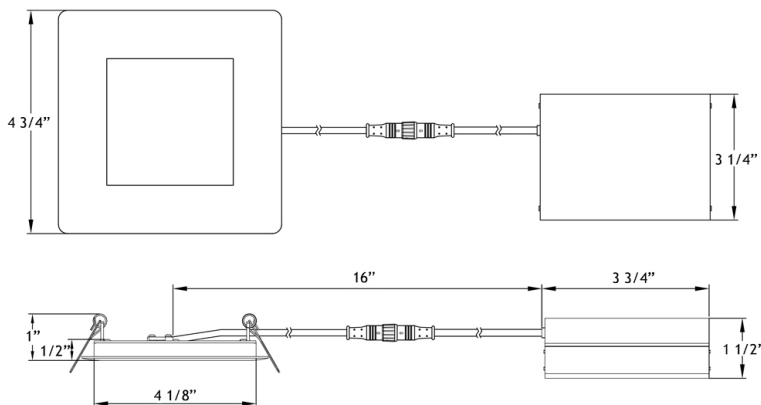

Type IC, Wet & Air-Tight

DESCRIPTION

4" Square Recessed LED With Integral Driver In Connection Box.
Fits Where No Other Recessed Fixture Can.

FEATURES & BENEFITS

- 1/2" Thin - Install Directly Under Joists, Maximum Layout Flexibility
- Driver Inside Connection Box - No Junction Box Needed
- Round Back - Easy Hole Drilling and Alignment
- Type IC Rated - No Housing Required
- Wet Location Approved

MOUNTING

Cut Hole In Ceiling And Snap Fixture In Opening With Attached Spring Clips.
2" Above Ceiling Clearance Required For Driver.

DIMENSIONS

ID 4 1/8" OD 4 3/4" Square Cut Out 4 1/8" to 4 1/4"

COMPLIANCE

Project: _____

Location: _____

Trim Finish: _____ Qty: _____

Notes: _____

SPECIFICATION	
Applications	Recessed Ceiling, Showers & Soffits
Energy Used	13.5 W
Colour Temperature	2700 K
Light Output	800 lm
Halogen Equivalent	75 W
Beam Angle	110°
CRI	80 +
Driver Input	120V AC or 277V-347V AC
Power Factor	0.98
Dimming	TRIAC Dimmers 5% - 100%
Approved Location	Insulated Ceiling, Wet & Damp Locations
IP Rating	IP 54
Air Tight	Yes
Ambient Temperature	-40° F (-40° C) to +104° F (+40° C)
Projected Life	70% Light Output at 50,000 Hours
Certification	cULus, Energy Star
Warranty	10 Year on Residential 5 Year on Commercial Applications

PHOTOMETRIC DATA OF A LAB TESTED SAMPLE

MODEL:	LL4S-27K	LAMP FLUX:	801 LM
VOLTAGE:	120 V	LUMENS / POWER:	60 LM/W
POWER:	13.4 W	CENTRAL INTENSITY:	308 CD
PF:	0.99	BEAM ANGLE:	106 DEGREES

ORDERING GUIDE

Example: LL4S - 27K - WH