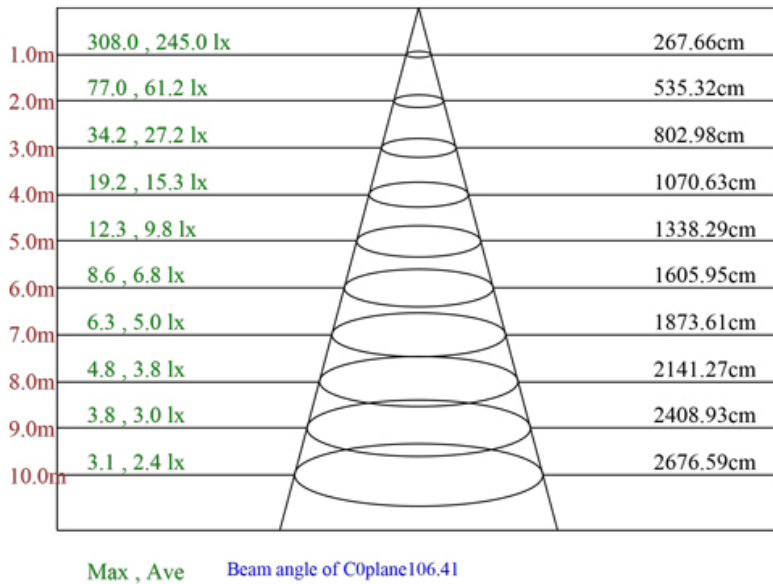

PHOTOMETRIC DATA OF A LAB TESTED SAMPLE

MODEL:	LL4S-27K	LAMP FLUX:	801 LM
VOLTAGE:	120 V	LUMENS / POWER:	60 LM/W
POWER:	13.4 W	CENTRAL INTENSITY:	308 CD
PF:	0.99	BEAM ANGLE:	106 DEGREES

ORDERING GUIDE

Example: LL4S - 27K - WH