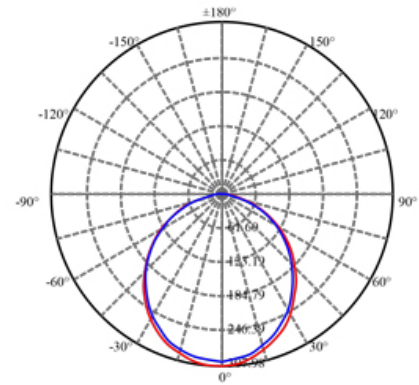

PHOTOMETRIC DATA OF A LAB TESTED SAMPLE

MODEL:	LL4S-27K	LAMP FLUX:	801 LM
VOLTAGE:	120 V	LUMENS / POWER:	60 LM/W
POWER:	13.4 W	CENTRAL INTENSITY:	308 CD
PF:	0.99	BEAM ANGLE:	106 DEGREES

ORDERING GUIDE

Example: LL4S - 27K - WH