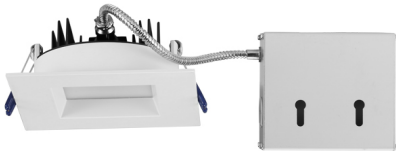

Lotus
LED
Lights

Type IC, Air-Tight, Wet & Plenum

DESCRIPTION

4" Square Recessed LED With Integral Driver In Connection Box
Commercial Grade Quality With Architectural Design

FEATURES & BENEFITS

2" Deep - Install Where Ceiling Space Is Limited
Type IC Rated - No Housing Required
CRI 90+ for True Color Rendering
Fast & Easy To Install - Save On Labor
Driver Inside Connection Box - No Junction Box Needed
Armored Cable & Metal Connectors - Open Plenum Rated

MOUNTING

Cut Hole In Ceiling And Snap Fixture In Opening With Attached Spring Clips. Ceiling Clearance Required: 2"

DIMENSIONS: ID 4" OD 5" Sq. Cut Out 4" to 4 1/4"

120V TRIAC Dimmable Driver Included

Optional 120V-347V Driver 0-10V Dimmable

Order Separately as
Cat # **LLL-LD1535TR**

ORDERING GUIDE Example: **LL4SR - 30K - WH**

	CCT	Trim Finish	
LL4SR	-	-	
2700K	27K	WH	White
3000K	30K	BK	Black
4000K	40K		

LL4SR

4" Square Regressed 2nd Gen Plenum LED 14.5W

Project: _____

Location: _____

Cat #:

Qty: _____

Notes: _____

SPECIFICATION	
Applications	Recessed Ceiling Mount
Energy Used	14.5 W
Color Temperature	2700 3000 4000
Light Output	850 900 950
Halogen Equivalent	90 W
Beam Angle	90°
CRI	90 +
Default Driver Input	120V AC Triac Dimmable
Optional Driver Input	120V-347V AC 0-10V Dimmable
Junction Box Wire Capacity	Max 5 No 12 AWG or 8 No 14 AWG
Power Factor	0.98
Approved Location	Insulated Ceilings, Open Plenum, Wet
IP Rating	IP 54
Air Tight	Yes
Ambient Temperature	-40°F (-40°C) to +104°F (+40°C)
Projected Life	70% Light Output at 50,000 Hours
Certification	cULus, Energy Star
Warranty	10 Year Residential / 5 Year Commercial