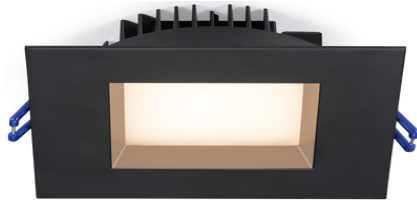

Lotus
LED
Lights

Type IC, Air-Tight, Wet & Plenum

DESCRIPTION

4" Square Recessed LED With Integral Driver In Connection Box
Commercial Grade Quality With Architectural Design

FEATURES & BENEFITS

2" Deep - Install Where Ceiling Space Is Limited
Type IC Rated - No Housing Required
CRI 90+ for True Color Rendering
Fast & Easy To Install - Save On Labor
Driver Inside Connection Box - No Junction Box Needed
Armored Cable & Metal Connectors - Open Plenum Rated

MOUNTING

Cut Hole In Ceiling And Snap Fixture In Opening With Attached Spring Clips. Ceiling Clearance Required: 2"

DIMENSIONS: ID 4" OD 5" Sq. Cut Out 4" to 4 1/4"

120V TRIAC Dimmable Driver Included

Optional 120V-347V Driver 0-10V Dimmable

Order Separately as
Cat # **LLL-LD1535TR**

ORDERING GUIDE Example: **LL4SR - 30K - WH**

	CCT	Trim Finish	
LL4SR	-	-	
2700K	27K	WH	White
3000K	30K	BK	Black
4000K	40K		

LL4SR

4" Square Regressed 2nd Gen Plenum LED 14.5W

Project: _____

Location: _____

Cat #:

Qty: _____

Notes: _____

SPECIFICATION	
Applications	Recessed Ceiling Mount
Energy Used	14.5 W
Color Temperature	2700 3000 4000
Light Output	850 900 950
Halogen Equivalent	90 W
Beam Angle	90°
CRI	90 +
Default Driver Input	120V AC Triac Dimmable
Optional Driver Input	120V-347V AC 0-10V Dimmable
Junction Box Wire Capacity	Max 5 No 12 AWG or 8 No 14 AWG
Power Factor	0.98
Approved Location	Insulated Ceilings, Open Plenum, Wet
IP Rating	IP 54
Air Tight	Yes
Ambient Temperature	-40°F (-40°C) to +104°F (+40°C)
Projected Life	70% Light Output at 50,000 Hours
Certification	cULus, Energy Star
Warranty	10 Year Residential / 5 Year Commercial