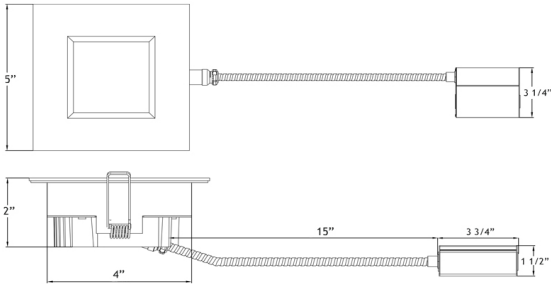

Lotus
LED
Lights

Type IC, Air-Tight, Wet & Plenum

DESCRIPTION

4" Square Recessed LED With Integral Driver In Connection Box
Commercial Grade Quality With Architectural Design

FEATURES & BENEFITS

2" Deep - Install Where Ceiling Space Is Limited
Type IC Rated - No Housing Required
CRI 90+ for True Color Rendering
Fast & Easy To Install - Save On Labor
Driver Inside Connection Box - No Junction Box Needed
Armored Cable & Metal Connectors - Open Plenum Rated

MOUNTING

Cut Hole In Ceiling And Snap Fixture In Opening With Attached Spring Clips. Ceiling Clearance Required: 2"

DIMENSIONS: ID 4" OD 5" Sq. Cut Out 4" to 4 1/4"

120V TRIAC Dimmable Driver Included

Optional 120V-347V Driver 0-10V Dimmable

AVAILABLE TRIMS

White

Black

ACCESSORIES

Sold Separately

Armored Low Voltage Extensions
10ft - cat # **MEC10**
FT6 / CMP rated. Max 40 ft Allowed

26" Flat Rough-In Plates - cat # **RIP4**

13" Flat Rough-In Plate - cat # **MP4-2**