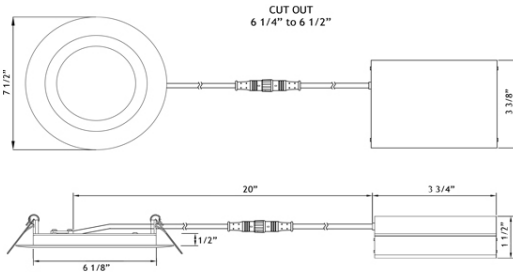

6" Round Ultimate Super Thin Recessed LED 17W

Type IC, Wet & Air-Tight

DESCRIPTION

6" Round Recessed LED With Integral Driver In Connection Box
Fits Where No Other Recessed Fixture Can

FEATURES & BENEFITS

- 1/2" Deep - Install Directly Under Joists, Maximum Layout Flexibility
- Wider Trim - No Goof Rings Needed For Covering Old 6" Holes
- Driver Inside Connection Box - No Junction Box Needed
- Fast & Easy To Install - Save On Labor
- Type IC Rated - No Housing Required
- CRI 90 + for True Color Rendering

MOUNTING

Cut Hole In Ceiling And Snap Fixture In Opening With Attached Spring Clips. Ceiling Clearance Required For Driver: 1 1/2"

DIMENSIONS ID 6 1/8" OD 7 1/2" Cut Out 6 1/4" to 6 1/2"

120V TRIAC Dimmable

AVAILABLE TRIMS

White

Black

Brushed Nickel

Brushed Copper

ACCESSORIES

Sold Separately

Low Voltage Extension Cables
6ft - cat # **EXC6**, 20ft - cat # **EXC20**
Max 40 ft Allowed. FT4 / CMR rated