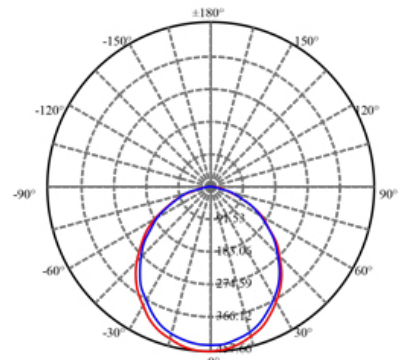

Saves Contractors Labour On Installation.

**Testing:** Every Single Driver Is Powered For Minimum 24 Hours

Together With The Fixture That It Is Shipped With. No Random Tests.

**PHOTOMETRIC DATA**

MODEL:	LL6RR-27K	LAMP FLUX:	1150 LM
VOLTAGE:	120 V	LUMENS / POWER:	68 LM/W
POWER:	16.97 W	CENTRAL INTENSITY:	458 CD
PF:	0.98	BEAM ANGLE:	105 DEGREES