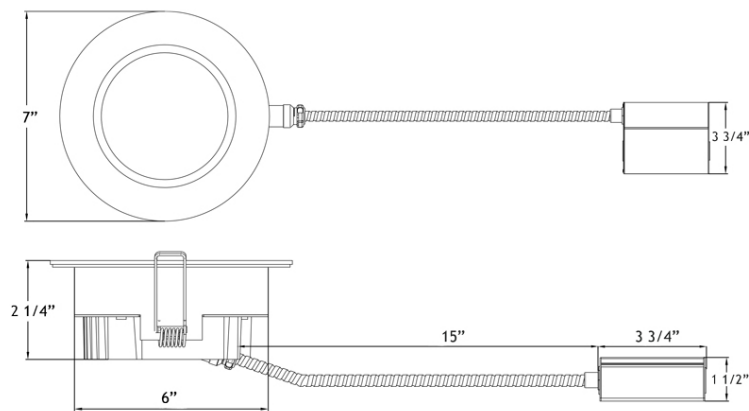

#### DESCRIPTION

Recessed 6" Round LED With Integral Driver In Connection Box.  
Commercial Grade Quality With Architectural Design.

#### DIMENSIONS

ID 6"    OD 7"    Cut Out 6" to 6 1/4"