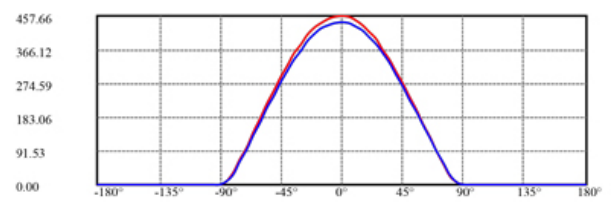

Saves Contractors Labour On Installation.

**Testing:** Every Single Driver Is Powered For Minimum 24 Hours

Together With The Fixture That It Is Shipped With. No Random Tests.

**PHOTOMETRIC DATA**

MODEL:	LL6RR-27K	LAMP FLUX:	1150 LM
VOLTAGE:	120 V	LUMENS / POWER:	68 LM/W
POWER:	16.97 W	CENTRAL INTENSITY:	458 CD
PF:	0.98	BEAM ANGLE:	105 DEGREES