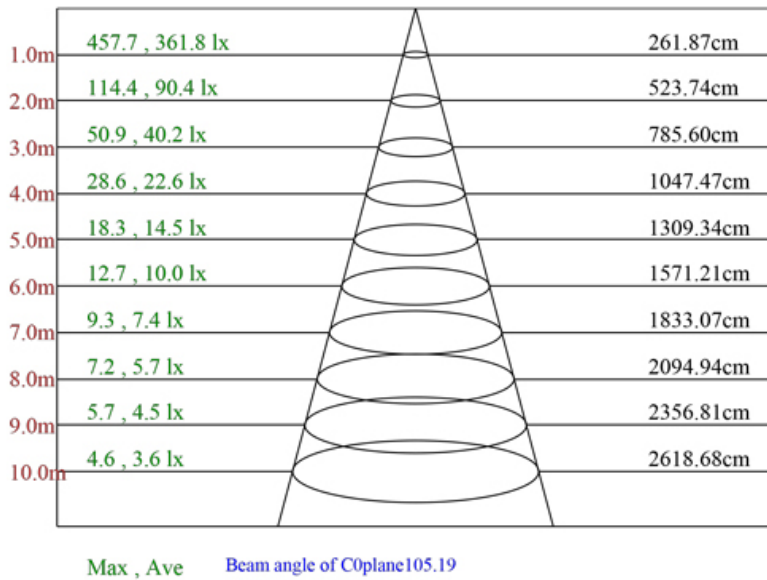

Saves Contractors Labour On Installation.

**Testing:** Every Single Driver Is Powered For Minimum 24 Hours

Together With The Fixture That It Is Shipped With. No Random Tests.

**PHOTOMETRIC DATA**

MODEL:	LL6RR-27K	LAMP FLUX:	1150 LM
VOLTAGE:	120 V	LUMENS / POWER:	68 LM/W
POWER:	16.97 W	CENTRAL INTENSITY:	458 CD
PF:	0.98	BEAM ANGLE:	105 DEGREES