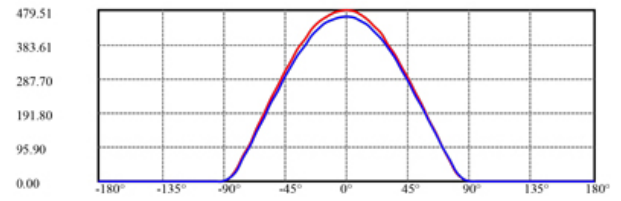

PHOTOMETRIC DATA

MODEL:	LL6RR-30K	LAMP FLUX:	1205 LM
VOLTAGE:	120 V	LUMENS / POWER:	71 LM/W
POWER:	16.97 W	CENTRAL INTENSITY:	498 CD
PF:	0.98	BEAM ANGLE:	105 DEGREES

ORDERING GUIDE

Example: **LL6RR - 30K - WH**