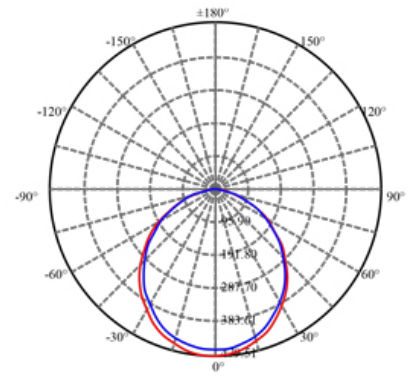

PHOTOMETRIC DATA

MODEL:	LL6RR-30K	LAMP FLUX:	1205 LM
VOLTAGE:	120 V	LUMENS / POWER:	71 LM/W
POWER:	16.97 W	CENTRAL INTENSITY:	498 CD
PF:	0.98	BEAM ANGLE:	105 DEGREES

ORDERING GUIDE

Example: **LL6RR - 30K - WH**