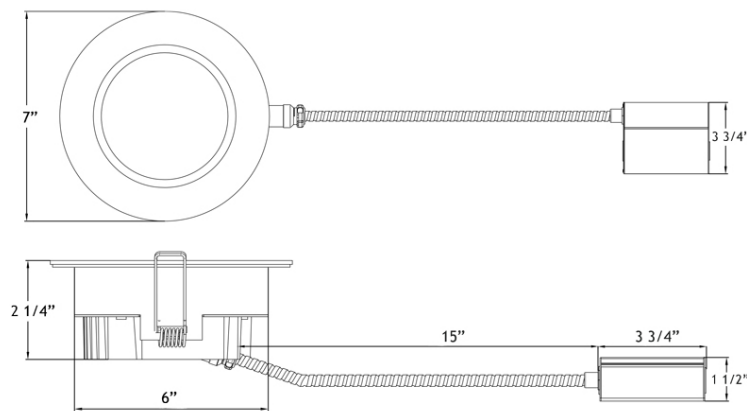

Type IC, Air-Tight, Wet & Plenum

DESCRIPTION

Recessed 6" Round LED With Integral Driver In Connection Box.
Commercial Grade Quality With Architectural Design.

FEATURES & BENEFITS

- 2 1/4" Thin** - Fits In Tight Ceiling Spaces
- Type IC Rated** - No Housing Required
- Fast & Easy To Install** - Save On Labour
- Open Plenum Rated** - Suitable For Commercial Installations
- Driver Inside Connection Box** - No Junction Box Needed
- CRI 90+** for True Colour Rendering
- Wet Location Approved**

MOUNTING

Cut Hole In Ceiling And Snap Fixture In Opening With Attached Spring Clips.
2 1/4" Above Ceiling Clearance Required. Quick connectors Included.

DIMENSIONS

ID 6" OD 7" Cut Out 6" to 6 1/4"

COMPLIANCE

Project: _____

Location: _____

Trim Finish: _____ Qty: _____

Notes: _____

SPECIFICATION	
Applications	Recessed Ceiling Mount
Energy Used	17 W
Colour Temperature	3000 K
Light Output	1200 lm
Halogen Equivalent	100 W
Beam Angle	100°
CRI	90 +
Input Voltage	120V AC or 277V-347V AC
Power Factor	0.99
Dimming	TRIAC Dimmers 5% - 100%
Approved Location	Insulated Ceilings, Open Plenum, Wet
IP Rating	IP 54
Air Tight	Yes
Ambient Temperature	-40° F (-40° C) to +104° F (+40° C)
Projected Life	70% Light Output at 50,000 Hours
Certification	cULus, Energy Star, T24
Warranty	10 Year on Residential 5 Year on Commercial Applications

PHOTOMETRIC DATA

MODEL:	LL6RR-30K	LAMP FLUX:	1205 LM
VOLTAGE:	120 V	LUMENS / POWER:	71 LM/W
POWER:	16.97 W	CENTRAL INTENSITY:	498 CD
PF:	0.98	BEAM ANGLE:	105 DEGREES

ORDERING GUIDE

Example: **LL6RR - 30K - WH**