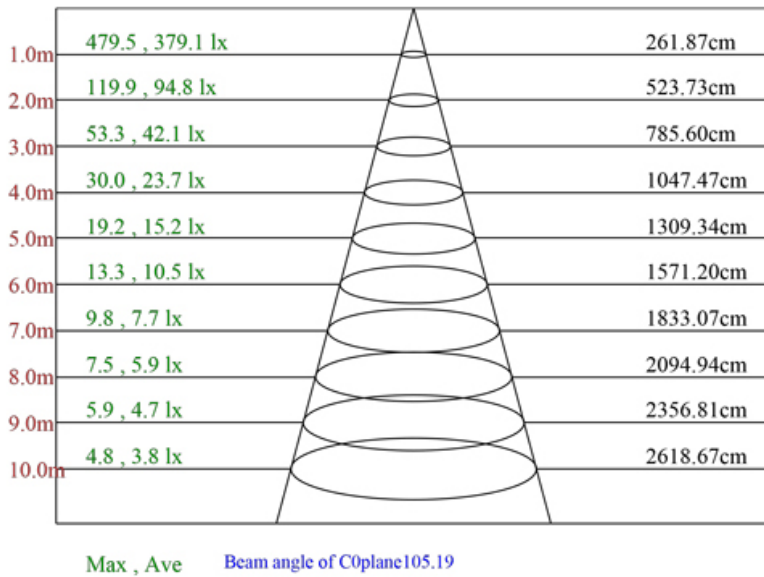

PHOTOMETRIC DATA

MODEL:	LL6RR-30K	LAMP FLUX:	1205 LM
VOLTAGE:	120 V	LUMENS / POWER:	71 LM/W
POWER:	16.97 W	CENTRAL INTENSITY:	498 CD
PF:	0.98	BEAM ANGLE:	105 DEGREES

ORDERING GUIDE

Example: **LL6RR - 30K - WH**