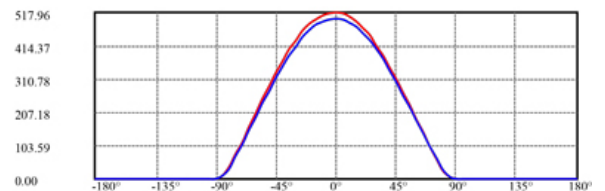

PHOTOMETRIC DATA

MODEL:	LL6RR-40K	LAMP FLUX:	1302 LM
VOLTAGE:	120 V	LUMENS / POWER:	77 LM/W
POWER:	16.97 W	CENTRAL INTENSITY:	518 CD
PF:	0.98	BEAM ANGLE:	105 DEGREES

Max , Ave Beam angle of C0plane105.19