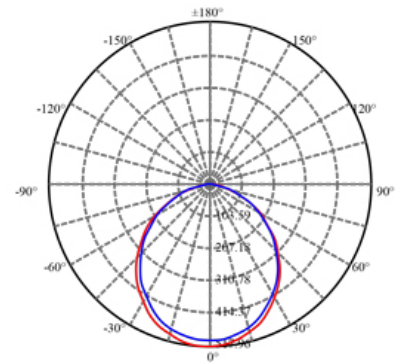

PHOTOMETRIC DATA

MODEL:	LL6RR-40K	LAMP FLUX:	1302 LM
VOLTAGE:	120 V	LUMENS / POWER:	77 LM/W
POWER:	16.97 W	CENTRAL INTENSITY:	518 CD
PF:	0.98	BEAM ANGLE:	105 DEGREES

Max , Ave Beam angle of C0plane105.19