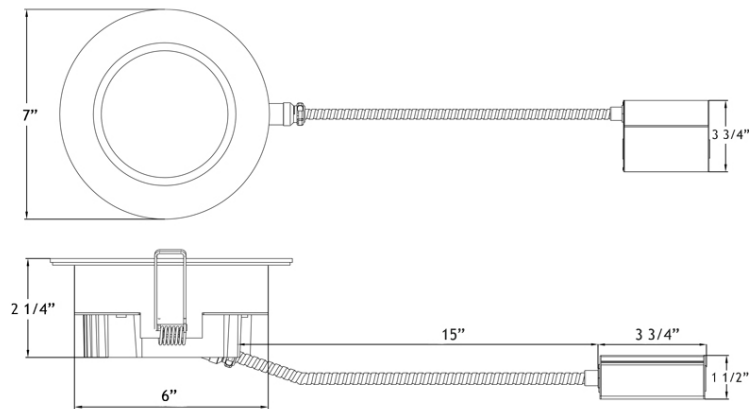

Type IC, Air-Tight, Wet & Plenum

DESCRIPTION

Recessed 6" Round LED With Integral Driver In Connection Box.
Commercial Grade Quality With Architectural Design.

FEATURES & BENEFITS

- 2 1/4" Thin - Fits In Tight Ceiling Spaces
- Type IC Rated - No Housing Required
- Fast & Easy To Install - Save On Labour
- Open Plenum Rated - Suitable For Commercial Installations
- Driver Inside Connection Box - No Junction Box Needed
- CRI 90+ for True Colour Rendering
- Wet Location Approved

MOUNTING

Cut Hole In Ceiling And Snap Fixture In Opening With Attached Spring Clips.
2 1/4" Above Ceiling Clearance Required. Quick connectors Included.

DIMENSIONS

ID 6" OD 7" Cut Out 6" to 6 1/4"

COMPLIANCE

Project: _____

Location: _____

Trim Finish: _____

Qty: _____

Notes: _____

SPECIFICATION

Applications	Recessed Ceiling Mount
Energy Used	17 W
Colour Temperature	4000 K
Light Output	1300 lm
Halogen Equivalent	100 W
Beam Angle	100°
CRI	90 +
Input Voltage	120V AC or 277V-347V AC
Power Factor	0.99
Dimming	TRIAC Dimmers 5% - 100%
Approved Location	Insulated Ceilings, Open Plenum, Wet
IP Rating	IP 54
Air Tight	Yes
Ambient Temperature	-40° F (-40° C) to +104° F (+40° C)
Projected Life	70% Light Output at 50,000 Hours
Certification	cULus, Energy Star, T24
Warranty	10 Year on Residential 5 Year on Commercial Applications

PHOTOMETRIC DATA

MODEL:	LL6RR-40K	LAMP FLUX:	1302 LM
VOLTAGE:	120 V	LUMENS / POWER:	77 LM/W
POWER:	16.97 W	CENTRAL INTENSITY:	518 CD
PF:	0.98	BEAM ANGLE:	105 DEGREES

Max , Ave Beam angle of C0plane105.19