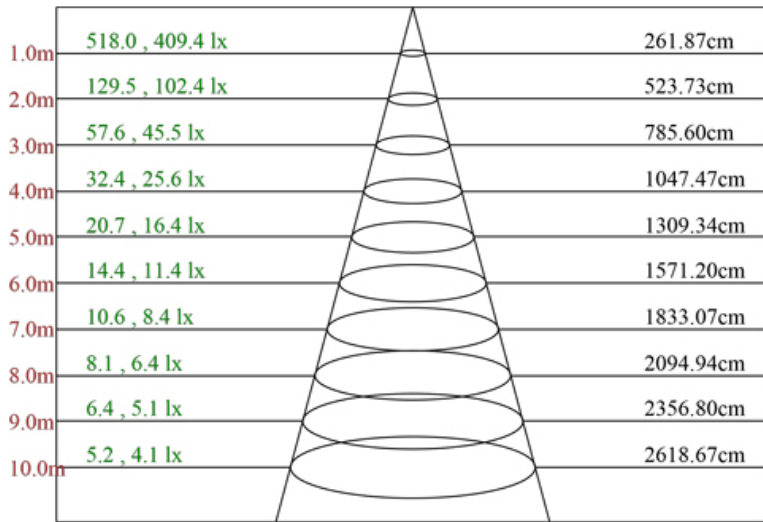

PHOTOMETRIC DATA

MODEL:	LL6RR-40K	LAMP FLUX:	1302 LM
VOLTAGE:	120 V	LUMENS / POWER:	77 LM/W
POWER:	16.97 W	CENTRAL INTENSITY:	518 CD
PF:	0.98	BEAM ANGLE:	105 DEGREES

Max , Ave Beam angle of C0plane105.19