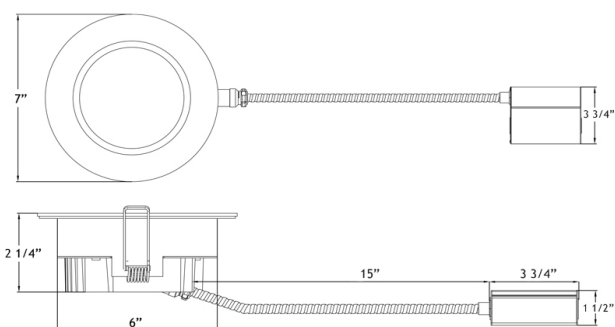

LL6RR

6" Round Regressed 2nd Gen Plenum LED 17W

Type IC, Air-Tight, Wet & Plenum

DESCRIPTION

6" Round Recessed LED With Integral Driver In Connection Box
Commercial Grade Quality With Architectural Design

MOUNTING

Cut Hole In Ceiling And Snap Fixture In Opening With Attached Spring Clips. Ceiling Clearance Required: 2 1/2"

DIMENSIONS: ID 6" OD 7" Cut Out 6" to 6 1/4"

120V TRIAC Dimmable Driver Included

Optional 120V-347V Driver 0-10V Dimmable
Order Separately
[model # LLL-LD2050TR](#)

AVAILABLE TRIMS

White

Black

ACCESSORIES

Sold Separately

[Armored Low Voltage Extension 10ft model# MEC10](#)

[26" Long Flat Rough-In Plate model # RIP6](#)

[13" Flat Rough-In Plate - model # MP6-2](#)