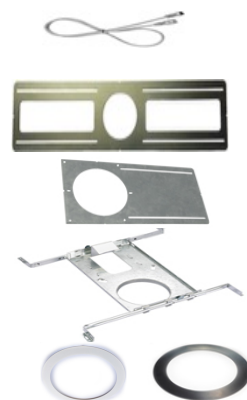

AVAILABLE TRIMS

White

Black

ACCESSORIES

Sold Separately

[Armored Low Voltage Extension 10ft model# MEC10](#)

[26" Long Flat Rough-In Plate model # RIP6](#)

[13" Flat Rough-In Plate - model # MP6-2](#)

[Flanged Plate with Hanger Bars - model # FRP6](#)

[Goof Ring OD 7 5/8" White # GR6 Black # GR6-BK](#)

COMPLIANCE

Type IC & Air - Tight
Wet Location
Open Plenum

Lotus LED Lights USA

250 H Street # 301, Blaine WA 98230 tel 360-200-5500
Hainesport NJ, Naples FL, Dallas TX, Vancouver WA