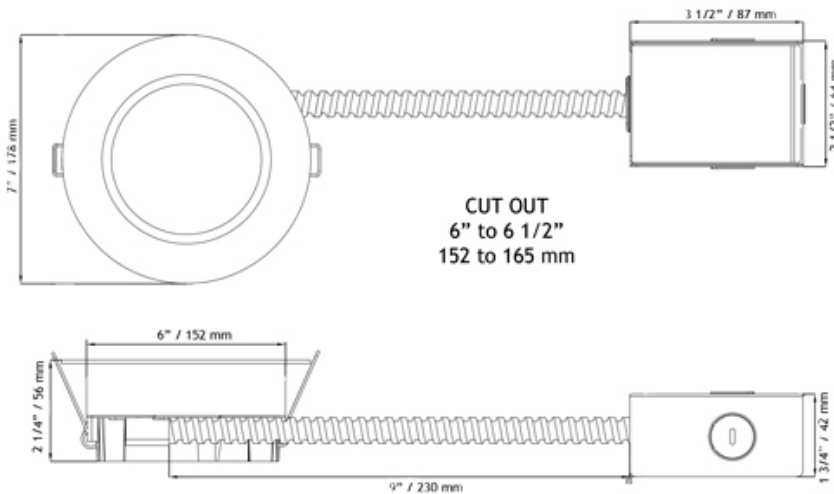

MOUNTING

Cut Hole In Ceiling And Snap Fixture In Opening With Attached Spring Clips.
2 1/4" Above Ceiling Clearance Required. Quick connectors Included.

Project: _____

Location: _____

Trim Finish: _____ Qty: _____

Notes: _____

SPECIFICATION	
Applications	Recessed Ceiling Mount
Energy Used	17 W
Colour Temperature	3000 K
Light Output	1020 lm
Halogen Equivalent	90 W
Beam Angle	95°
CRI	> 90
Input Voltage	120V AC 50/60 Hz
Power Factor	0.99
Dimming	TRIAC Dimmers 5% - 100%
Approved Location	Insulated Ceilings, Open Plenum, Wet
Air Tight	Yes
Ambient Temperature	-40° F (-40° C) to +104° F (+40° C)
Projected Life	70% Light Output at 50,000 Hours
Certification	cULus, Energy Star, T24
Warranty	10 Year on Residential 5 Year on Commercial Applications