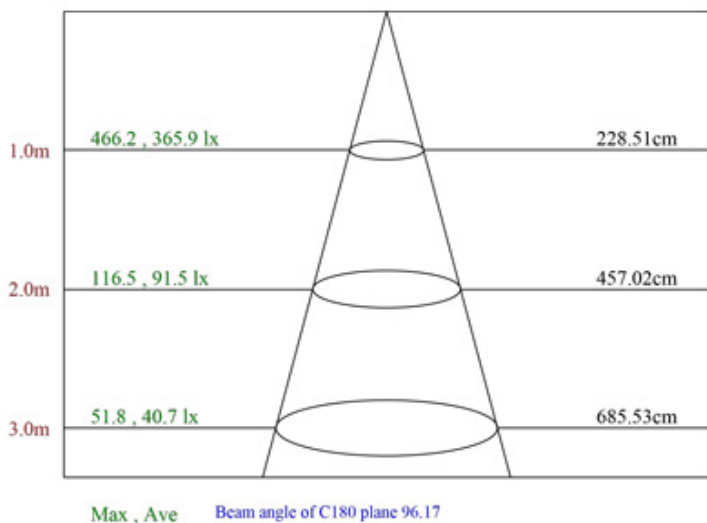

CHARACTERISTICS

Body: Durable, Die Cast Aluminum Alloy for Optimal Heat Dissipation.

Paint: Oil Based Spray Painted - Scratch Resistant And Smooth Finish.

LEDs: 66 Pieces Of Custom Packaged LM80 Epistar 2835. Guaranteed 98% Lumen Maintenance After 6,000 Hours.

Strict Binning To Ensure Consistent Light Colour. CRI 93 for True and Vibrant Colour Rendering.

Driver: 5th Generation Lotus Designed.

Junction Box: Included, Connected To The Fixture By 9" Armored Plenum Rated Cable. Quick Connectors Included For Additional Time Saving.

Testing: Every LED Is Visually Checked Before And After The PCB Is Mounted On The Fixture.

Every Fixture Is Powered For Minimum 24 Hours Before Packaging. No Random Tests - We Examine All Fixtures.

PHOTOMETRIC DATA

MODEL:	LL6RRG-41K	LAMP FLUX:	1051 LM
VOLTAGE:	120 V	LUMENS / POWER:	63.8 LM/W
POWER:	16.48 W	CENTRAL INTENSITY:	461 CD
PF:	0.985	BEAM ANGLE:	96 DEGREES

ORDERING GUIDE

Example: LL6RRG - 41K - WH

LL6RRG - 41K -
WH : White
BK : Black

ACCESSORIES

Sold Separately

Rough-In Plates - cat # RIP6

Goof Ring White OD 7 5/8" - cat # GR6

LOTUS LED Lights

LED lighting facts
A Program of the U.S. DOE

Light Output (Lumens)	1050
Watts	17
Lumens per Watt (Efficacy)	61.76

Color Accuracy
Color Rendering Index (CRI) 93

Light Color
Correlated Color Temperature (CCT) 4000 (Bright White)

Warm White 2700K
Bright White 3000K
Daylight 4500K
6500K

All results are according to IESNA LM-79-2008: Approved Method for the Electrical and Photometric Testing of Solid-State Lighting. The U.S. Department of Energy (DOE) verifies product test data and results.

Visit www.lightingfacts.com for the Label Reference Guide.

Registration Number: K53C-13ABXP (12/28/2016)
Model Number: LL6RRG-41K
Type: Luminaire - Downlight

Warehouses

Vancouver   Toronto   Las Vegas   Naples   Philadelphia   Dallas   Seattle

tel: 1-844-24-LOTUS (56887)

fax: 1-877-561-6306

www.lotusLEDlights.com