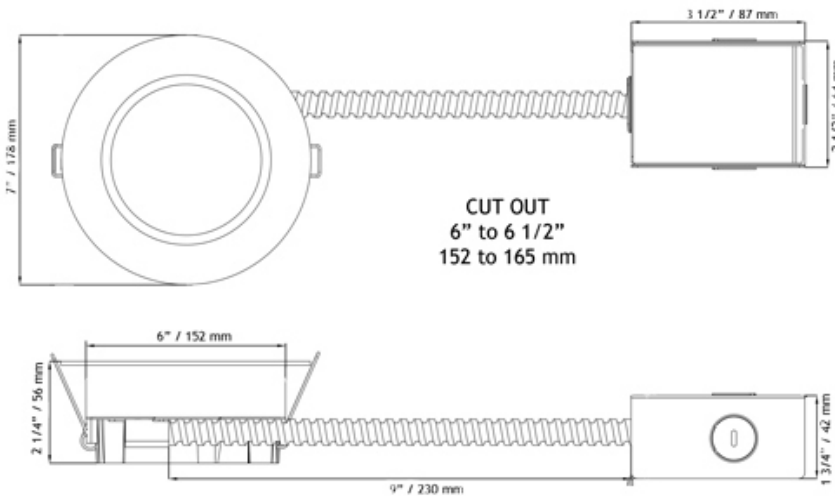

Type IC, Air-Tight & Plenum Rated

DESCRIPTION

Regressed LED fixtures with integral LEDs and built-in driver.
Commercial Grade Quality With Architectural Design.

FEATURES & BENEFITS

- 2 1/4" Thin - Fits In Tight Ceiling Spaces
- CRI 93 - True Colour Rendering
- Type IC Rated - No Housing Required
- Open Plenum Rated - Suitable For Commercial Installations
- Fast & Easy To Install - Save On Labour
- Junction Box Included - No Additional Hardware Needed

MOUNTING

Cut Hole In Ceiling And Snap Fixture In Opening With Attached Spring Clips.
2 1/4" Above Ceiling Clearance Required. Quick connectors Included.

Project: _____

Location: _____

Trim Finish: _____ Qty: _____

Notes: _____

SPECIFICATION	
Applications	Recessed Ceiling Mount
Energy Used	17 W
Colour Temperature	4100 K
Light Output	1050 lm
Halogen Equivalent	90 W
Beam Angle	96°
CRI	93
Input Voltage	120V AC 50/60 Hz
Power Factor	0.99
Dimming	TRIAC Dimmers 5% - 100%
Approved Location	Insulated Ceilings & Open Plenum
Air Tight	Yes
Ambient Temperature	-40° F (-40° C) to +104° F (+40° C)
Projected Life	70% Light Output at 50,000 Hours
Certification	cULus, Energy Star, T24
Warranty	10 Year on Residential 5 Year on Commercial Applications

Available Trims:

White

Black

COMPLIANCE

Warehouses

Vancouver

Toronto

Las Vegas

Naples

Philadelphia

Dallas

Seattle