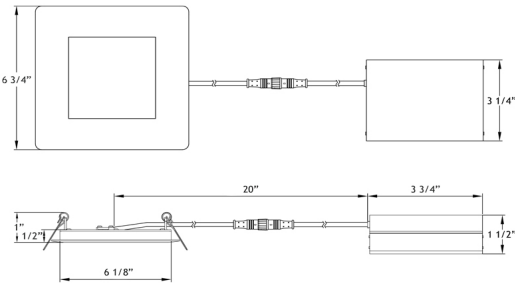

120V TRIAC Dimmable

Optional 120V - 347V

Driver Included

Driver 0-10V Dimmable

Order Separately as
Cat # **LLL-LD2050T**

AVAILABLE TRIMS

ORDERING GUIDE Example: **LL6S - 30K - WH**

	CCT	Trim Finish	
LL6S	-	-	
2700K	27K	WH	White
3000K	30K	BK	Black
4000K	40K		

Project: _____

Location: _____

Cat #: _____ Qty: _____

Notes: _____

SPECIFICATION	
Applications	Recessed Ceiling, Showers & Soffits
Energy Used	17 W
Colour Temperature	2700 | 3000 | 4000
Light Output	1000 | 1050 | 1100
Halogen Equivalent	100 W
Beam Angle	110°
CRI	80
Default Driver Input	120V AC Triac Dimmable
Optional Driver Input	120V-347V AC 0-10V Dimmable
Junction Box Wire Capacity	Max 5 No 12 AWG or 8 No 14 AWG
Power Factor	0.95
Approved Location	Insulated Ceiling, Wet & Damp Locations
IP Rating	IP 54
Air Tight	Yes
Ambient Temperature	-40°F (-40°C) to +104°F (+40°C)
Projected Life	70% Light Output at 50,000 Hours
Certification	cULus, Energy Star
Warranty	5 Year on Commercial Applications

ACCESSORIES

Sold Separately

Low Voltage Extension Cables
6ft - cat # **EXC6**, 20ft - cat # **EXC20**
Max 40 ft Allowed. FT4 / CMR rated

26" Flat Rough-In Plates - cat # **RIP6**

13" Flat Rough-In Plate - cat # **MP6-2**

Flanged Plate with Hanger Bars - cat # **FRP6**

COMPLIANCE

Type IC
Air-Tight