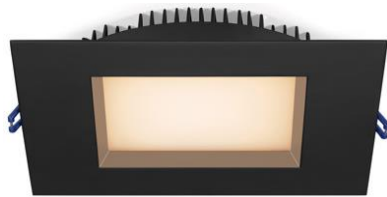

## 6" Square Regressed Open Plenum LED 18W

**Type IC, Air-Tight, Wet & Plenum Rated**

### DESCRIPTION

6" Square Recessed LED With Integral Driver In Connection Box  
Commercial Grade Quality With Architectural Design

### FEATURES & BENEFITS

2 1/4" Deep - Install Where Ceiling Space Is Limited  
Single CCT 2700K, 3000K, 4000K or 5CCT options  
CRI 90+ for True Color Rendering  
Type IC Rated - No Housing Required  
Driver Inside Connection Box - No Junction Box Needed  
Armored Cable & Metal Connectors - Open Plenum Rated