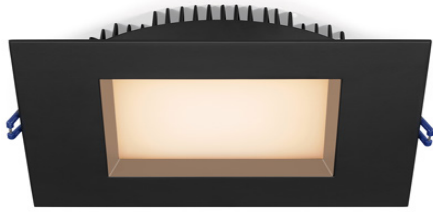

LL6SR

6" Square Regressed 2nd Gen Plenum LED 18W

Type IC, Air-Tight, Wet & Plenum

DESCRIPTION

6" Square Recessed LED With Integral Driver In Connection Box
Commercial Grade Quality With Architectural Design

FEATURES & BENEFITS

2 1/4" Deep - Install Where Ceiling Space Is Limited
Type IC Rated - No Housing Required
CRI 90+ for True Color Rendering
Fast & Easy To Install - Save On Labor
Driver Inside Connection Box - No Junction Box Needed
Armored Cable & Metal Connectors - Open Plenum Rated

MOUNTING

Cut Hole In Ceiling And Snap Fixture In Opening With Attached Spring Clips. Ceiling Clearance Required: 2 1/2"

DIMENSIONS: ID 6" OD 7" Sq Cut Out 6" to 6 1/4"

120V TRIAC Dimmable Driver Included

Project: _____

Location: _____

Cat #: _____ Qty: _____

Notes: _____

SPECIFICATION	
Applications	Recessed Ceiling Mount
Energy Used	18 W
Color Temperature	2700 3000 4000
Light Output	1100 1200 1250
Halogen Equivalent	100 W
Beam Angle	90°
CRI	90 +
Default Driver Input	120V AC Triac Dimmable
Optional Driver Input	120V-347V AC 0-10V Dimmable
Junction Box Wire Capacity	Max 5 No 12 AWG or 8 No 14 AWG
Power Factor	0.98
Approved Location	Insulated Ceilings, Open Plenum, Wet
IP Rating	IP 54
Air Tight	Yes
Ambient Temperature	-40°F (-40°C) to +104°F (+40°C)
Projected Life	70% Light Output at 50,000 Hours
Certification	cULus, Energy Star
Warranty	10 Year Residential / 5 Year Commercial