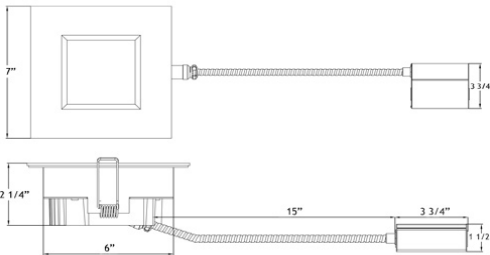

LL6SR

6" Square Regressed 2nd Gen Plenum LED 18W

Type IC, Air-Tight, Wet & Plenum

DESCRIPTION

6" Square Recessed LED With Integral Driver In Connection Box
Commercial Grade Quality With Architectural Design

MOUNTING

Cut Hole In Ceiling And Snap Fixture In Opening With Attached Spring Clips. Ceiling Clearance Required: 2 1/2"

DIMENSIONS: ID 6" OD 7" Sq Cut Out 6" to 6 1/4"

120V TRIAC Dimmable Driver Included