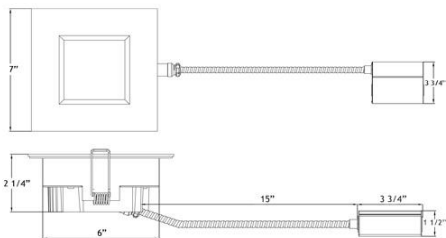

LL6SR

6" Square Regressed Open Plenum LED 18W

DESCRIPTION

6" Square Recessed LED With Integral Driver In Connection Box
Commercial Grade Quality With Architectural Design

FEATURES & BENEFITS

2 1/4" Deep - Install Where Ceiling Space Is Limited
Single CCT 2700K, 3000K, 4000K or 5CCT options
CRI 90+ for True Color Rendering
Type IC Rated - No Housing Required
Driver Inside Connection Box - No Junction Box Needed
Armored Cable & Metal Connectors - Open Plenum Rated

MOUNTING

Cut Hole In Ceiling And Snap Fixture In Opening With Attached Spring Clips. Ceiling Clearance Required: 2 1/2"

DIMENSIONS: ID 6" OD 7" Sq Cut Out 6" to 6 1/4"

120V TRIAC Dimmable Driver Included

Optional 120V-347V Driver 0-10V Dimmable
Order Separately
[model # LLL-LD2050TR](#)

ORDERING GUIDE Example: LL6SR - 30K - WH

	CCT	Trim Finish	
LL6SR	-	-	
2700K	27K	WH	White
3000K	30K	BK	Black
4000K	40K		
5CCT	5CCT	User Selectable 27-30-35-40-50K	

Project: _____

Location: _____

Model #: _____ Qty: _____

Notes: _____

SPECIFICATION	
Applications	Recessed Ceiling Mount
Power	18 W
Light CCT (K)	2700 | 3000 | 3500 | 4000 | 5000
Light Output White Trim (lm)	1030 | 1110 | 1140 | 1190 | 1170
Halogen Equivalent	100 W
Beam Angle	90°
CRI	90 +
Default Driver Input	120V AC Triac Dimmable
Optional Driver Input	120V-347V AC 0-10V Dimmable
Junction Box Wire Capacity	Max 5 No 12 AWG or 8 No 14 AWG
Power Factor	0.98
Approved Location	Insulated Ceilings, Open Plenum, Wet
IP Rating	IP 54
Air Tight	Yes
Ambient Temperature	-40°F (-40°C) to +104°F (+40°C)
Projected Life	70% Light Output at 50,000 Hours
Certification	cULus, Energy Star (except 5CCT)
Warranty	10 Year Residential / 5 Year Commercial

AVAILABLE TRIMS

ACCESSORIES

Sold Separately

[Armored Low Voltage Extension 10ft model# MEC10](#)

[26" Long Flat Rough-In Plate model # RIP6](#)