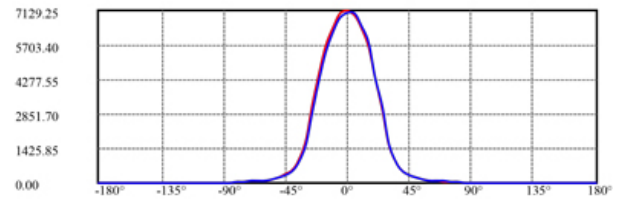

Project: _____

Location: _____

Trim Finish: _____ Qty: _____

Notes: _____

SPECIFICATION	
Applications	Recessed Ceiling Mount
Energy Used	40 W
Colour Temperature	4000 K
Light Output	4700 lm
Equivalent	75 W MH HPS
Beam Angle	45°
CRI	80 +
Input Voltage	120-277 V AC or 347 V AC
Power Factor	0.96
Dimming	0-10 V
Approved Location	Insulated Ceilings, Wet Locations
IP Rating	IP 65
Air Tight	Yes
Ambient Temperature	-40° F (-40° C) to +104° F (+40° C)
Projected Life	70% Light Output at 50,000 Hours
Certification	cULus, Energy Star
Warranty	5 Year

PHOTOMETRIC DATA

MODEL:	LL8R-40K	LAMP FLUX:	4704 LM
VOLTAGE:	120 V	LUMENS / POWER:	118 LM/W
POWER:	39.89 W	CENTRAL INTENSITY:	7129 CD
PF:	0.96	BEAM ANGLE:	47 DEGREES

ORDERING GUIDE

Example: LL8R - 40K - WH