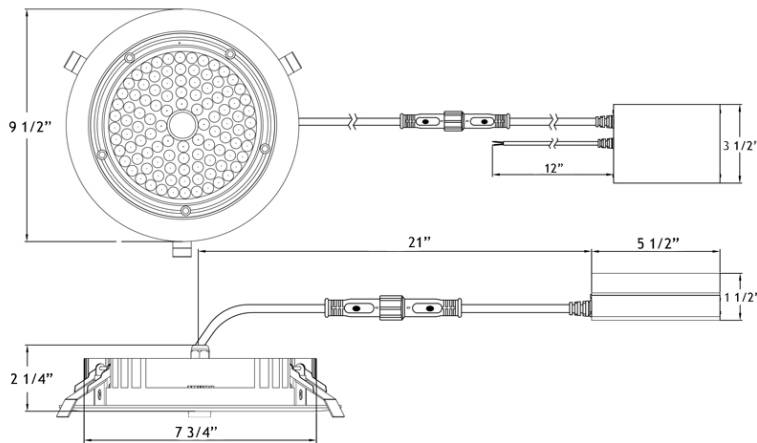

Type IC, Air-Tight & Wet

DESCRIPTION

Recessed 8" Round LED With Integral Driver In Connection Box
Commercial Grade Quality

FEATURES & BENEFITS

- 2 1/4" Thin - Fits In Tight Ceiling Spaces
- Type IC Rated - No Housing Required
- Fast & Easy To Install - Save On Labour
- Driver Inside Connection Box - No Junction Box Needed
- Wet Location IP65 Approved

MOUNTING

Cut Hole In Ceiling And Snap Fixture In Opening With Attached Spring Clips.
2 1/4" Above Ceiling Clearance Required. Quick connectors Included.

DIMENSIONS

ID 7 3/4" OD 9 1/2" Cut Out 8" to 8 1/2"

Project: _____

Location: _____

Trim Finish: _____ Qty: _____

Notes: _____

SPECIFICATION	
Applications	Recessed Ceiling Mount
Energy Used	40 W
Colour Temperature	4000 K
Light Output	4700 lm
Equivalent	75 W MH HPS
Beam Angle	45°
CRI	80 +
Input Voltage	120-277 V AC or 347 V AC
Power Factor	0.96
Dimming	0-10 V
Approved Location	Insulated Ceilings, Wet Locations
IP Rating	IP 65
Air Tight	Yes
Ambient Temperature	-40° F (-40° C) to +104° F (+40° C)
Projected Life	70% Light Output at 50,000 Hours
Certification	cULus, Energy Star
Warranty	5 Year

PHOTOMETRIC DATA

MODEL:	LL8R-40K	LAMP FLUX:	4704 LM
VOLTAGE:	120 V	LUMENS / POWER:	118 LM/W
POWER:	39.89 W	CENTRAL INTENSITY:	7129 CD
PF:	0.96	BEAM ANGLE:	47 DEGREES

ORDERING GUIDE

Example: LL8R - 40K - WH