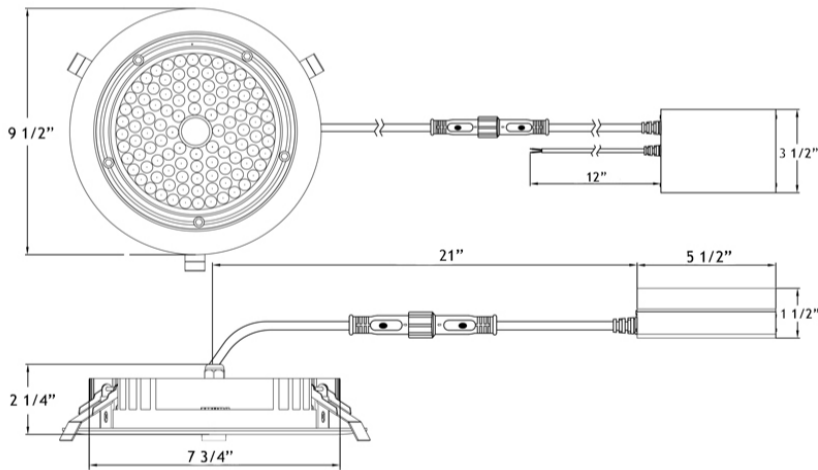

LL8R

8" Round Commercial Recessed LED 40W

Type IC, Air-Tight & Wet

DESCRIPTION

8" Round Recessed LED With Integral Driver In Connection Box
Commercial Grade Quality Built to Last

FEATURES & BENEFITS

2 1/4" Deep - Install Where Ceiling Space Is Limited
Type IC Rated - No Housing Required
Fast & Easy To Install - Save On Labor
Driver Inside Connection Box - No Junction Box Needed
Wet Location IP65 Approved

MOUNTING

Cut Hole In Ceiling And Snap Fixture In Opening With Attached Spring Clips. Ceiling Clearance Required: 2 1/4"

DIMENSIONS: ID 7 3/4" OD 9 1/2" Cut Out 8" to 8 1/2"

120V - 277V Driver Included 0-10V Dimmable

ORDERING GUIDE

	CCT	Trim
LL8R-30K-WH	3000K	White
LL8R-40K-WH	4000K	White
LL8R-30K-BK	3000K	Black
LL8R-40K-BK	4000K	Black

Project: _____

Location: _____

Model #: _____ Qty: _____

Notes: _____

SPECIFICATION	
Applications	High Ceilings Recessed Mount
Energy Used	40 W
Color Temperature K	3000 4000
Light Output lm	4500 4700
Equivalent	75 W MH HPS
Beam Angle	45°
CRI	80
Default Driver Input	120V-277V AC 0-10V Dimmable
Optional Driver Input	347V AC 0-10V Dimmable
Power Factor	0.95
Junction Box Wire Capacity	Max 5 No 12 AWG or 8 No 14 AWG
Approved Location	Insulated Ceilings, Wet Locations
IP Rating	IP 65
Air Tight	Yes
Ambient Temperature	-40°F (-40°C) to +104°F (+40°C)
Projected Life	70% Light Output at 50,000 Hours
Certification	cULus
Warranty	5 Year