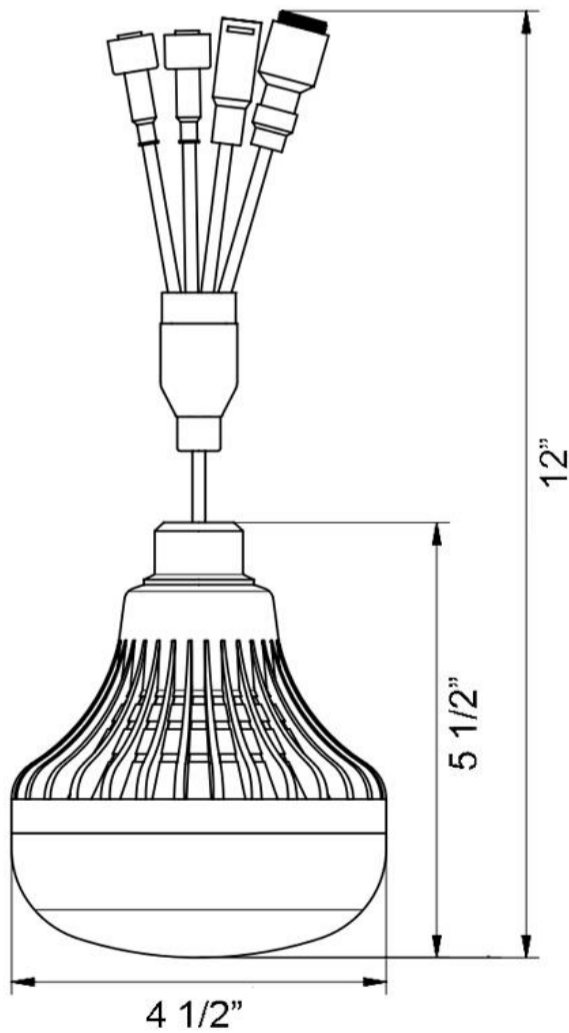

LLL-TMP-6-18W

Temporary Light for Lotus LED Lights Recessed models with external driver from 6W to 18W

Project: _____

Location: _____

Qty: _____

Notes: _____

SPECIFICATION	
Applications	Temporary Light
Power	6W to 18W
Colour Temperature	3000
Light Output W - lm	6 - 500 7.5 - 650 10.5 - 980 15 - 1300 18 - 1550
Beam Angle	150°
Dimmable	Yes - depending on the driver
CRI	80
Approved Location	Indoor
Ambient Temperature	-4°F (-20°C) to +104°F (+40°C)
Warranty	3 Year

DESCRIPTION

Temporary Work Light for recessed models with external driver from 6W to 18W
4 connectors that fit all original Lotus LED Lights models

FEATURES & BENEFITS

Test drivers and use them as temporary lighting before installing the actual recessed fixtures