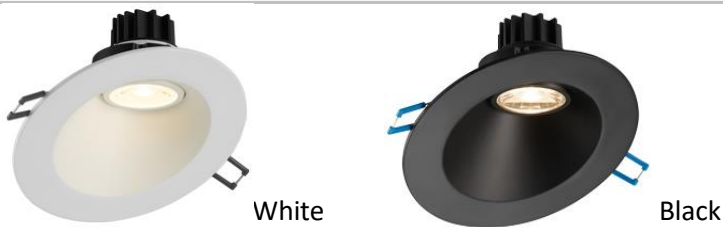

LRG3-4RSL

4" Sloped Round Regressed Gimbal LED 7.5W

Project: _____

Location: _____

Model #: _____ Qty: _____

Notes: _____

DESCRIPTION

4" Sloped Round Regressed Gimbal LED
 With Integral Driver In Connection Box
 Gimbal Yet Air-Tight Without Housing Needed
 30° Sloped Trim for Wall Washing and Ceilings from 5° to 55°

FEATURES & BENEFITS

3" Deep - Install Where Ceiling Space Is Limited
 Type IC Rated - No Housing Required
 Driver Inside Connection Box - No Junction Box Needed
 CRI 90+ for True Color Rendering
 Available in single CCT, Dim to Warm, & 5CCT

MOUNTING

Cut Hole In Ceiling And Snap Fixture In Opening With Attached Spring Clips. Ceiling Clearance Required: 3"

DIMENSIONS: ID 4 1/2" OD 5 3/4" Cut Out 4 1/2" to 5" Round Hole

AVAILABLE TRIMS

ORDERING GUIDE Example: LRG3 - 30K - 4RSL - WH

SPECIFICATION	
Applications	Sloped Ceilings 5° to 55°, Wall Washing
Energy Used	7.5 W
Color Temperature	2700 3000 3500 4100 5000 DTW 5CCT
Light Output	580 600 620 630 650 500
Halogen Equivalent	50 W
Beam Angle	38° with 20° tilt and 360° rotation
CRI	90 +
Default Driver Input	120V AC Triac Dimmable
Optional Driver Input	120V-347V AC 0-10V Dimmable
Junction Box Wire Capacity	Max 5 No 12 AWG or 8 No 14 AWG
Power Factor	0.95
Approved Location	Insulated Ceilings, Wet Location
IP Rating	IP 54
Air Tight	Yes
Ambient Temperature	-40°F (-40°C) to +104°F (+40°C)
Projected Life	70% Light Output at 50,000 Hours
Certification	cULus, Energy Star (except DTW & 5CCT), T24
Warranty	10 Year Residential / 5 Year Commercial