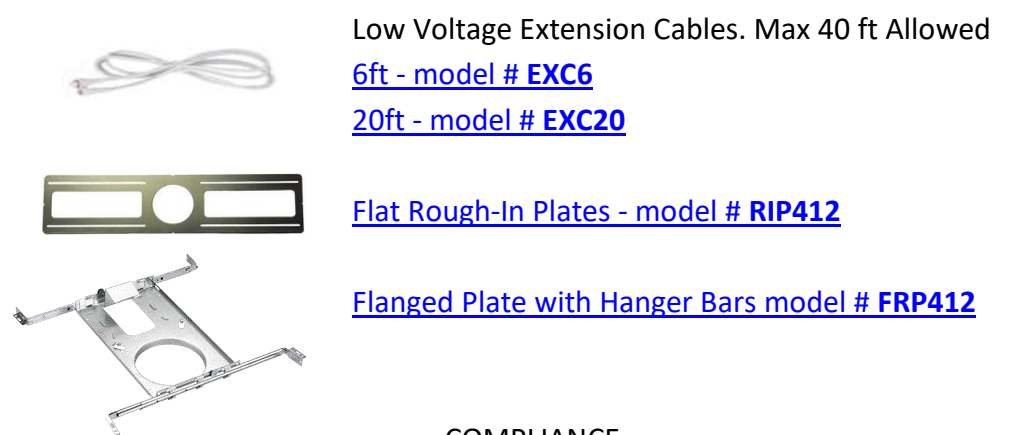

COMPLIANCE

Type IC
Air-Tight

USA Patent # US 10,344,952 B2 | Canada # 2,967,954 | Other Patents Pending

Lotus LED Lights USA

250 H Street # 301, Blaine WA 98230 tel 360-200-5500
Hainesport NJ, Naples FL, Vancouver WA

www.LotusLEDLights.com

mailing addresses
warehouses

Lotus LED Lights CANADA

1080 Cliveden Ave # 6, Delta BC V3M 6G6 tel 604-538-3090
Delta BC & Mississauga ON