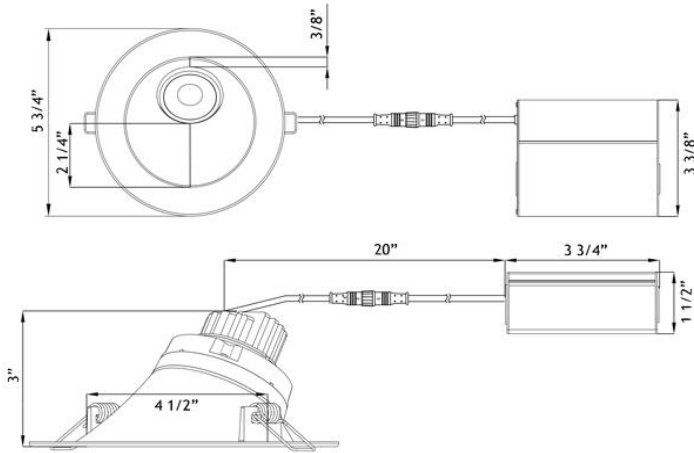

LRG3-4RSL

4" Sloped Round Regressed Gimbal LED 7.5W

Project: _____

Location: _____

Model #: _____ Qty: _____

Notes: _____

DESCRIPTION

4" Sloped Round Regressed Gimbal LED
 With Integral Driver In Connection Box
 Gimbal Yet Air-Tight Without Housing Needed
 30° Sloped Trim for Wall Washing and Ceilings from 5° to 55°

MOUNTING

Cut Hole In Ceiling And Snap Fixture In Opening With Attached Spring Clips. Ceiling Clearance Required: 3"

DIMENSIONS: ID 4 1/2" OD 5 3/4" Cut Out 4 1/2" to 5" Round Hole

AVAILABLE TRIMS

ORDERING GUIDE Example: LRG3 - 30K - 4RSL - WH