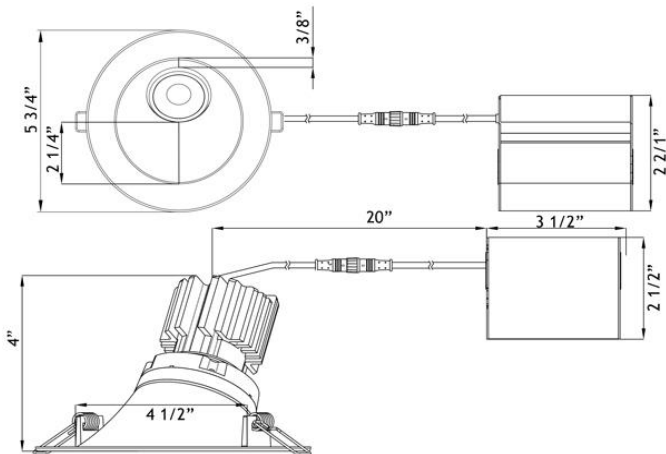

LRG3-HO-4RSL

4" Round Sloped Regressed Gimbal LED High Output 11W

Project: _____

Location: _____

Model #: _____ Qty: _____

Notes: _____

DESCRIPTION

4" Round Sloped Regressed Gimbal LED
 With Integral Driver In Connection Box
 Gimbal Yet Air-Tight Without Housing Needed
30° Sloped Trim for Wall Washing and Ceilings from 5° to 55°
 2nd generation **High Output** of our original patented best seller

MOUNTING

Cut Hole In Ceiling And Snap Fixture In Opening
 Ceiling Clearance Required: 3 1/2"

DIMENSIONS: ID 4 1/2" OD 5 3/4"

Cut Out 4 1/2" to 5" Round Hole

120V TRIAC Dimmable
 Driver Included

Optional 120V-347V
 Driver 0-10V Dimmable

AVAILABLE TRIMS

White

Black

Oil Rubbed Bronze

ACCESSORIES

Sold Separately

Low Voltage Extension Cables. Max 40 ft Allowed
[6ft - model # EXC6](#)
[20ft - model # EXC20](#)

[Flat Rough-In Plates - model # RIP412](#)